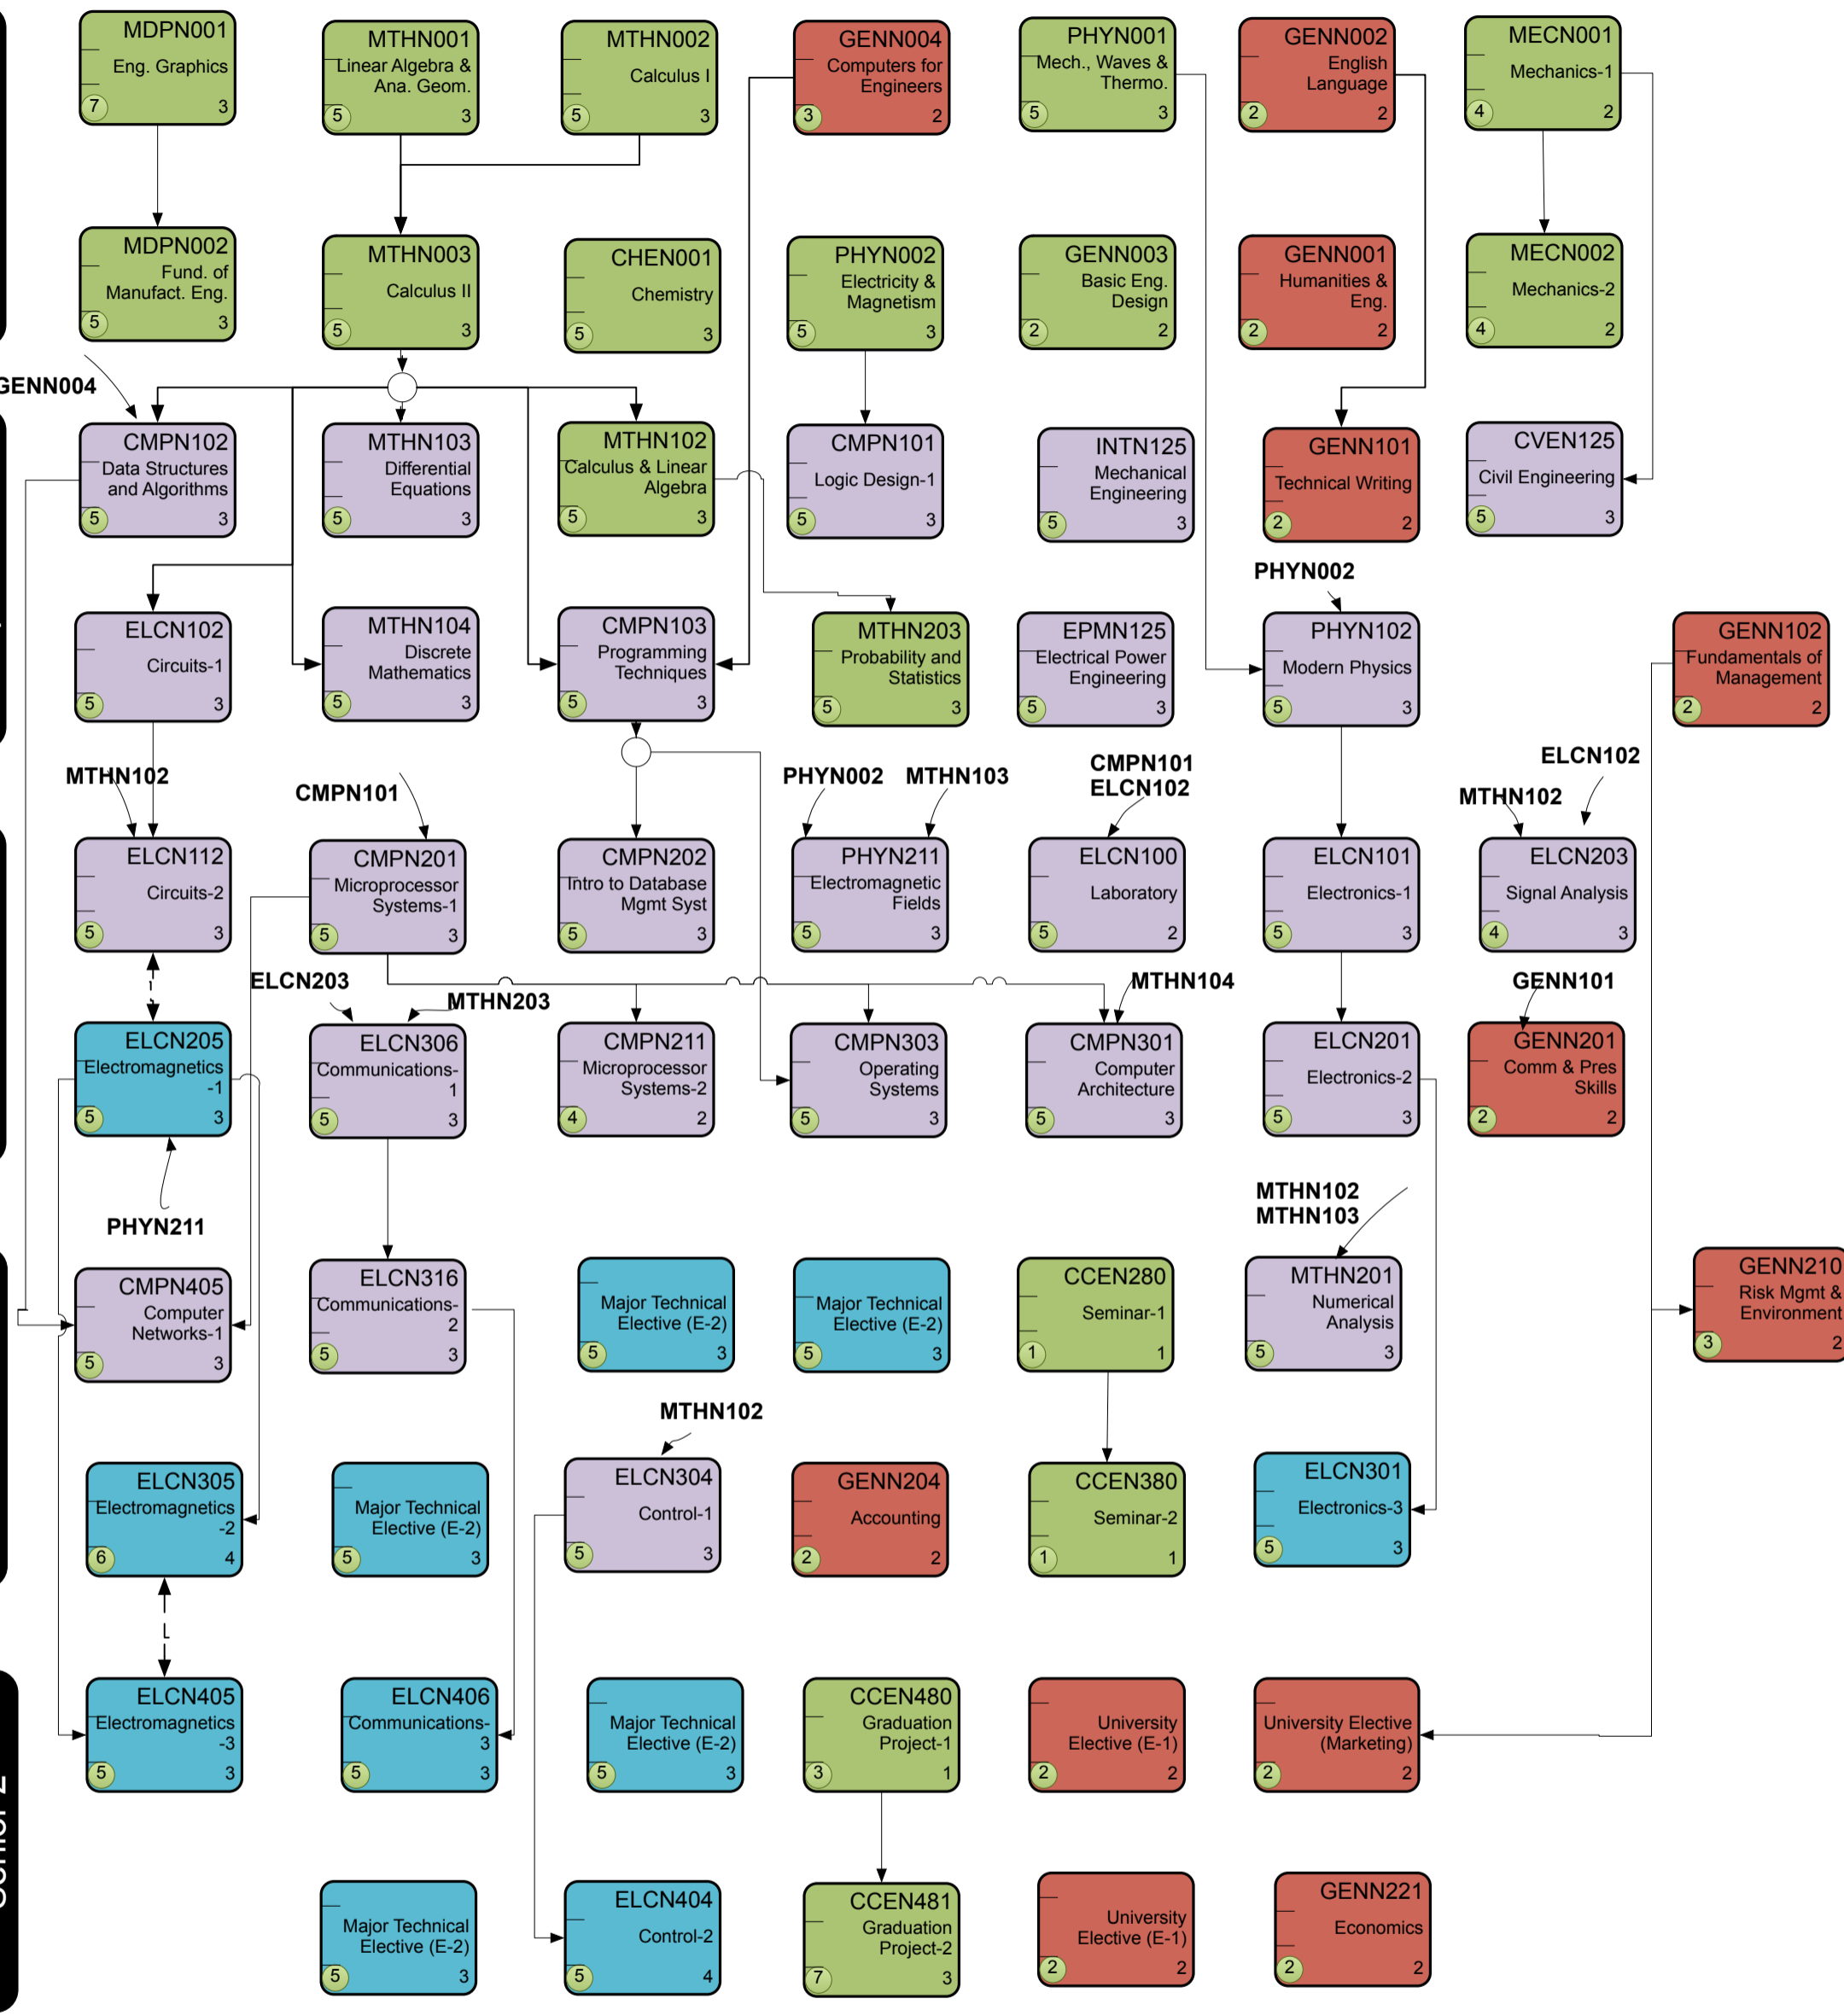

Course Map – Communication & Computer Engineering Major in Communication Engineering (CCE-E) 2010/2011

Freshman

Sophomore

Junior

Senior 1

Senior 2

Legend

- University Courses (Red box)
- College Courses (Green box)
- Major Courses (Blue box)
- Discipline Courses (Purple box)

Course Code
Course Name
Contact Hours (5) Credits (3)

→ Pre-requisite
↔ Co-requisite

Notes:
1- Industrial Training courses not shown in course map.