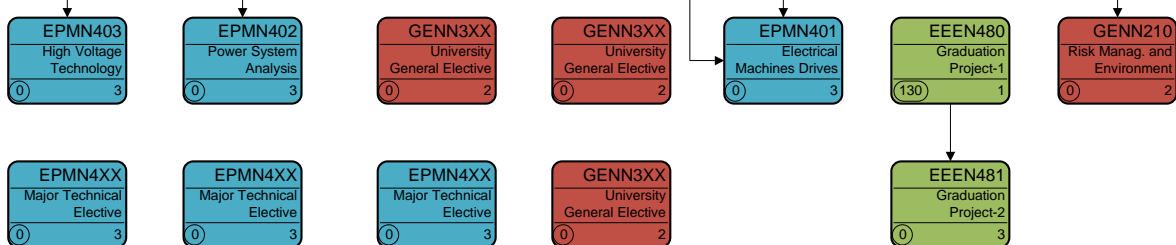

# Course Map 1- Electrical Energy Engineering (EEE) 2018/2019

Freshman

Sophomore

Junior

Senior 1

Senior 2

**Legend**

- University Courses
- College Courses
- Major Courses
- Discipline Courses

	CODE
	Course Name
(0)	(3)

Credit Hour      Credits

Pre-requisite      Pre-requisite

**Notes:**  
 1- Industrial Training courses not shown in course map.  
 2- Electives Pre-requisites not shown