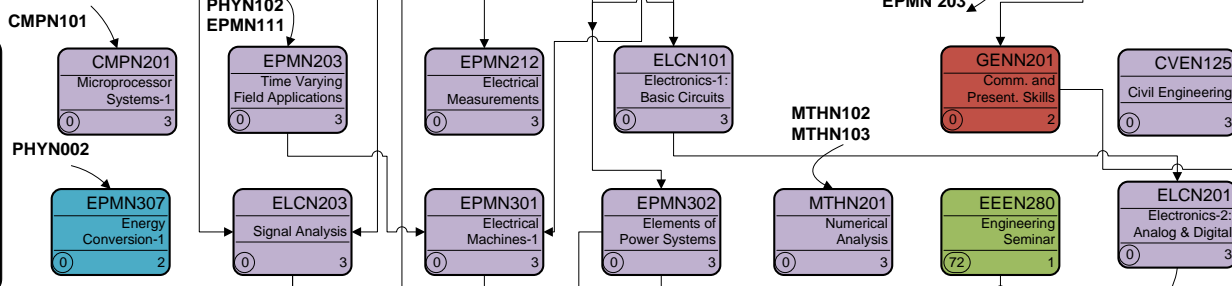

# Course Map 1- Electrical Energy Engineering (EEE) 2018/2019

Freshman

Sophomore

Junior

Senior 1

Senior 2

**Legend**

- University Courses
- College Courses
- Major Courses
- Discipline Courses

	CODE
	Course Name
(0)	(3)

Credit Hour      Credits

Pre-requisite      Pre-requisite

**Notes:**  
 1- Industrial Training courses not shown in course map.  
 2- Electives Pre-requisites not shown