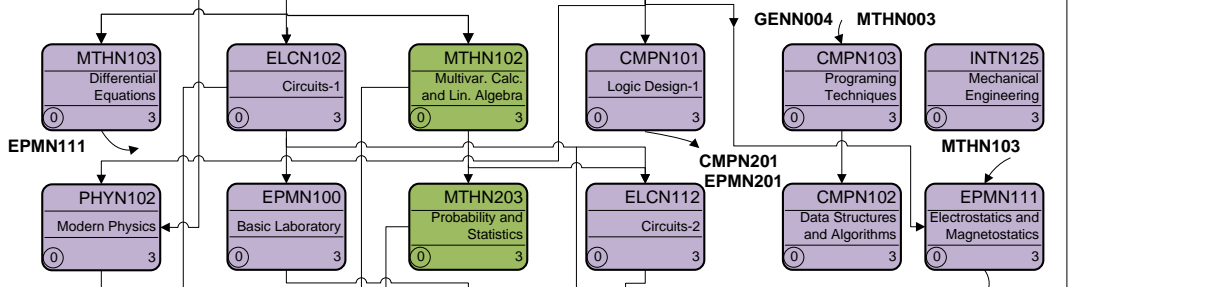

# Course Map 1- Electrical Energy Engineering (EEE) 2018/2019

Freshman

Sophomore

Junior

Senior 1

Senior 2

**Legend**

- University Courses
- College Courses
- Major Courses
- Discipline Courses

	CODE
	Course Name
(0)	(3)

Credit Hour      Credits

Pre-requisite      Pre-requisite

**Notes:**  
 1- Industrial Training courses not shown in course map.  
 2- Electives Pre-requisites not shown