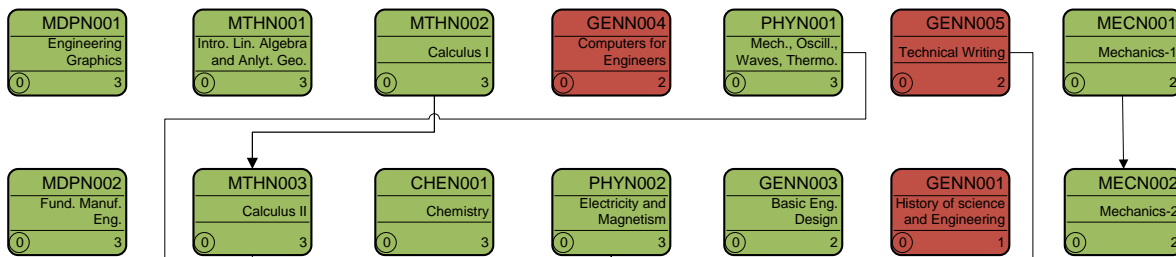

# Course Map 1- Electrical Energy Engineering (EEE) 2018/2019

Freshman

Sophomore

Junior

Senior 1

Senior 2

**Legend**

- University Courses
- College Courses
- Major Courses
- Discipline Courses

	CODE
	Course Name
(0)	(3)

Credit Hour      Credits

Pre-requisite      Pre-requisite

**Notes:**  
 1- Industrial Training courses not shown in course map.  
 2- Electives Pre-requisites not shown