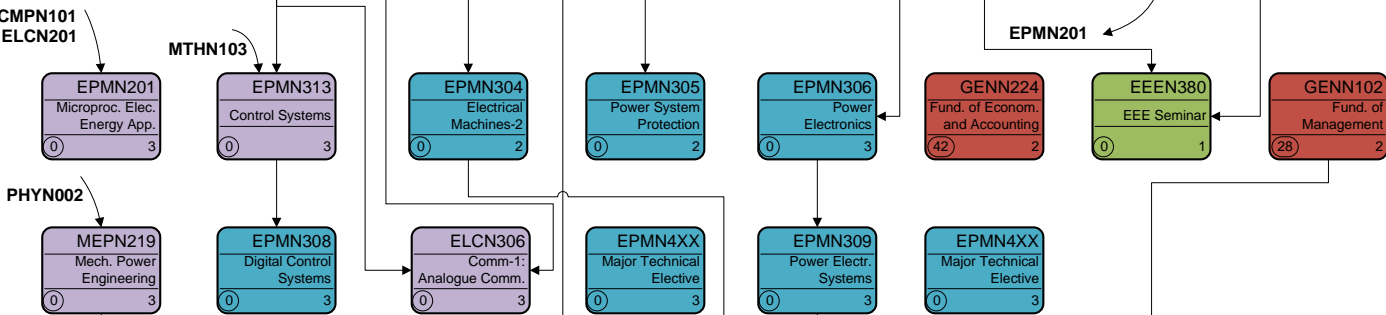

# Course Map 1- Electrical Energy Engineering (EEE) 2018/2019

Freshman

Sophomore

Junior

Senior 1

Senior 2

**Legend**

- University Courses
- College Courses
- Major Courses
- Discipline Courses

	CODE
	Course Name
(0)	(3)

Credit Hour      Credits

Pre-requisite      Pre-requisite

**Notes:**  
 1- Industrial Training courses not shown in course map.  
 2- Electives Pre-requisites not shown