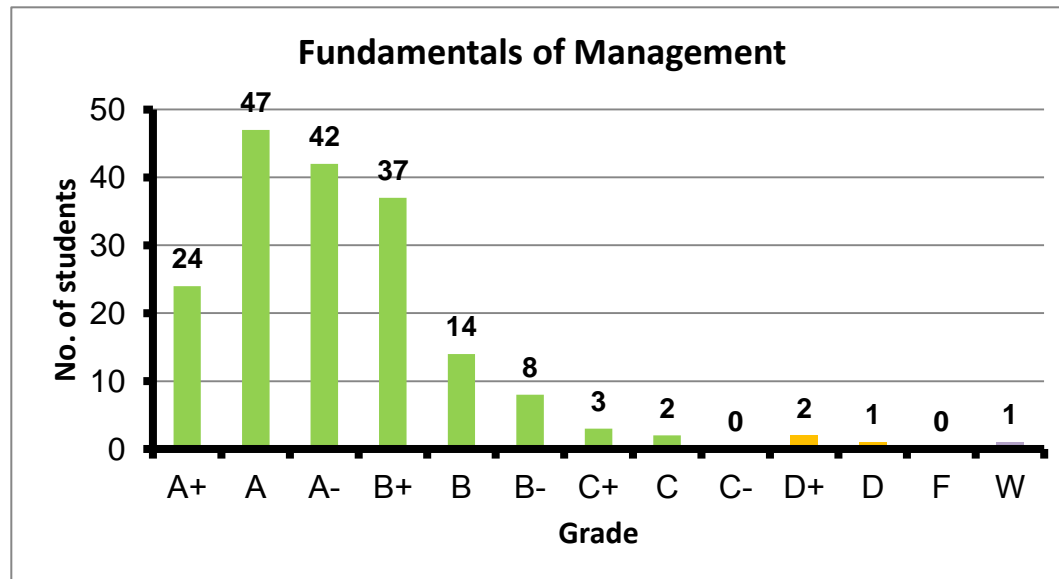

Course: Technical Writing  
 Programs: University Core  
 Code: GENN101  
 Student: 133  
 A+ to C: 123  
 C- to D: 4  
 F: 4  
 W: 2  
 Average: 3.09  
 Std Dev: 0.88

Course: Fundamentals of Management  
 Programs: University Core  
 Code: GENN102  
 Student: 181  
 A+ to C: 177  
 C- to D: 3  
 F: 0  
 W: 1  
 Average: 3.55  
 Std Dev: 0.83

Course: Communication and Presentation Skills  
 Programs: University Core  
 Code: GENN201  
 Student: 147  
 A+ to C: 146  
 C- to D: 1  
 F: 0  
 W: 0  
 Average: 3.71  
 Std Dev: 0.45

Course: Accounting  
 Programs: University Core  
 Code: GENN204  
 Student: 176  
 A+ to C: 176  
 C- to D: 0  
 F: 0  
 W: 0  
 Average: 3.97  
 Std Dev: 0.18