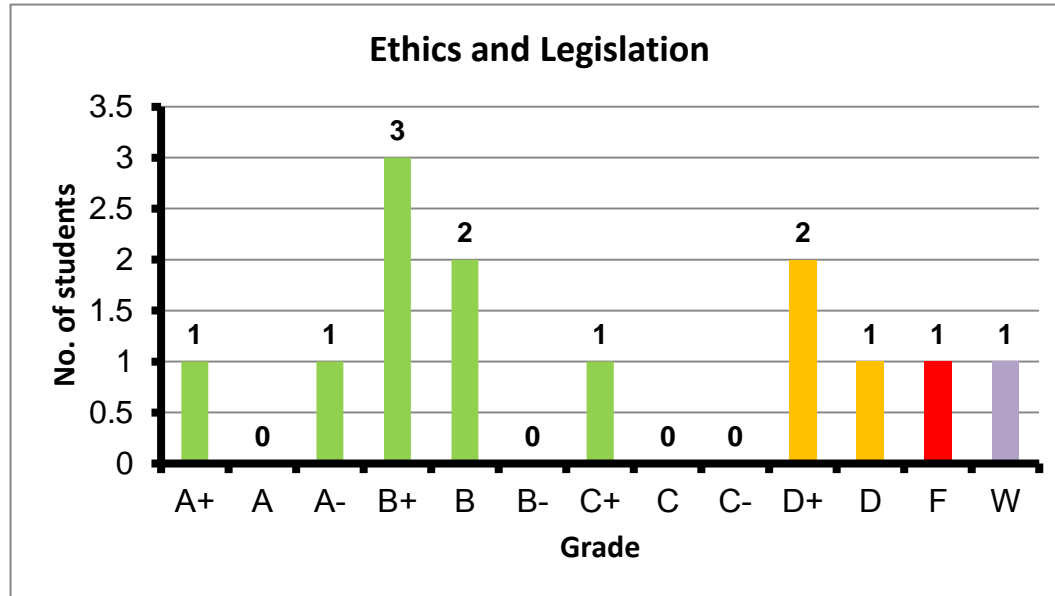

Course: Ethics and Legislation
Programs: University Core
Code: GENN301
Student: 13
A+ to C: 8
C- to D: 3
F: 1
W: 1
Average: 2.48
Std Dev: 1.26