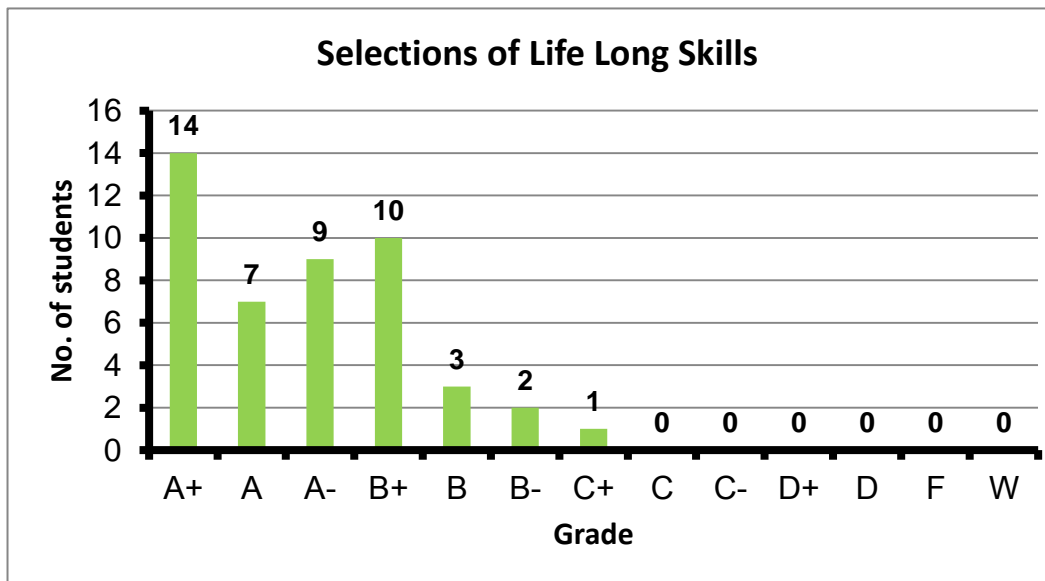

Course: Ethics and Legislation  
 Programs: University Core  
 Code: GENN301  
 Student: 13  
 A+ to C: 8  
 C- to D: 3  
 F: 1  
 W: 1  
 Average: 2.48  
 Std Dev: 1.26

Course: Foreign Language  
 Programs: University Core  
 Code: GENN321  
 Student: 92  
 A+ to C: 91  
 C- to D: 0  
 F: 0  
 W: 1  
 Average: **3.89**  
 Std Dev: 0.21

Course: Marketing  
 Programs: University Core  
 Code: GENN326  
 Student: 82  
 A+ to C: 80  
 C- to D: 1  
 F: 0  
 W: 1  
 Average: 3.68  
 Std Dev: 0.45

Course: Selections of Life Long Skills  
 Programs: University Core  
 Code: GENN327  
 Student: 46  
 A+ to C: 46  
 C- to D: 0  
 F: 0  
 W: 0  
 Average: 3.63  
 Std Dev: 0.44