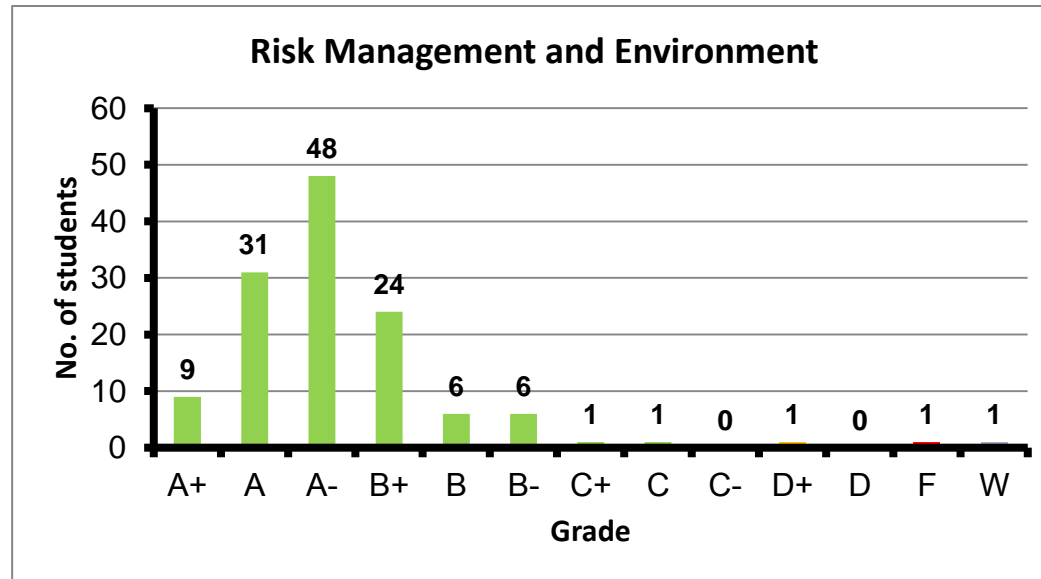

Course: Risk Management and Environment
Programs: University Core
Code: GENN210
Student: 129
A+ to C: 126
C- to D: 1
F: 1
W: 1
Average: 3.57
Std Dev: 0.55