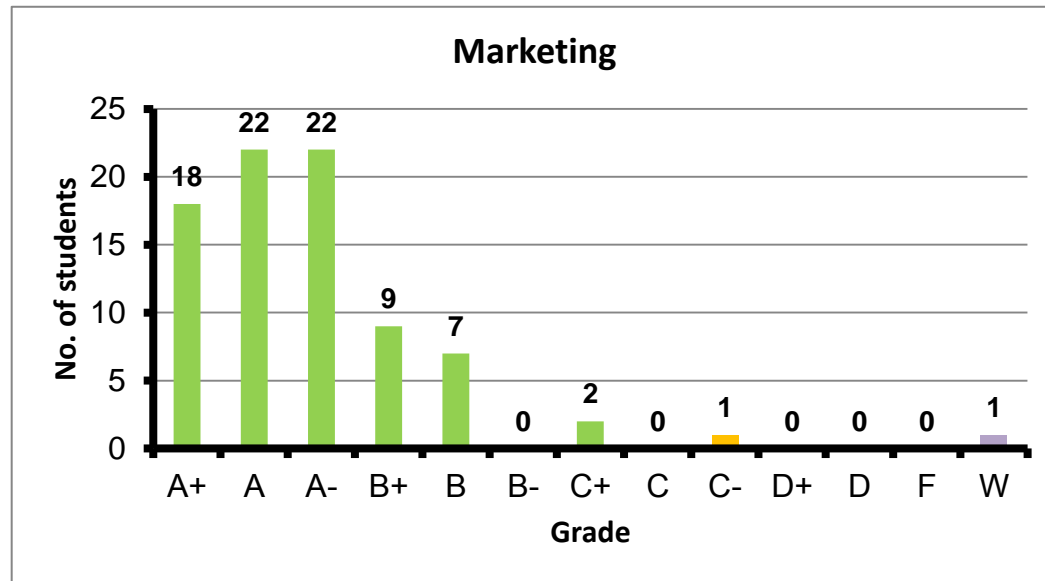

Course: Marketing
Programs: University Core
Code: GENN326
Student: 82
A+ to C: 80
C- to D: 1
F: 0
W: 1
Average: 3.68
Std Dev: 0.45