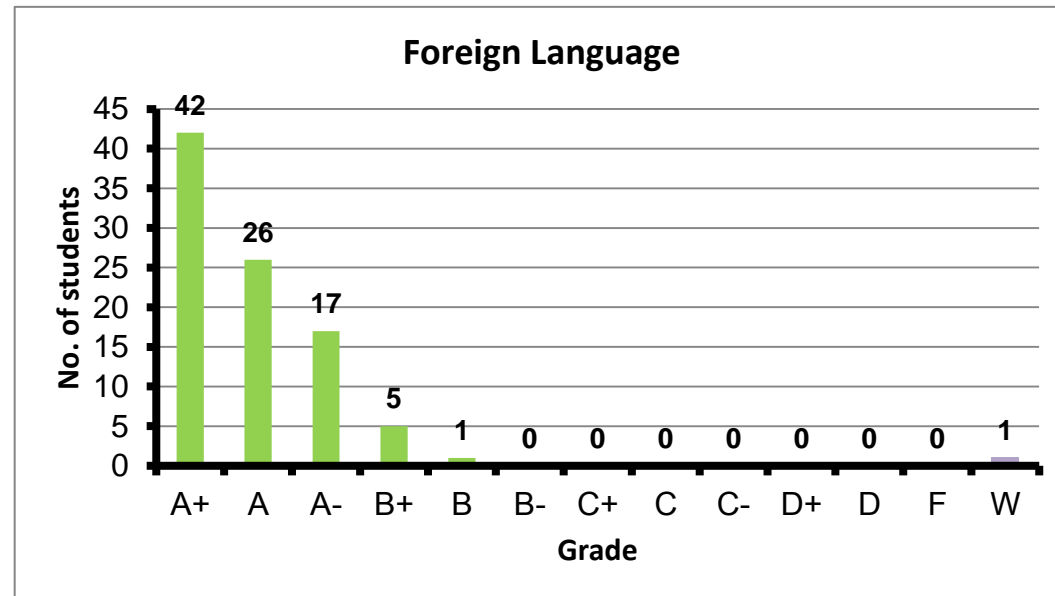

Course: Communication and Presentation Skills  
 Programs: University Core  
 Code: GENN201  
 Student: 147  
 A+ to C: 146  
 C- to D: 1  
 F: 0  
 W: 0  
 Average: 3.71  
 Std Dev: 0.45

Course: Accounting  
 Programs: University Core  
 Code: GENN204  
 Student: 176  
 A+ to C: 176  
 C- to D: 0  
 F: 0  
 W: 0  
 Average: 3.97  
 Std Dev: 0.18

Course: Risk Management and Environment  
 Programs: University Core  
 Code: GENN210  
 Student: 129  
 A+ to C: 126  
 C- to D: 1  
 F: 1  
 W: 1  
 Average: 3.57  
 Std Dev: 0.55

Course: Economics  
 Programs: University Core  
 Code: GENN221  
 Student: 155  
 A+ to C: 152  
 C- to D: 2  
 F: 0  
 W: 1  
 Average: 3.46  
 Std Dev: 0.59

Course: Ethics and Legislation  
 Programs: University Core  
 Code: GENN301  
 Student: 13  
 A+ to C: 8  
 C- to D: 3  
 F: 1  
 W: 1  
 Average: 2.48  
 Std Dev: 1.26

Course: Foreign Language  
 Programs: University Core  
 Code: GENN321  
 Student: 92  
 A+ to C: 91  
 C- to D: 0  
 F: 0  
 W: 1  
 Average: **3.89**  
 Std Dev: 0.21