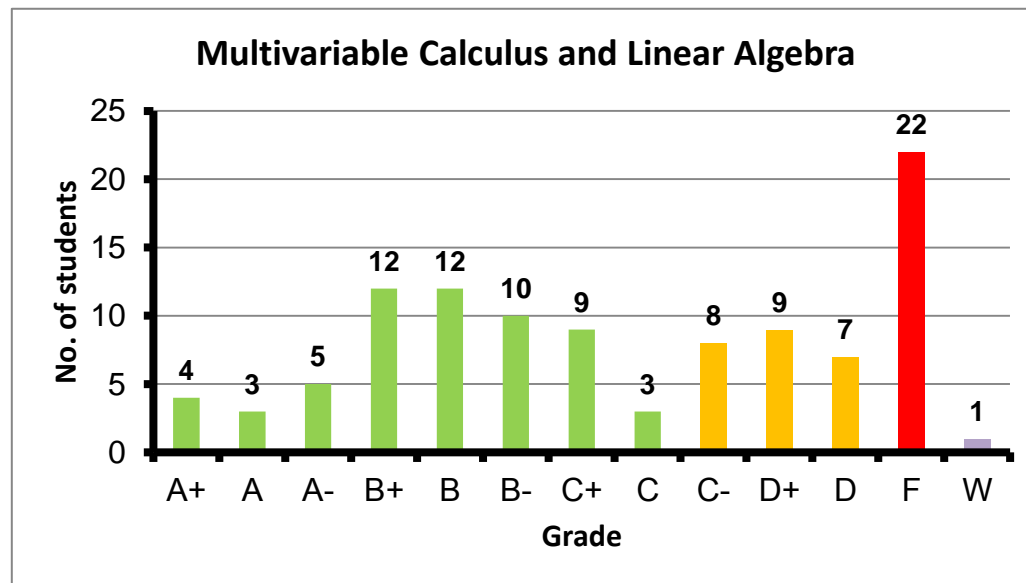

Course: Multivariable Calculus and Linear Algebra
Programs: University Core
Code: MTHN102
Student: 105
A+ to C: 58
C- to D: 24
F: 0
W: 0
Average: 3.71
Std Dev: 0.37