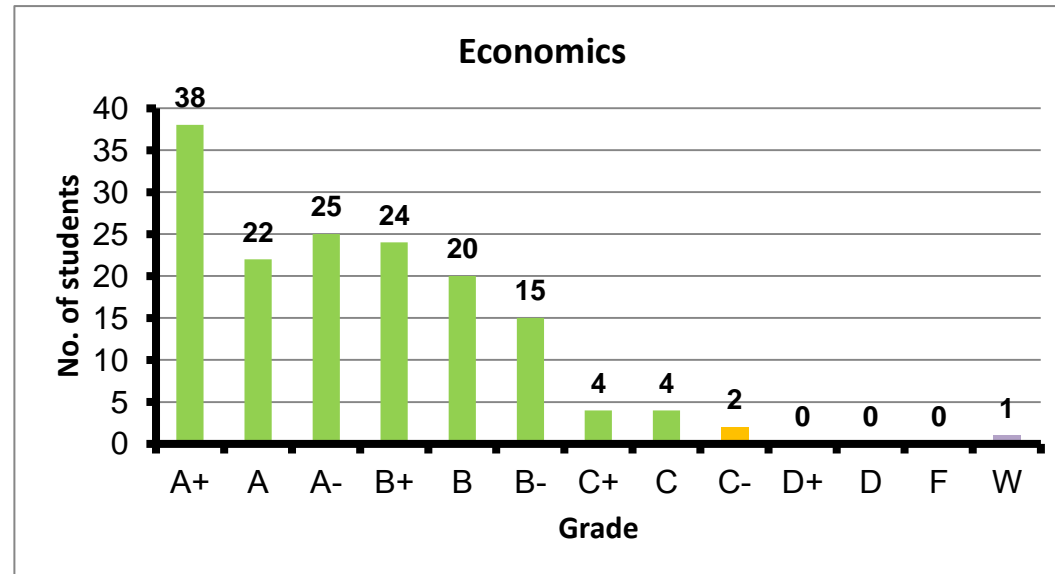

Course: Communication and Presentation Skills  
 Programs: University Core  
 Code: GENN201  
 Student: 147  
 A+ to C: 146  
 C- to D: 1  
 F: 0  
 W: 0  
 Average: 3.71  
 Std Dev: 0.45

Course: Accounting  
 Programs: University Core  
 Code: GENN204  
 Student: 176  
 A+ to C: 176  
 C- to D: 0  
 F: 0  
 W: 0  
 Average: 3.97  
 Std Dev: 0.18

Course: Risk Management and Environment  
 Programs: University Core  
 Code: GENN210  
 Student: 129  
 A+ to C: 126  
 C- to D: 1  
 F: 1  
 W: 1  
 Average: 3.57  
 Std Dev: 0.55

Course: Economics  
 Programs: University Core  
 Code: GENN221  
 Student: 155  
 A+ to C: 152  
 C- to D: 2  
 F: 0  
 W: 1  
 Average: 3.46  
 Std Dev: 0.59