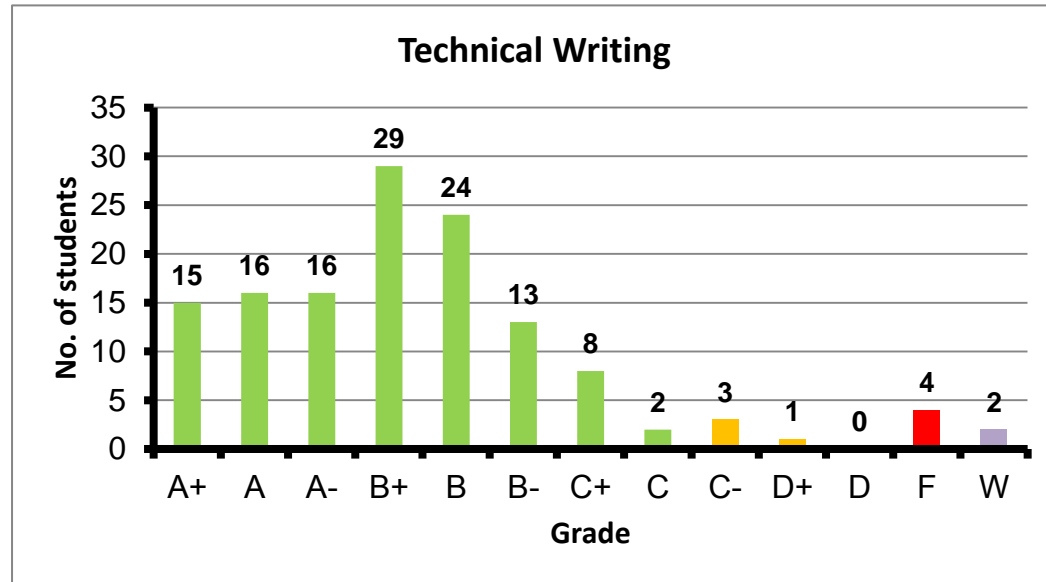

Course: Technical Writing  
 Programs: University Core  
 Code: GENN101  
 Student: 133  
 A+ to C: 123  
 C- to D: 4  
 F: 4  
 W: 2  
 Average: 3.09  
 Std Dev: 0.88

Course: Fundamentals of Management  
 Programs: University Core  
 Code: GENN102  
 Student: 181  
 A+ to C: 177  
 C- to D: 3  
 F: 0  
 W: 1  
 Average: 3.55  
 Std Dev: 0.83

Course: Communication and Presentation Skills  
 Programs: University Core  
 Code: GENN201  
 Student: 147  
 A+ to C: 146  
 C- to D: 1  
 F: 0  
 W: 0  
 Average: 3.71  
 Std Dev: 0.45

Course: Accounting  
 Programs: University Core  
 Code: GENN204  
 Student: 176  
 A+ to C: 176  
 C- to D: 0  
 F: 0  
 W: 0  
 Average: 3.97  
 Std Dev: 0.18