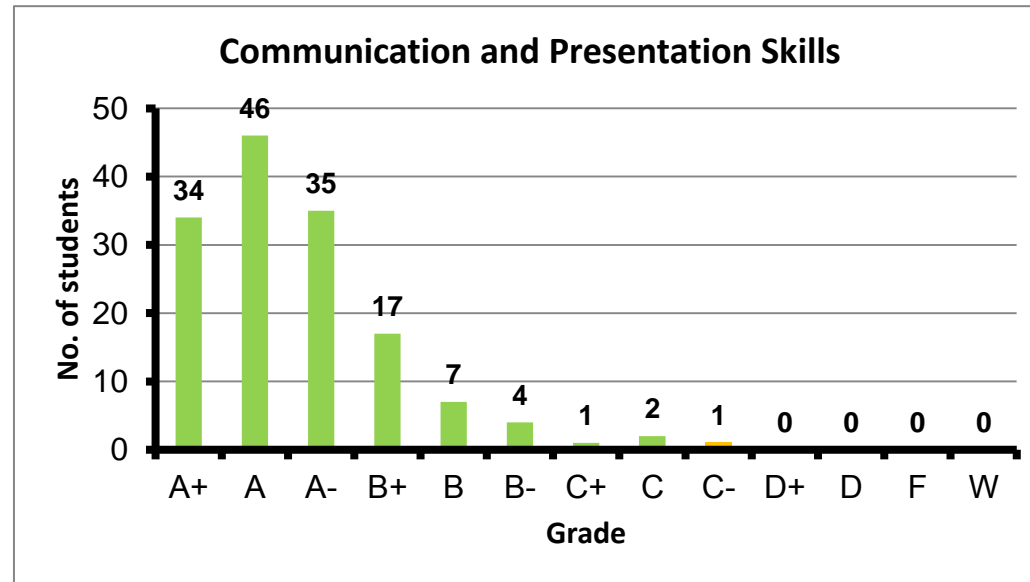

Course: Technical Writing  
 Programs: University Core  
 Code: GENN101  
 Student: 133  
 A+ to C: 123  
 C- to D: 4  
 F: 4  
 W: 2  
 Average: 3.09  
 Std Dev: 0.88

Course: Fundamentals of Management  
 Programs: University Core  
 Code: GENN102  
 Student: 181  
 A+ to C: 177  
 C- to D: 3  
 F: 0  
 W: 1  
 Average: 3.55  
 Std Dev: 0.83

Course: Communication and Presentation Skills  
 Programs: University Core  
 Code: GENN201  
 Student: 147  
 A+ to C: 146  
 C- to D: 1  
 F: 0  
 W: 0  
 Average: 3.71  
 Std Dev: 0.45

Course: Accounting  
 Programs: University Core  
 Code: GENN204  
 Student: 176  
 A+ to C: 176  
 C- to D: 0  
 F: 0  
 W: 0  
 Average: 3.97  
 Std Dev: 0.18