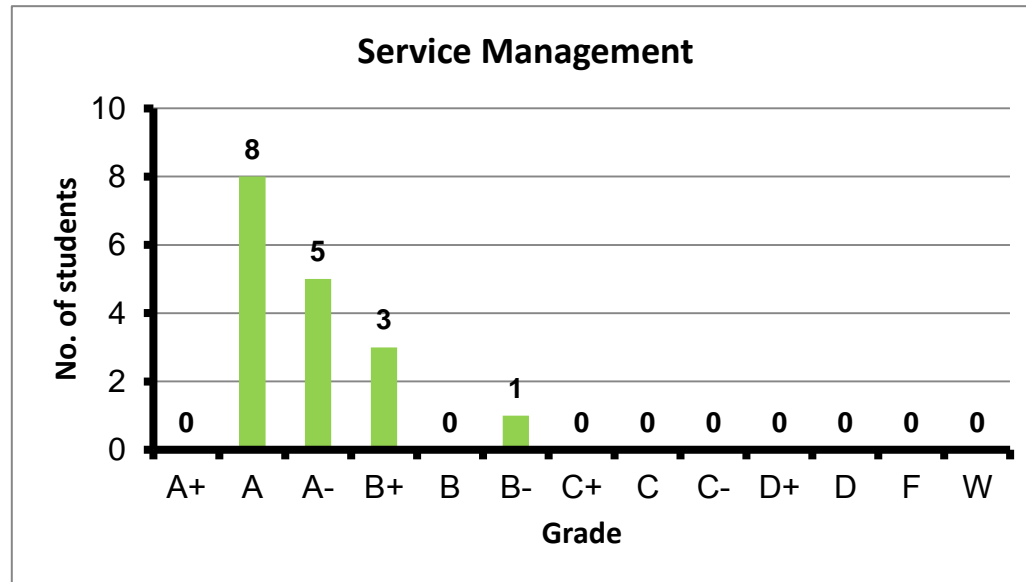

Course: Service Management
Programs: University Core
Code: GENN332
Student: 17
A+ to C: 17
C- to D: 0
F: 0
W: 0
Average: 3.71
Std Dev: 0.37