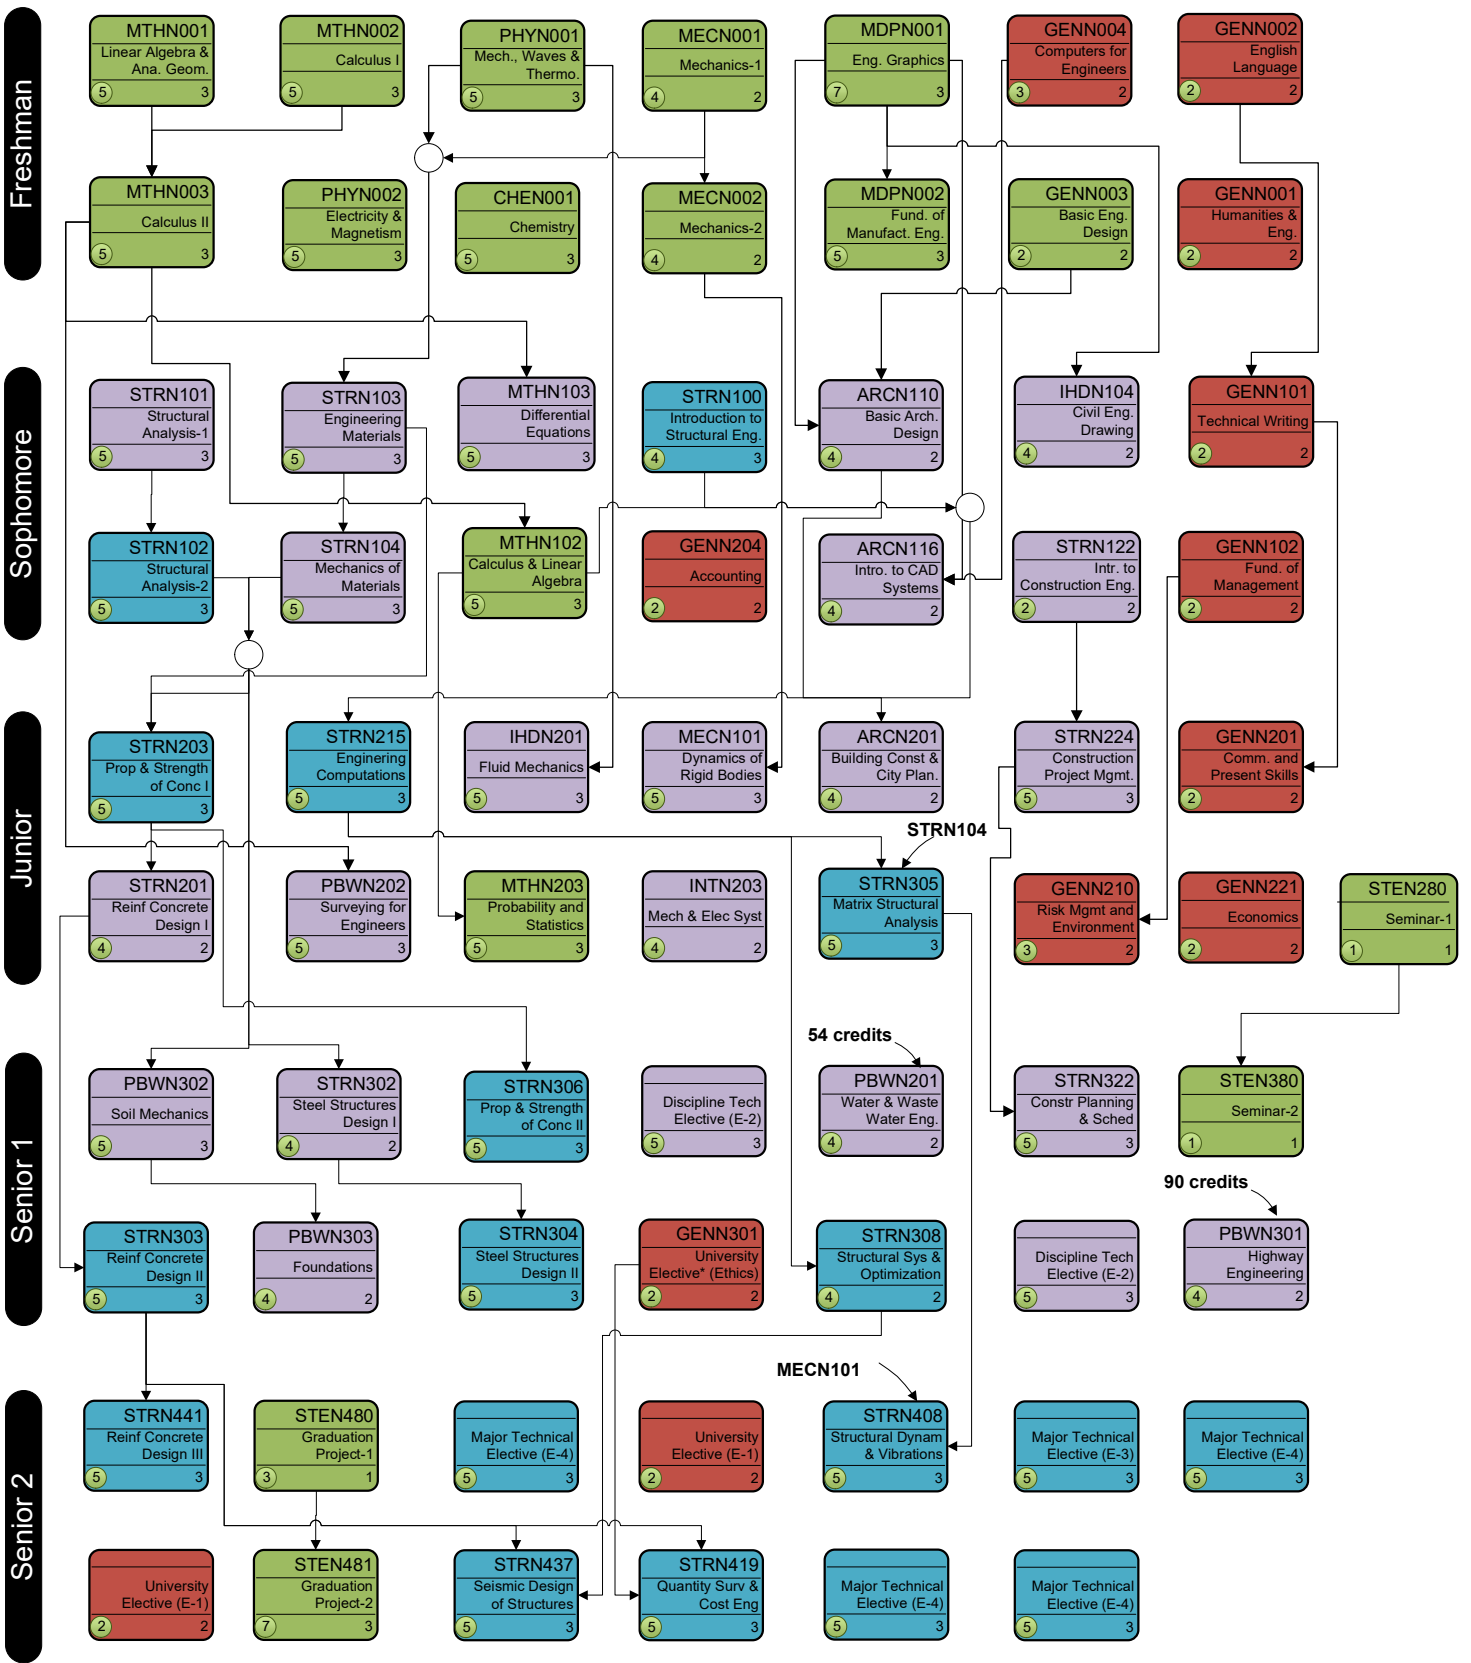

# Course Map – Structural Engineering (STE) 2017 / 2018

**Legend**

- University Courses
- College Courses
- Major Courses
- Discipline Courses

Course Code
Course Name
5                      3
Contact Hours                      Credits

**Notes:**  
1- Industrial Training courses not shown in course map.