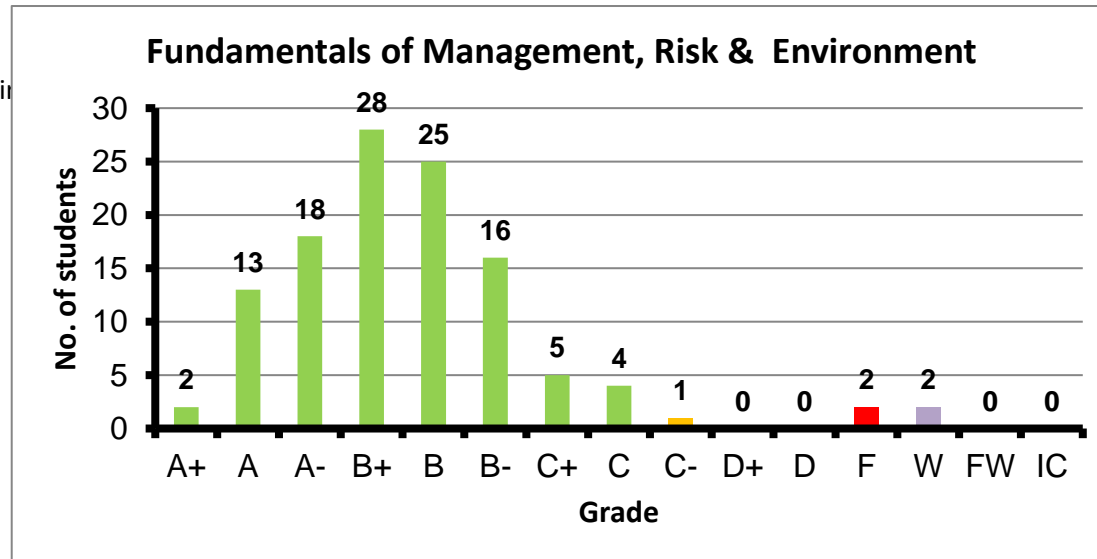

Course: Fundamentals of Management, Risk & Environment
Programs: UnivCore
Code: GENS110
Student: 116
A+ to C: 96%
C- to D: 1%
F: 2
W: 2
Average: 3.14
Std Dev: 3.21