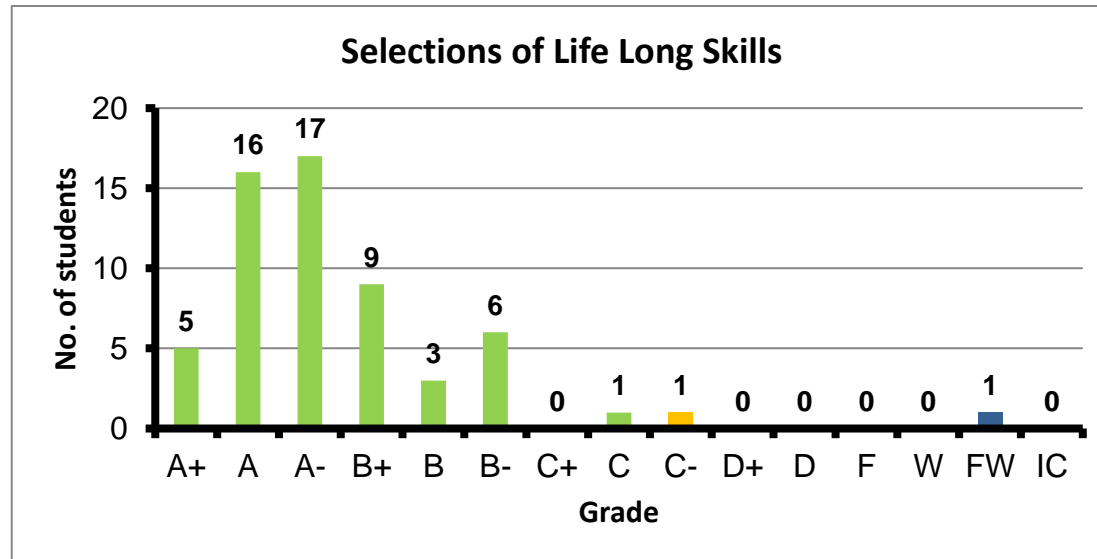

Course: Technical Writing in Arabic
 Programs: UnivCore
 Code: GENS206
 Student: 41
 A+ to C: 100%
 C- to D: 0%
 F: 0
 W: 0
 Average: 3.86
 Std Dev: 3.92

Course: Foreign Language
 Programs: UnivCore
 Code: GENS207
 Student: 83
 A+ to C: 100%
 C- to D: 0%
 F: 0
 W: 0
 Average: 3.78
 Std Dev: 3.82

Course: Marketing
 Programs: UnivCore
 Code: GENS208
 Student: 134
 A+ to C: 97%
 C- to D: 1%
 F: 0
 W: 1
 Average: 3.63
 Std Dev: 3.67

Course: Selections of Life Long Skills
 Programs: UnivCore
 Code: GENS209
 Student: 59
 A+ to C: 97%
 C- to D: 2%
 F: 0
 W: 0
 Average: 3.54
 Std Dev: 3.61