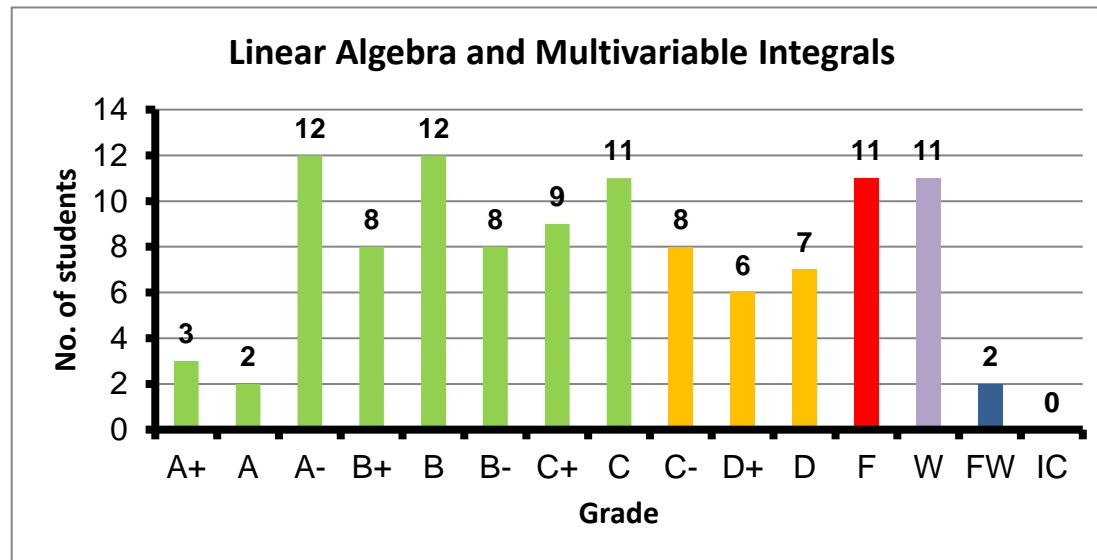

Course: Business Communication
 Programs: UnivCore
 Code: GENS235
 Student: 22
 A+ to C: 86%
 C- to D: 5%
 F: 0
 W: 2
 Average: 2.99
 Std Dev: 3.02

Course: Service Management
 Programs: UnivCore
 Code: GENS236
 Student: 52
 A+ to C: 98%
 C- to D: 2%
 F: 0
 W: 0
 Average: 3.89
 Std Dev: 3.95

Course: Introduction to Probability and Statistics
 Programs: UnivCore
 Code: MTHS005
 Student: 84
 A+ to C: 70%
 C- to D: 19%
 F: 5
 W: 4
 Average: 2.39
 Std Dev: 2.56

Course: Linear Algebra and Multivariable Integrals
 Programs: UnivCore
 Code: MTHS102
 Student: 110
 A+ to C: 59%
 C- to D: 19%
 F: 11
 W: 11
 Average: 2.27
 Std Dev: 2.47