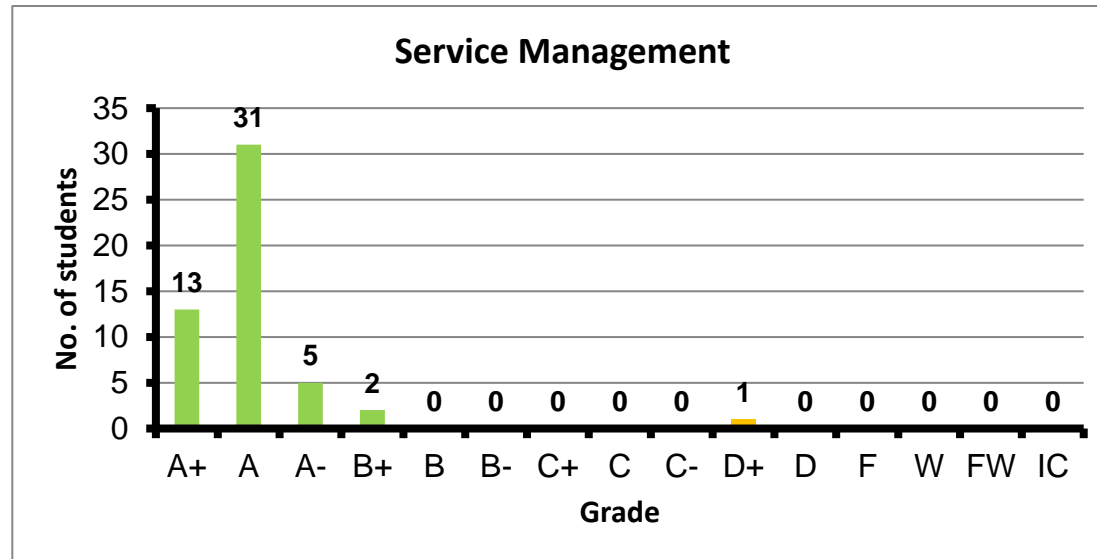

Course: Service Management
Programs: UnivCore
Code: GENS236
Student: 52
A+ to C: 98%
C- to D: 2%
F: 0
W: 0
Average: 3.89
Std Dev: 3.95