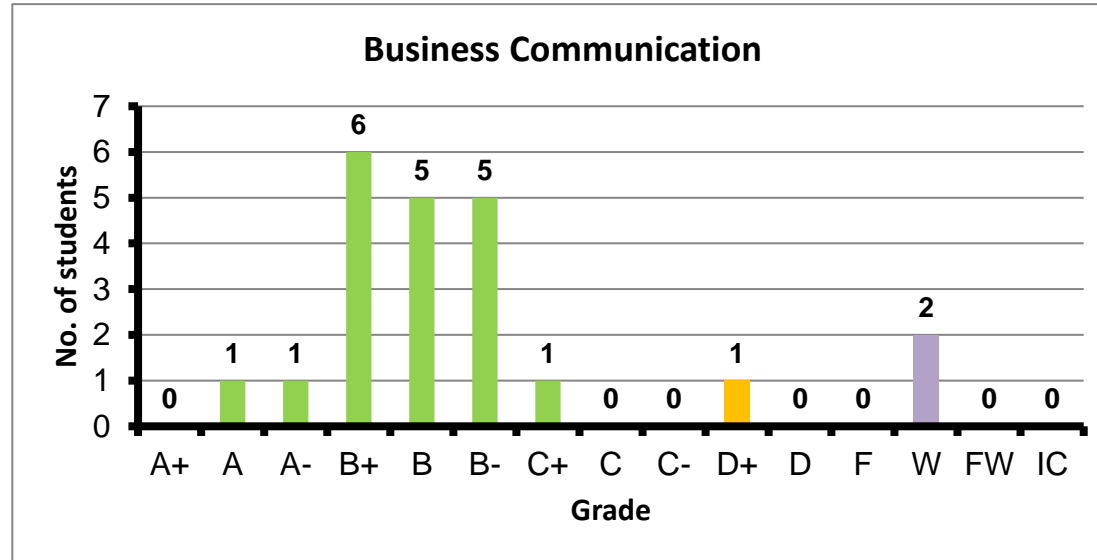

Course: Business Communication
Programs: UnivCore
Code: GENS235
Student: 22
A+ to C: 86%
C- to D: 5%
F: 0
W: 2
Average: 2.99
Std Dev: 3.02