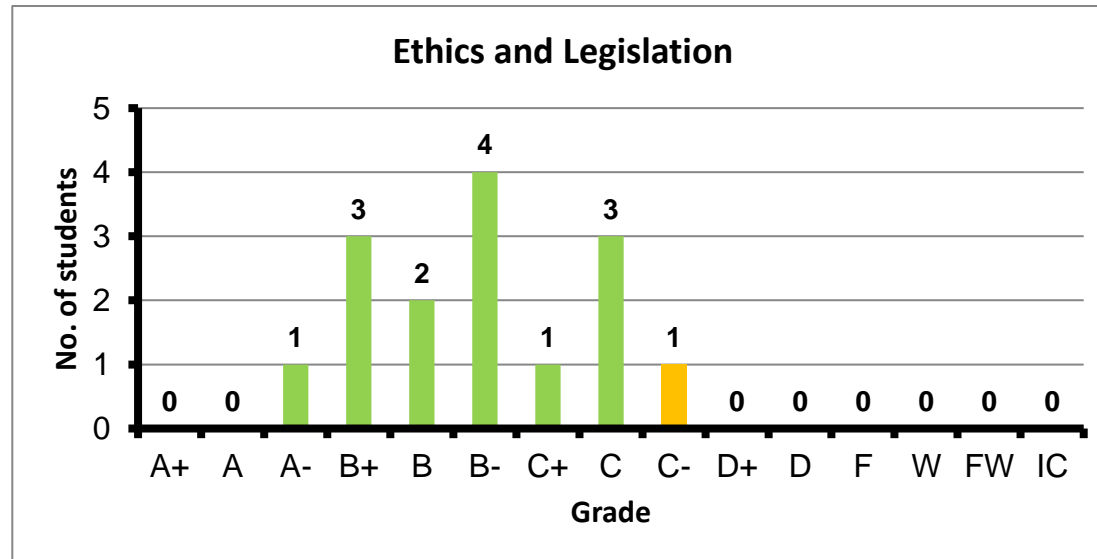

Course: Ethics and Legislation
Programs: UnivCore
Code: GENS201
Student: 15
A+ to C: 93%
C- to D: 7%
F: 0
W: 0
Average: 2.69
Std Dev: 2.85