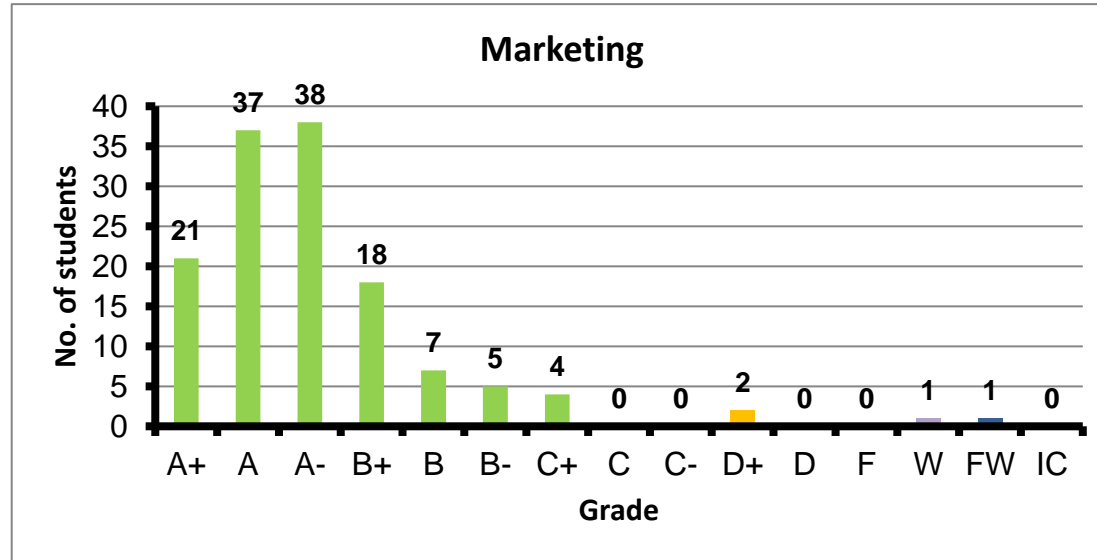

Course: Marketing
Programs: UnivCore
Code: GENS208
Student: 134
A+ to C: 97%
C- to D: 1%
F: 0
W: 1
Average: 3.63
Std Dev: 3.67