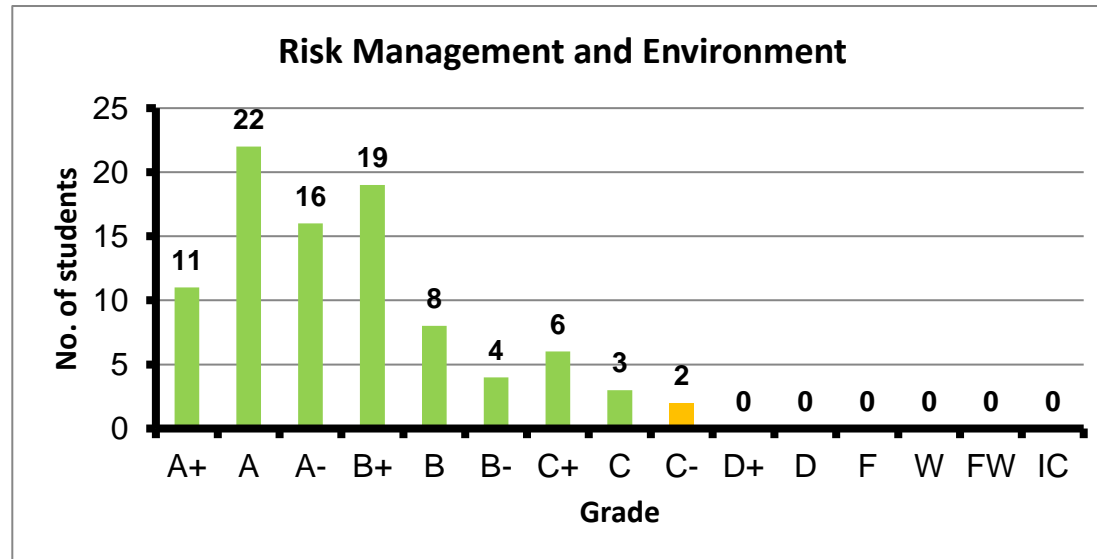

Course: Communication and Presentation Skills
 Programs: UnivCore
 Code: GENN201
 Student: 174
 A+ to C: 99%
 C- to D: 0%
 F: 1
 W: 0
 Average: 3.59
 Std Dev: 3.63

Course: Risk Management and Environment
 Programs: UnivCore
 Code: GENN210
 Student: 91
 A+ to C: 98%
 C- to D: 2%
 F: 0
 W: 0
 Average: 3.43
 Std Dev: 3.50