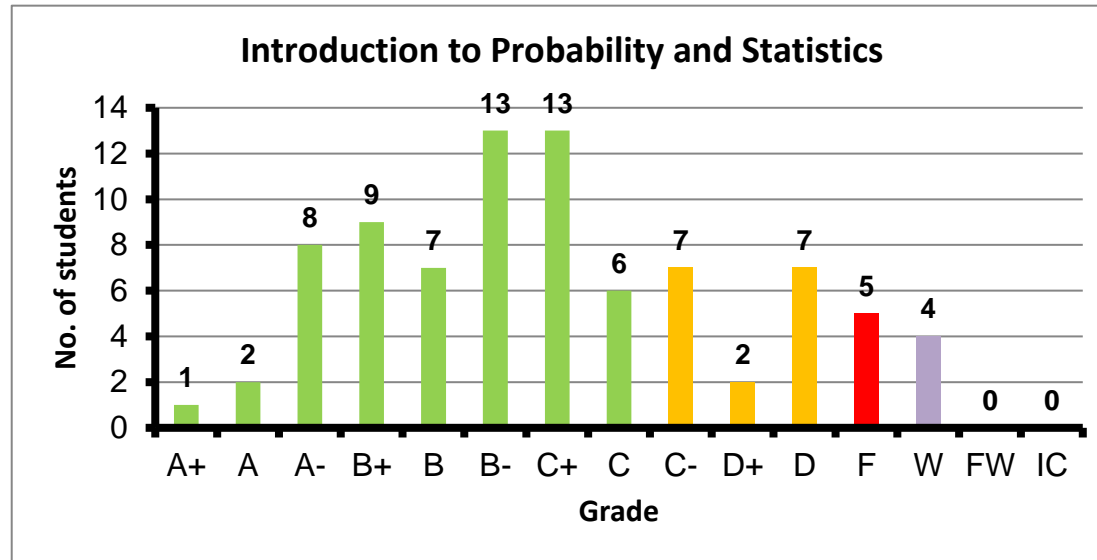

Course: Introduction to Probability and Statistics
Programs: UnivCore
Code: MTHS005
Student: 84
A+ to C: 70%
C- to D: 19%
F: 5
W: 4
Average: 2.39
Std Dev: 2.56