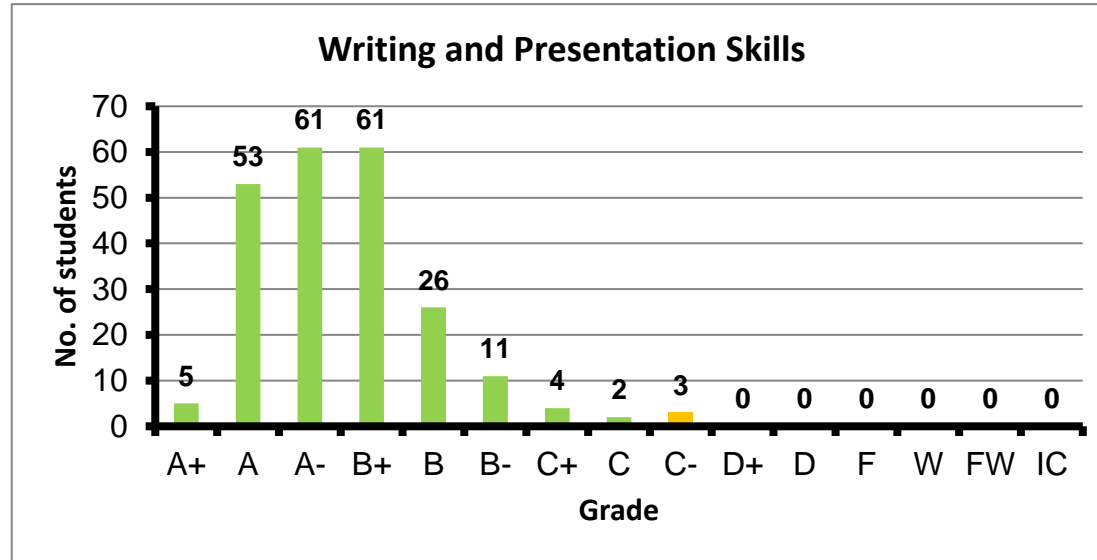

Course: Writing and Presentation Skills
Programs: UnivCore
Code: GENS005
Student: 226
A+ to C: 99%
C- to D: 1%
F: 0
W: 0
Average: 3.47
Std Dev: 3.51