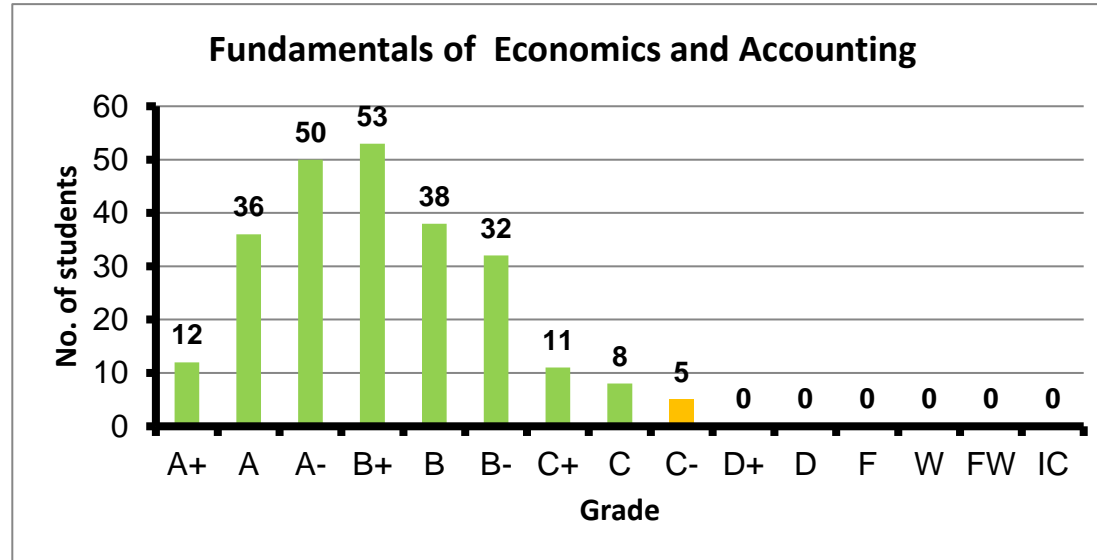

Course: Fundamentals of Economics and Accounting
Programs: UnivCore
Code: GENS120
Student: 245
A+ to C: 98%
C- to D: 2%
F: 0
W: 0
Average: 3.27
Std Dev: 3.33