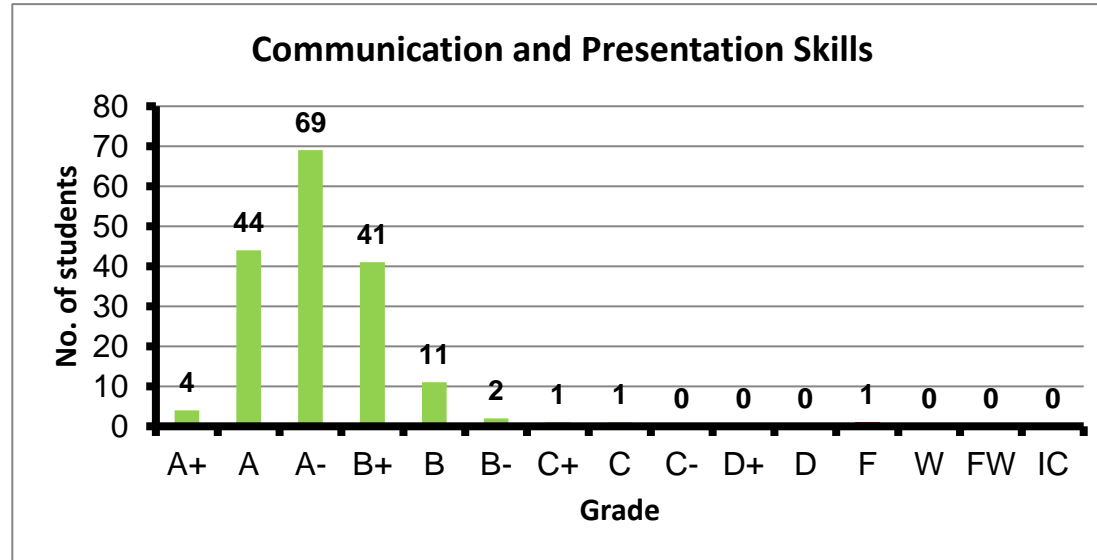

Course: Communication and Presentation Skills
 Programs: UnivCore
 Code: GENN201
 Student: 174
 A+ to C: 99%
 C- to D: 0%
 F: 1
 W: 0
 Average: 3.59
 Std Dev: 3.63

Course: Risk Management and Environment
 Programs: UnivCore
 Code: GENN210
 Student: 91
 A+ to C: 98%
 C- to D: 2%
 F: 0
 W: 0
 Average: 3.43
 Std Dev: 3.50