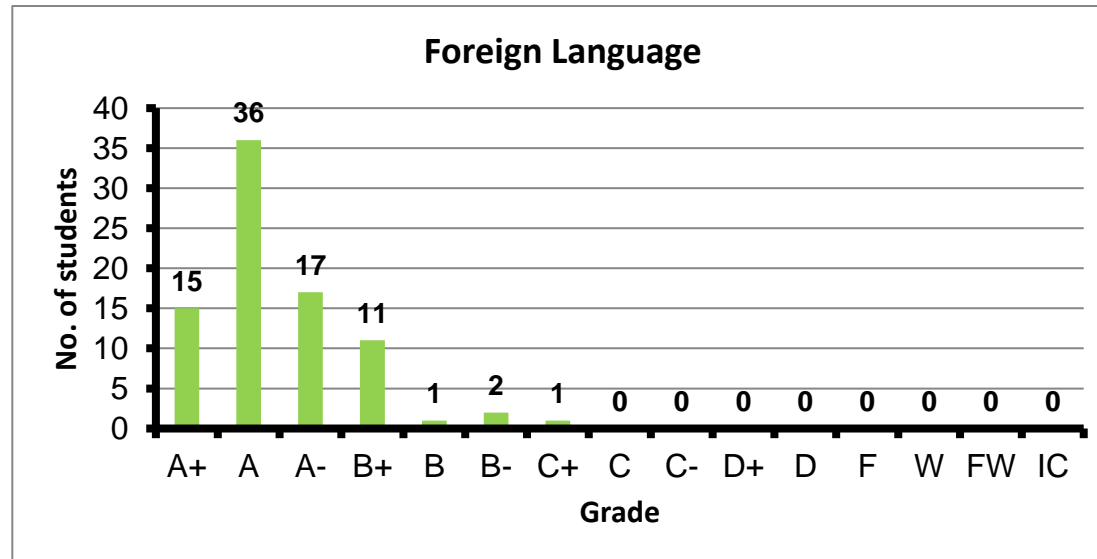

Course: Foreign Language
Programs: UnivCore
Code: GENS207
Student: 83
A+ to C: 100%
C- to D: 0%
F: 0
W: 0
Average: 3.78
Std Dev: 3.82