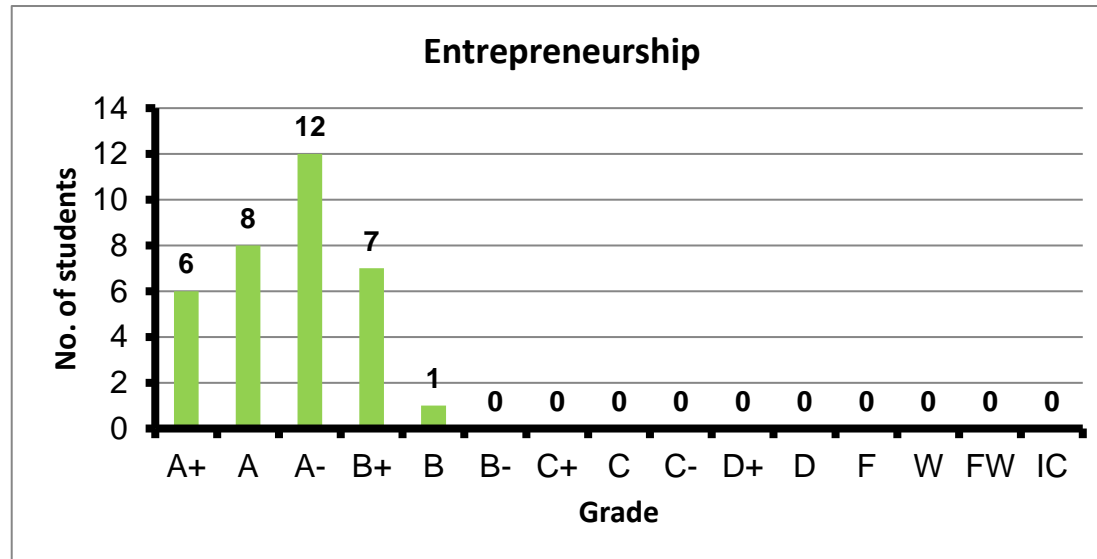

Course: Advanced Critical Thinking
 Programs: UnivCore
 Code: GENS202
 Student: 26
 A+ to C: 100%
 C- to D: 0%
 F: 0
 W: 0
 Average: 3.90
 Std Dev: 3.98

Course: Entrepreneurship
 Programs: UnivCore
 Code: GENS203
 Student: 34
 A+ to C: 100%
 C- to D: 0%
 F: 0
 W: 0
 Average: 3.72
 Std Dev: 3.79