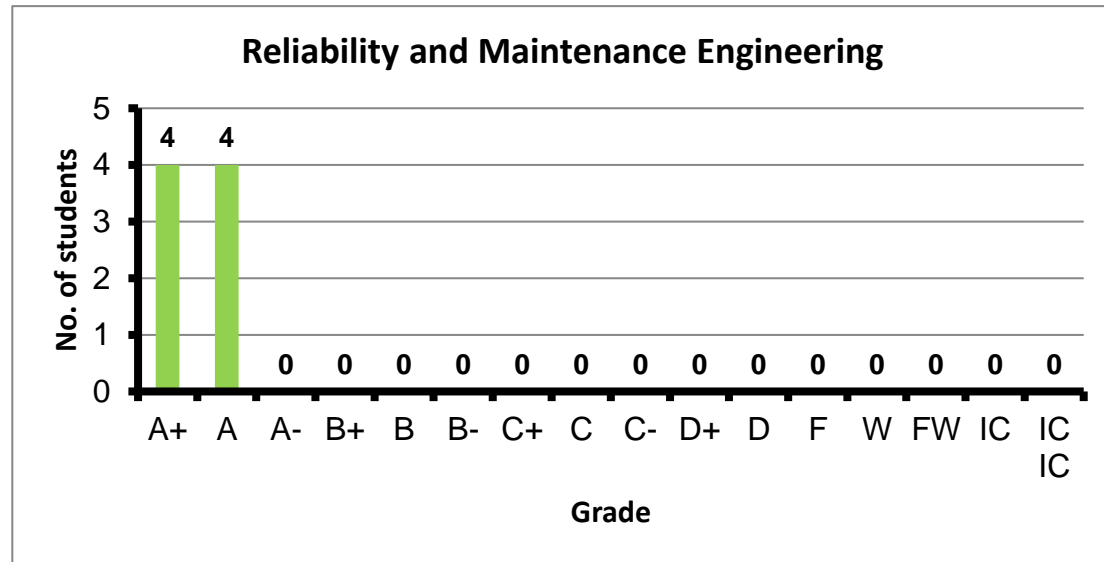

Course: Reliability and Maintenance Engineering
 Programs: IEM
 Code: MDPN365
 Student: 8
 A+ to C: 100%
 C- to D: 0%
 F: 0
 W: 0
 Average: 4.00
 Std Dev: 4.28

Course: Operation Research II
 Programs: IEM
 Code: MDPN366
 Student: 8
 A+ to C: 100%
 C- to D: 0%
 F: 0
 W: 0
 Average: 3.93
 Std Dev: 4.20