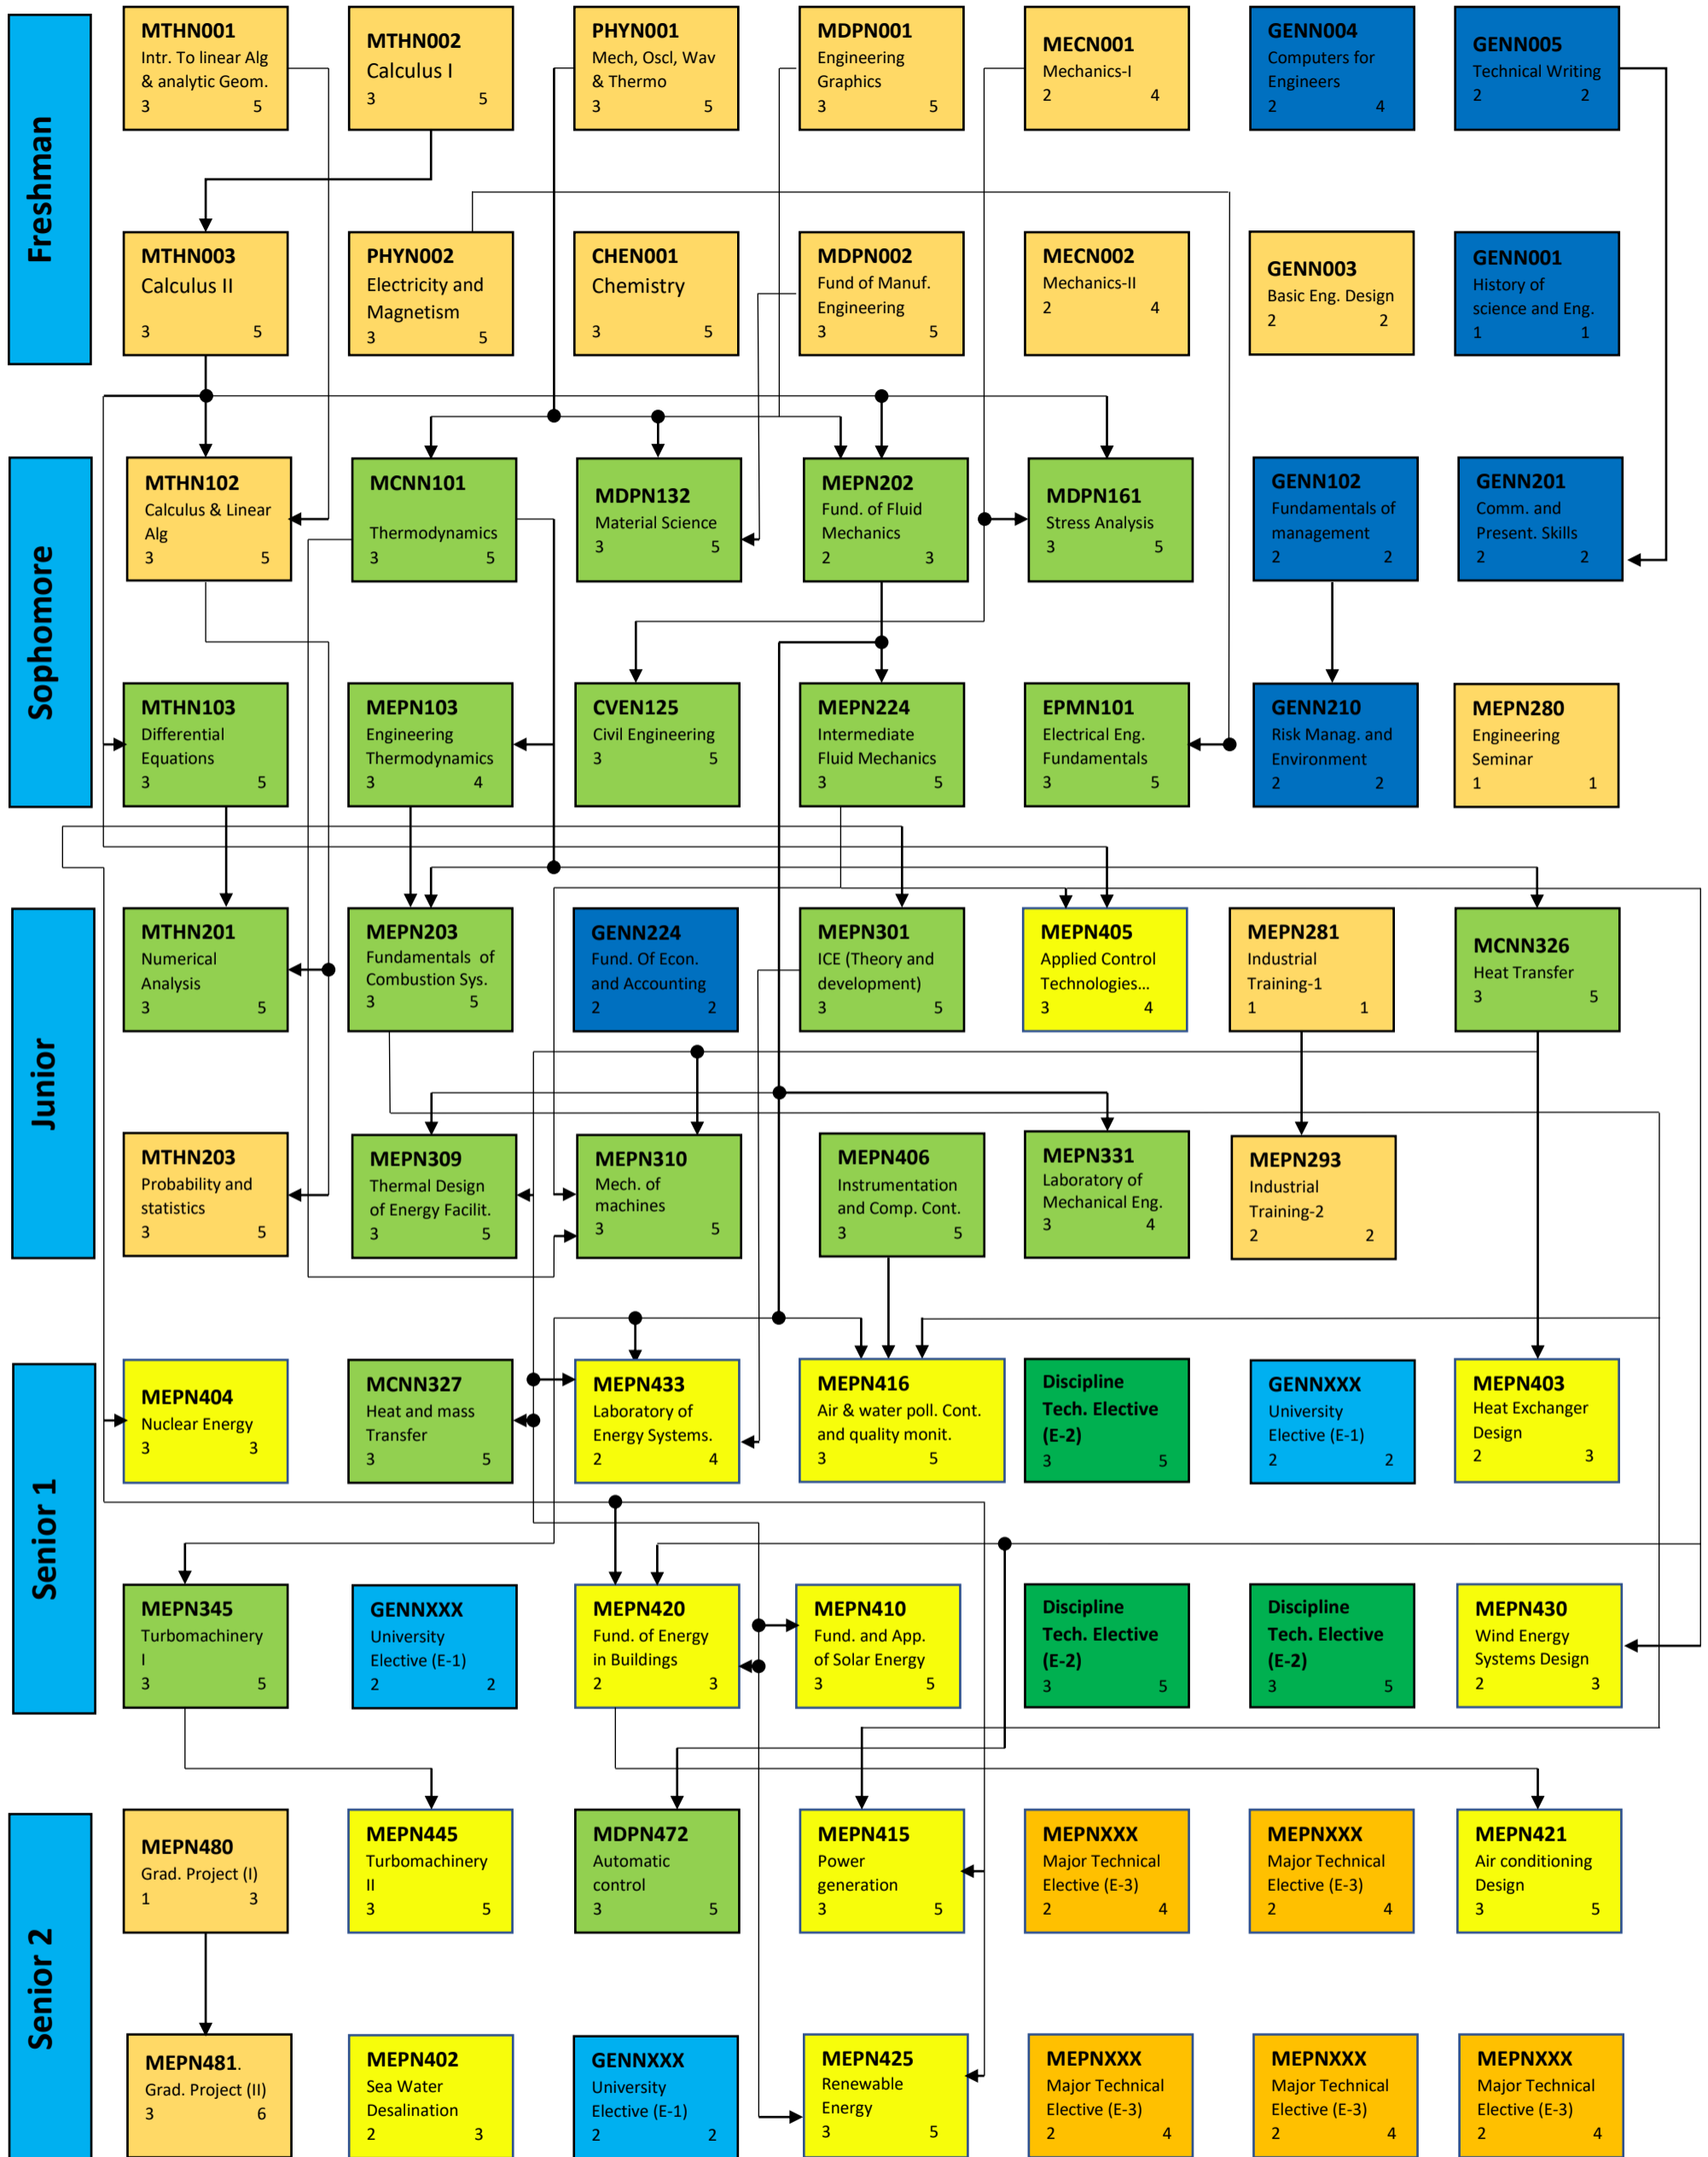

Course Map – Sustainable Energy Engineering (SEE) – 2019/2020

University Courses

College Courses

Discipline Courses

Major Courses

Course code
Course Title
Cr cont. hrs