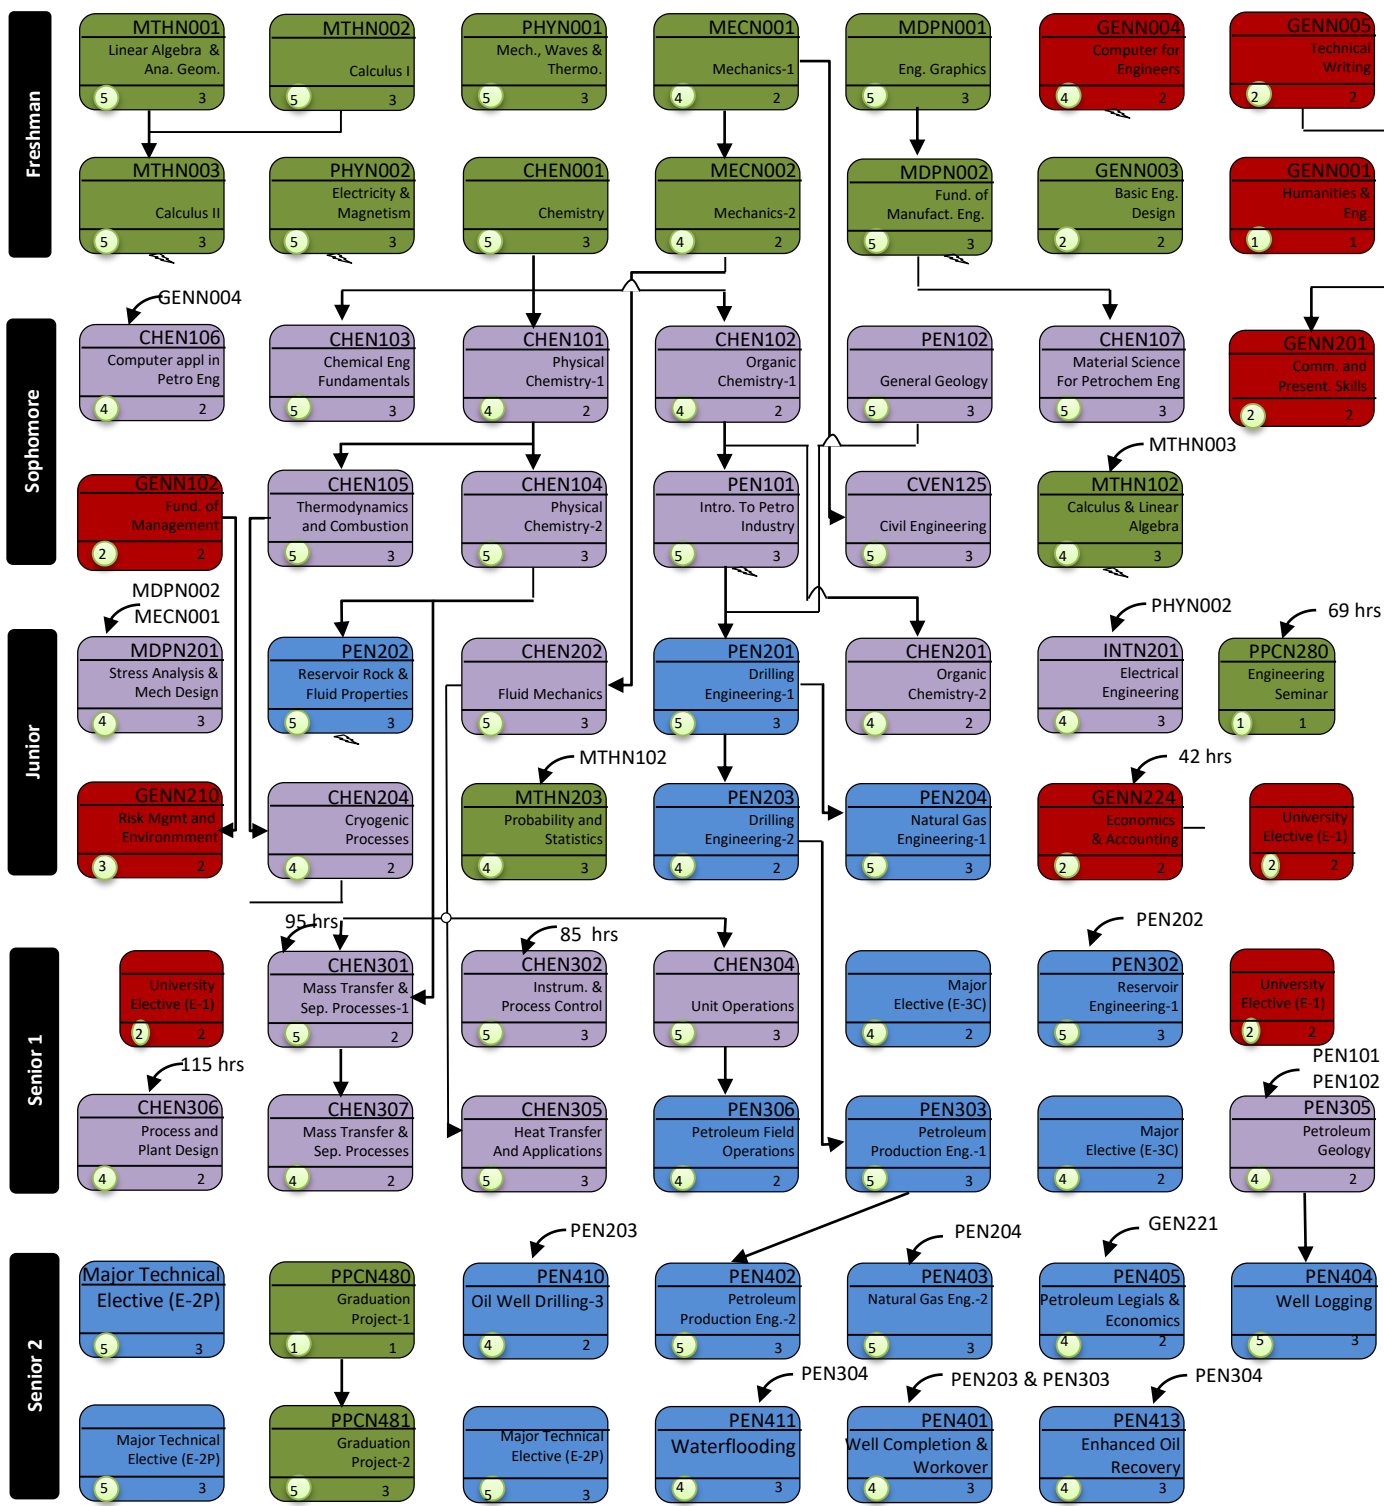

Course Map- PETROLEUM AND PETROCHEMICAL ENGINEERING MAJOR: PETROCHEMICAL ENGINEERING (PPC-P)

Legend

- University Courses
- College Courses
- Major Courses
- Discipline Courses

Note

Industrial Training Courses not shown in course map.

Cairo University

Faculty of Engineering