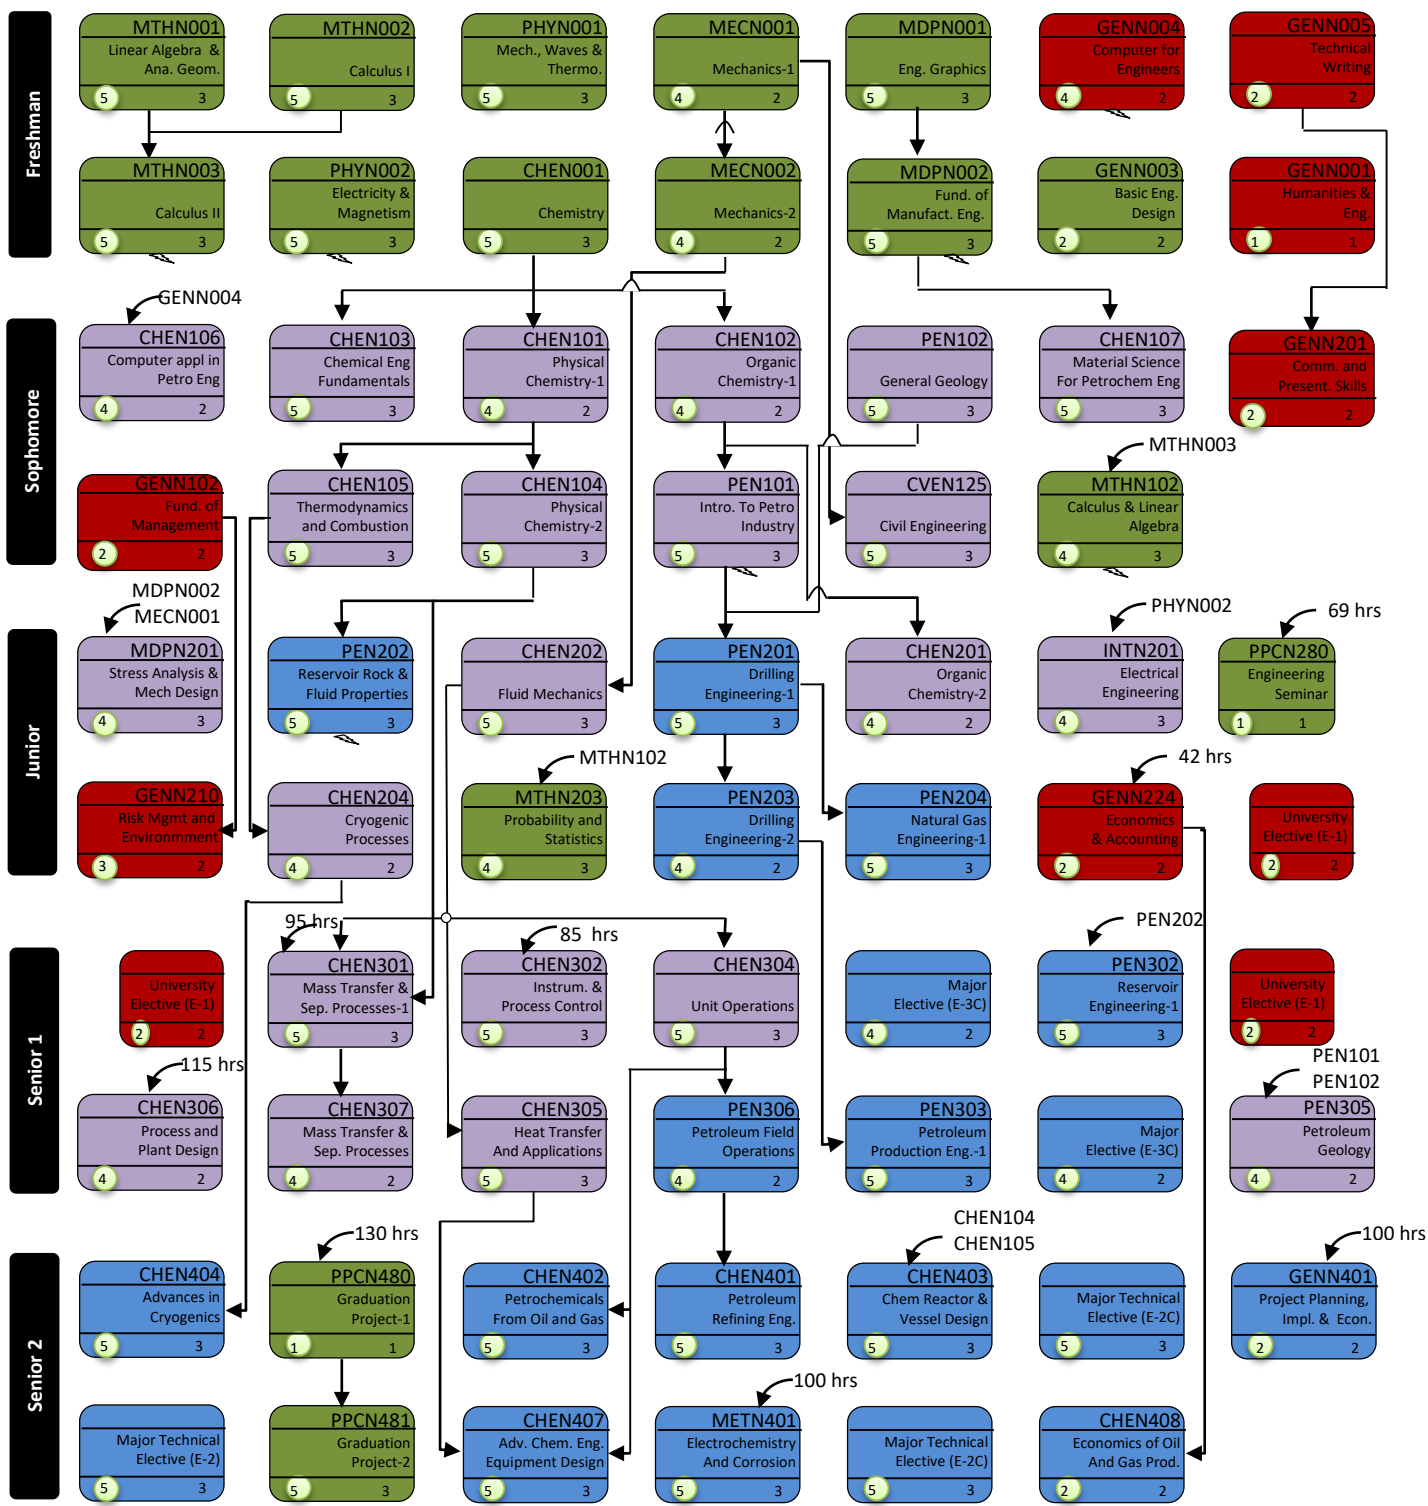

## Course Map- PETROLEUM AND PETROCHEMICAL ENGINEERING MAJOR: PETROCHEMICAL ENGINEERING (PPC-C)

### Legend

- University Courses
- College Courses
- Major Courses
- Discipline Courses

### Note

Industrial Training Courses not shown in course map.

Cairo University

Faculty of Engineering