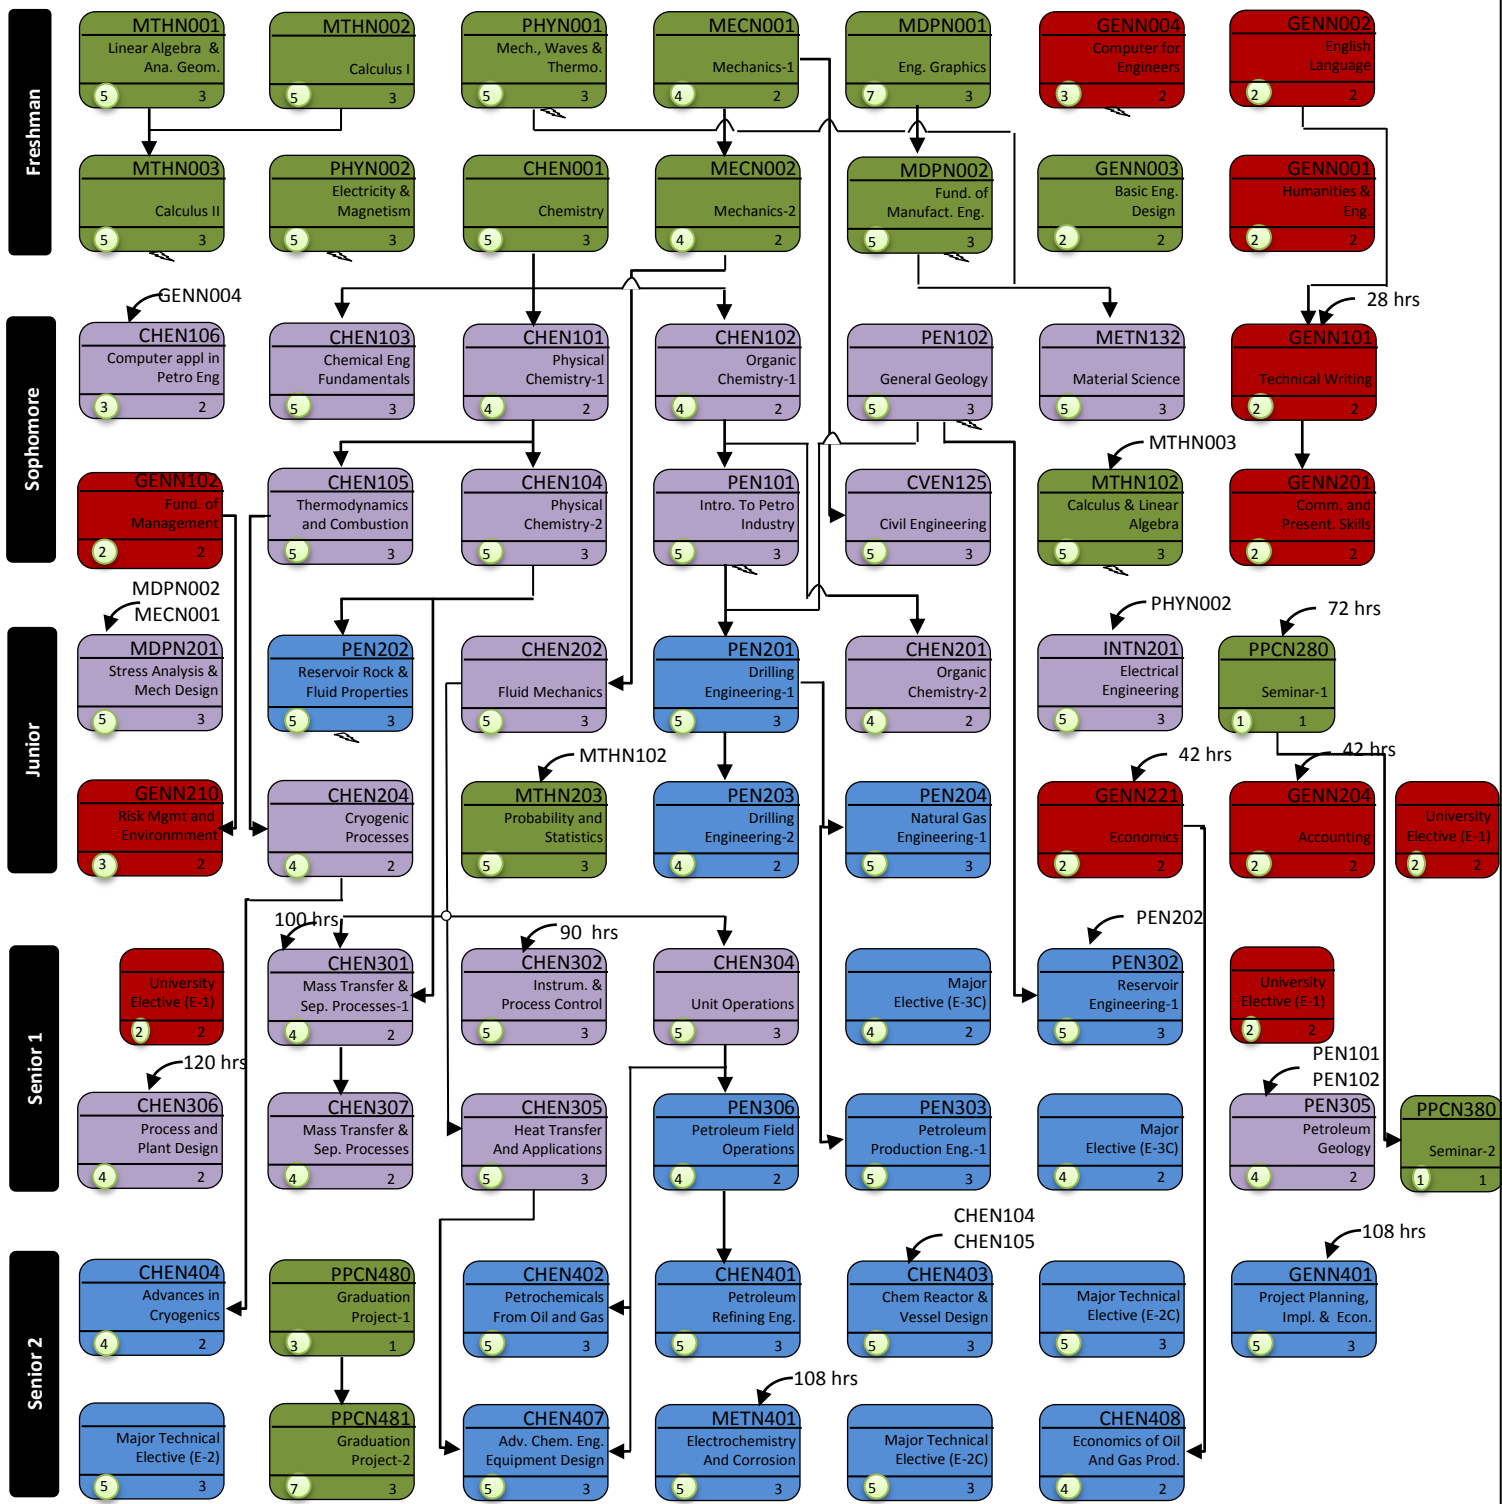

Course Map- PETROLEUM AND PETROCHEMICAL ENGINEERING MAJOR: PETROCHEMICAL ENGINEERING (PPC-C)

Legend

- University Courses
- College Courses
- Major Courses
- Discipline Courses

Note

Industrial Training Courses not shown in course map.

Cairo University

Faculty of Engineering