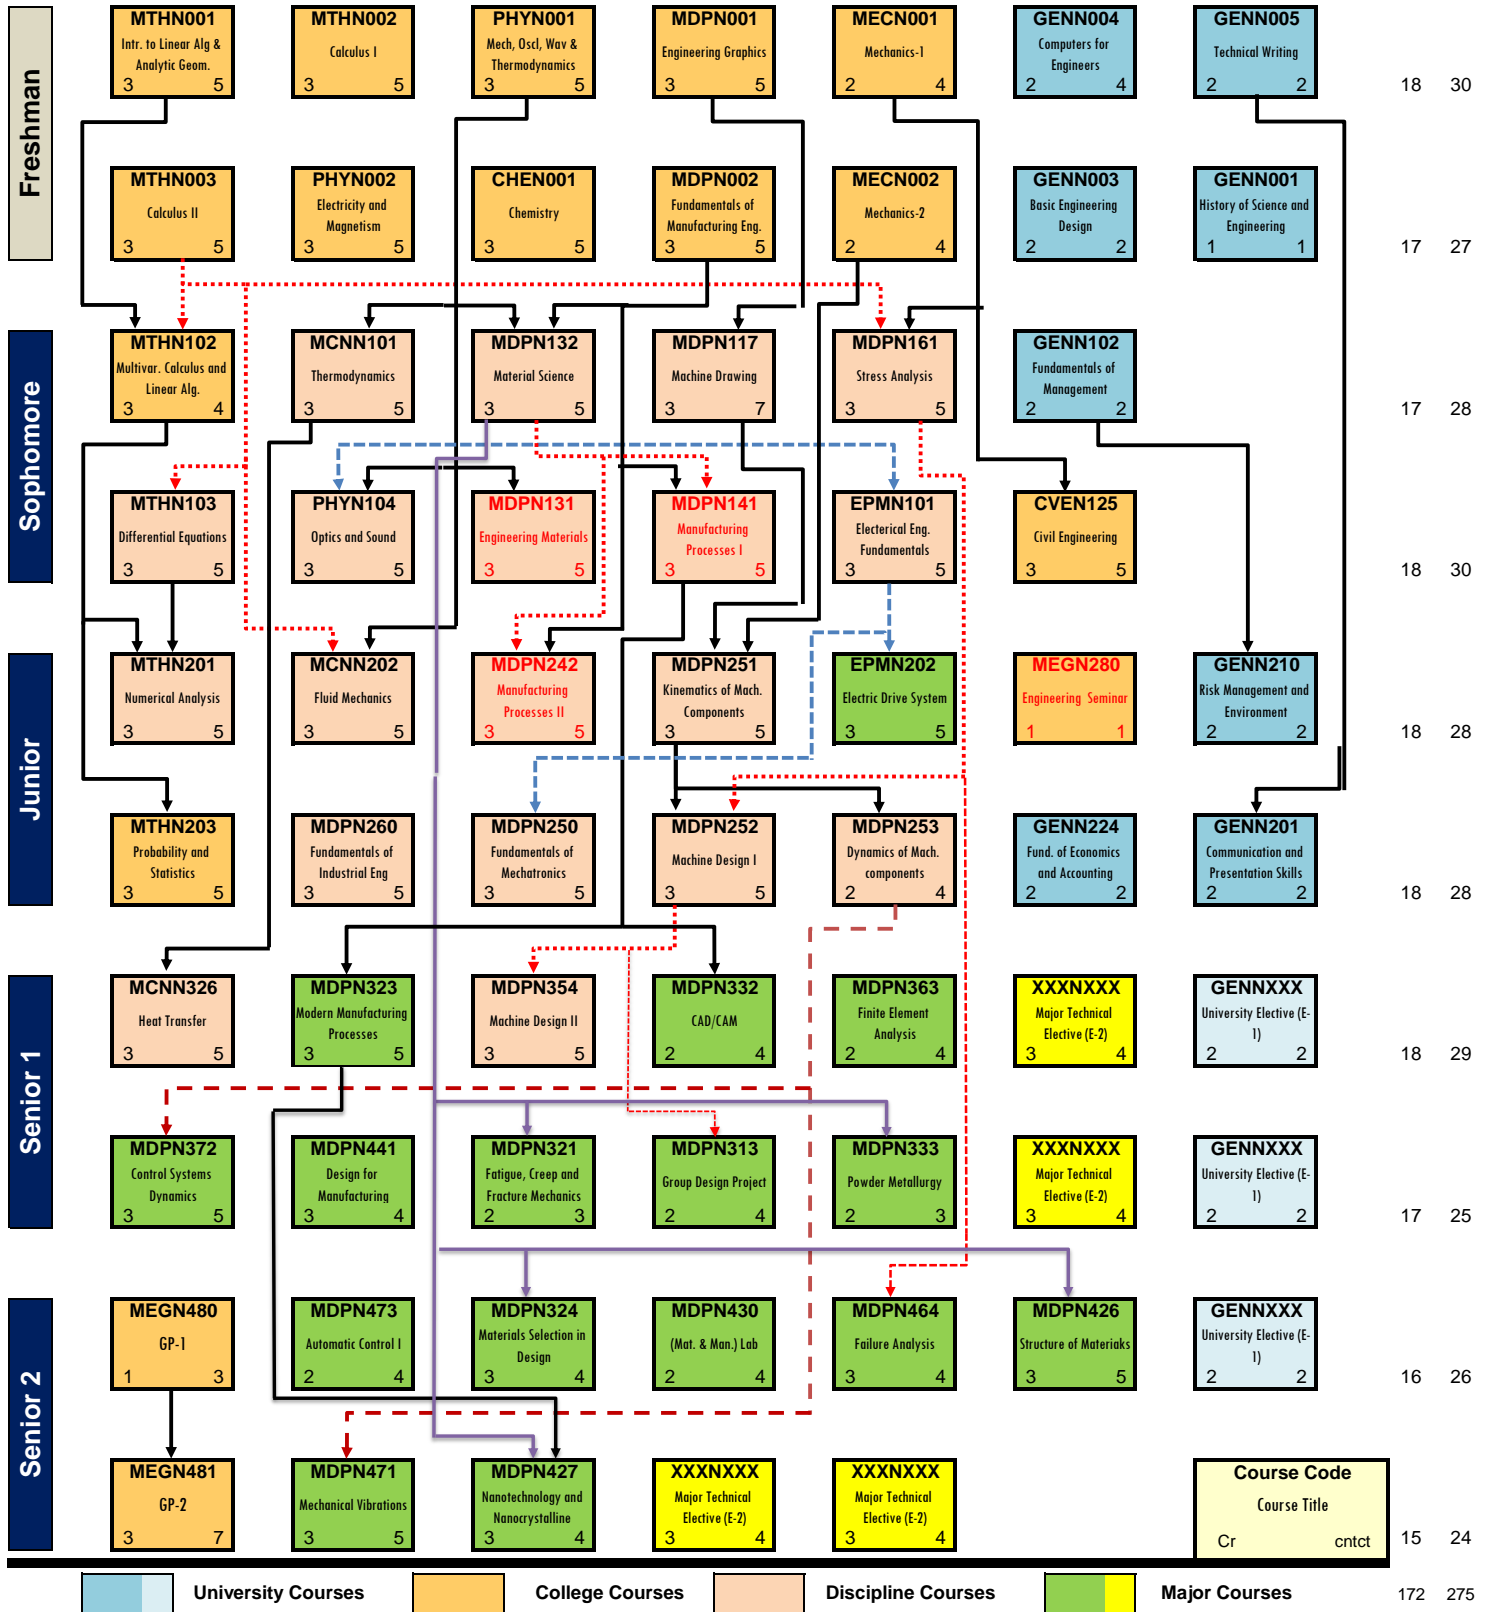

Course Map - Manufacturing Engineering & Materials(MEM) - 2018/2019

18 30
17 27
17 28
18 30
18 28
18 28
18 29
17 25
16 26
15 24
172 275
cr cont