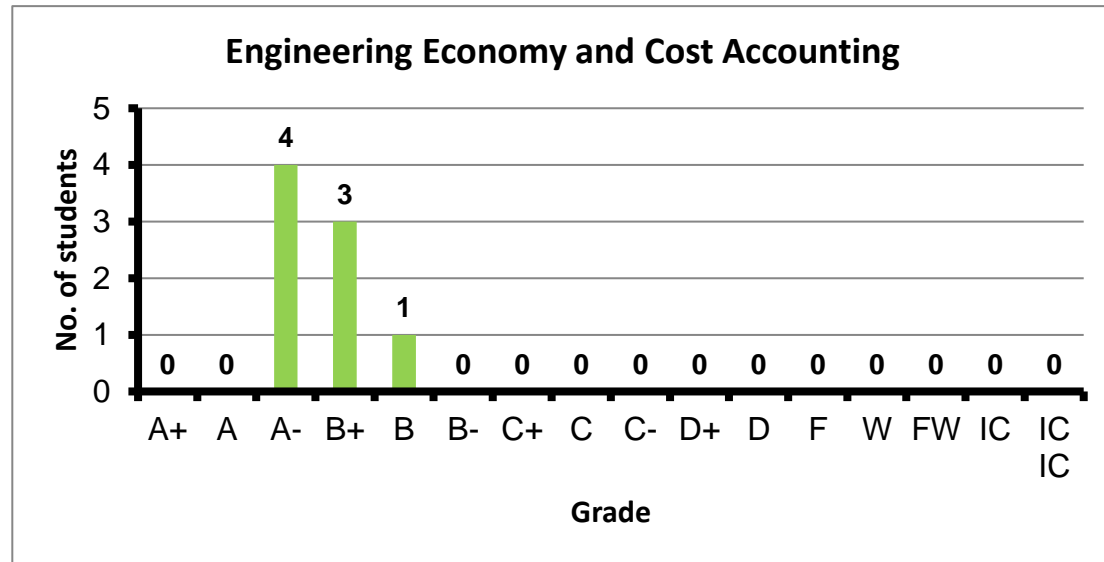

Course: Engineering Economy and Cost Accounting
 Programs: IEM
 Code: MDPN361
 Student: 8
 A+ to C: 100%
 C- to D: 0%
 F: 0
 W: 0
 Average: 3.46
 Std Dev: 3.71

Course: Operation research I
 Programs: IEM
 Code: MDPN362
 Student: 10
 A+ to C: 100%
 C- to D: 0%
 F: 0
 W: 0
 Average: 2.80
 Std Dev: 3.01