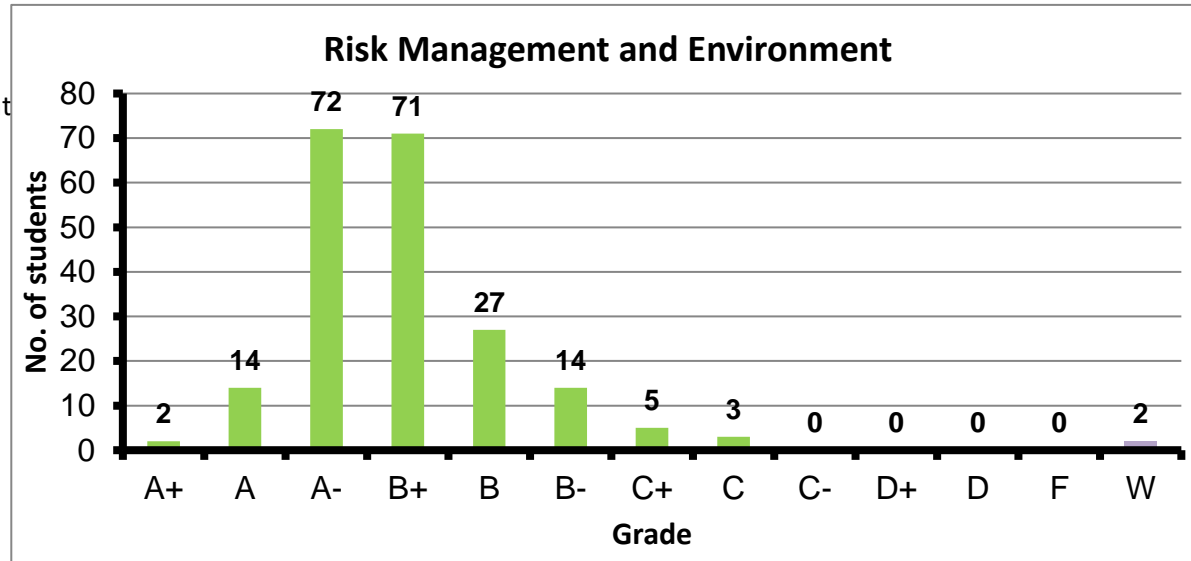

Course: Risk Management and Environment
Programs: Core
Code: GENN210
Student: 210
A+ to C: 100%
C- to D: 0%
F: 0
W: 2
Average: 3.37
Std Dev: 0.42