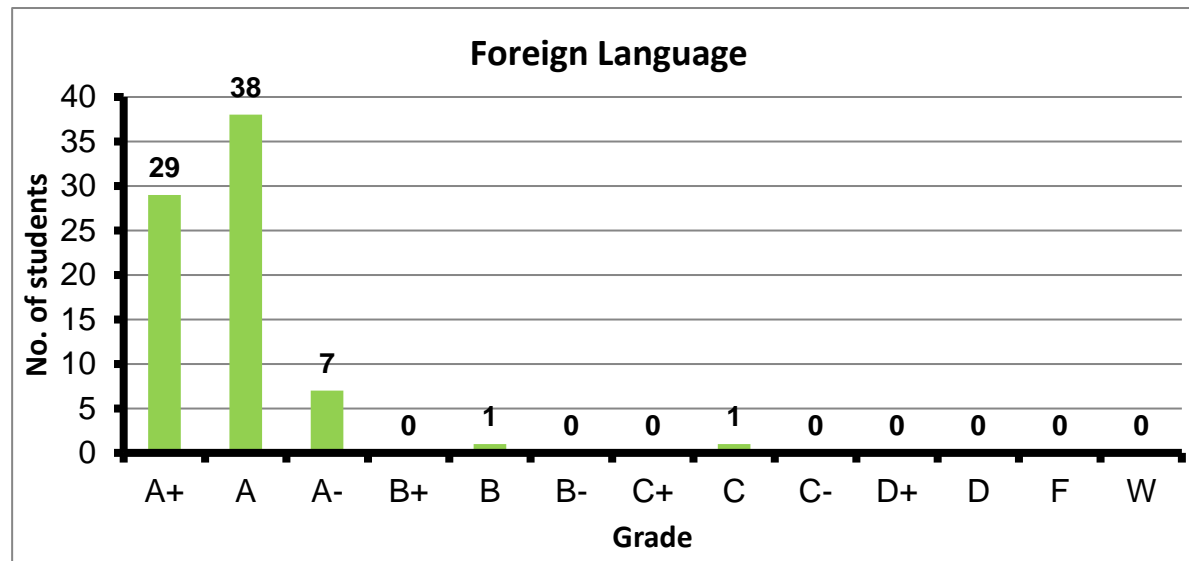

Course: Foreign Language
Programs: Core
Code: GENN321
Student: 76
A+ to C: 100%
C- to D: 0%
F: 0
W: 0
Average: 3.93
Std Dev: 0.27