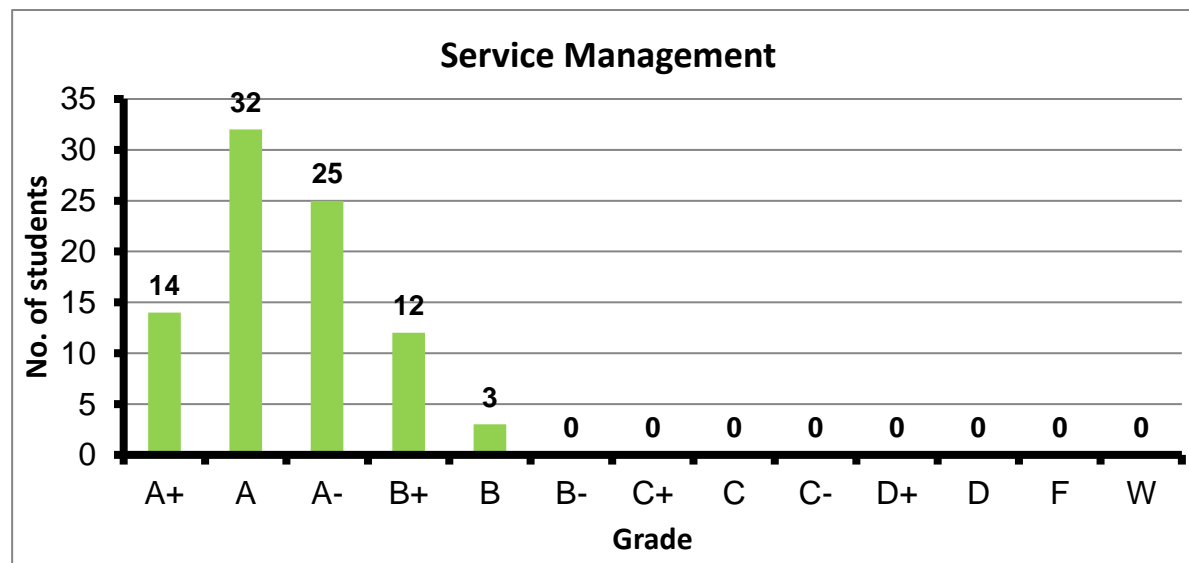

Course: Marketing
 Programs: Core
 Code: GENN326
 Student: 61
 A+ to C: 95%
 C- to D: 61
 F: 1
 W: 2
 Average: 3.28
 Std Dev: 0.80

Course: Selections of Life Long Skills
 Programs: Core
 Code: GENN327
 Student: 71
 A+ to C: 100%
 C- to D: 0%
 F: 0
 W: 0
 Average: 3.43
 Std Dev: 0.62

Course: Business Communication
 Programs: Core
 Code: GENN331
 Student: 14
 A+ to C: 100%
 C- to D: 0%
 F: 0
 W: 0
 Average: 3.48
 Std Dev: 0.48

Course: Service Management
 Programs: Core
 Code: GENN332
 Student: 84
 A+ to C: 100%
 C- to D: 0%
 F: 0
 W: 0
 Average: 3.78
 Std Dev: 0.29