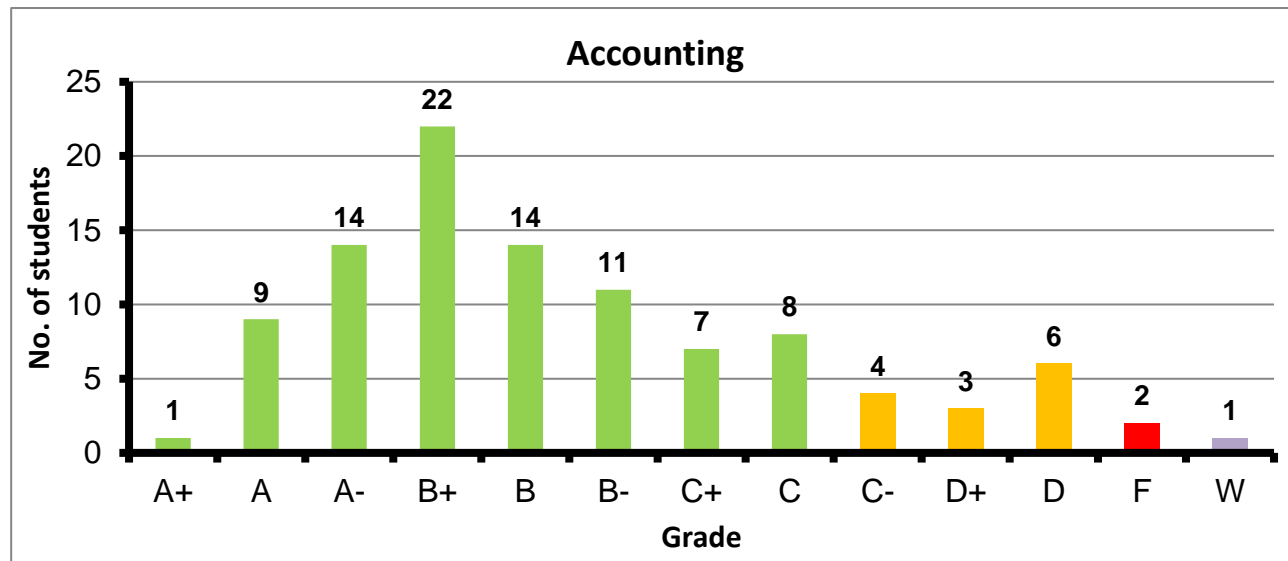

Course: Technical Writing
 Programs: Core
 Code: GENN101
 Student: 227
 A+ to C: 98%
 C- to D: 0%
 F: 4
 W: 3
 Average: 3.29
 Std Dev: 0.67

Course: Fundamentals of Management
 Programs: Core
 Code: GENN102
 Student: 238
 A+ to C: 99%
 C- to D: 1%
 F: 0
 W: 1
 Average: 3.46
 Std Dev: 0.49

Course: Communication and Presentatio
 Programs: Core
 Code: GENN201
 Student: 158
 A+ to C: 100%
 C- to D: 158
 F: 0
 W: 4
 Average: 3.81
 Std Dev: 0.29

Course: Accounting
 Programs: Core
 Code: GENN204
 Student: 102
 A+ to C: 85%
 C- to D: 13%
 F: 2
 W: 1
 Average: 2.82
 Std Dev: 0.92