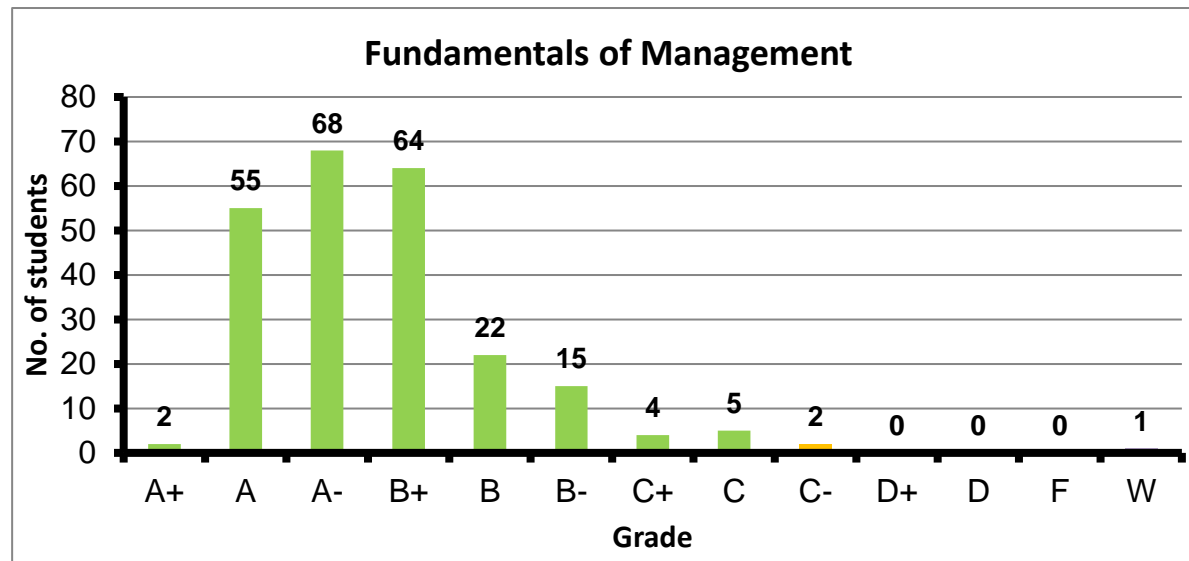

Course: Technical Writing
 Programs: Core
 Code: GENN101
 Student: 227
 A+ to C: 98%
 C- to D: 0%
 F: 4
 W: 3
 Average: 3.29
 Std Dev: 0.67

Course: Fundamentals of Management
 Programs: Core
 Code: GENN102
 Student: 238
 A+ to C: 99%
 C- to D: 1%
 F: 0
 W: 1
 Average: 3.46
 Std Dev: 0.49

Course: Communication and Presentatio
 Programs: Core
 Code: GENN201
 Student: 158
 A+ to C: 100%
 C- to D: 158
 F: 0
 W: 4
 Average: 3.81
 Std Dev: 0.29

Course: Accounting
 Programs: Core
 Code: GENN204
 Student: 102
 A+ to C: 85%
 C- to D: 13%
 F: 2
 W: 1
 Average: 2.82
 Std Dev: 0.92