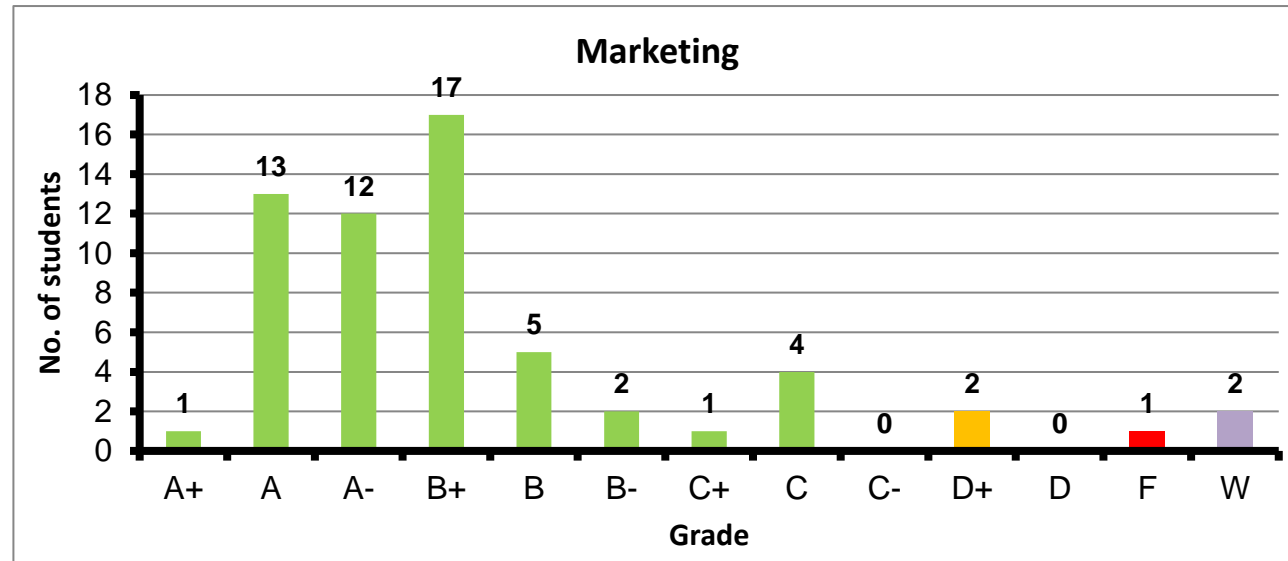

Course: Marketing
Programs: Core
Code: GENN326
Student: 61
A+ to C: 95%
C- to D: 61
F: 1
W: 2
Average: 3.28
Std Dev: 0.80