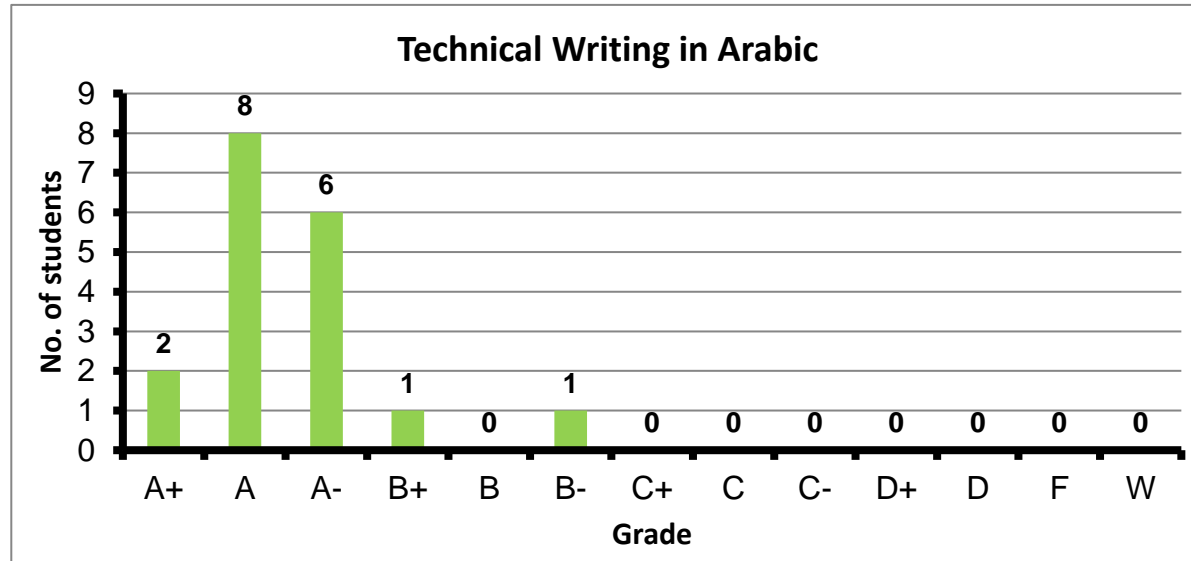

Course: Technical Writing in Arabic
Programs: Core
Code: GENN311
Student: 18
A+ to C: 100%
C- to D: 0%
F: 0
W: 0
Average: 3.79
Std Dev: 0.34