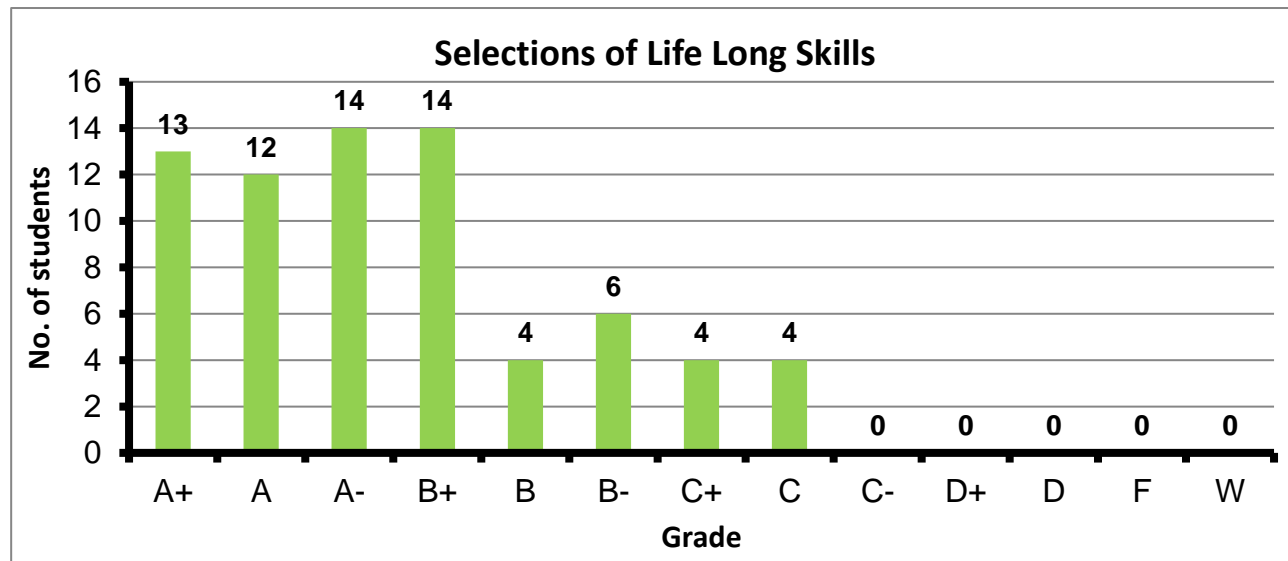

Course: Technical Writing in Arabic
 Programs: Core
 Code: GENN311
 Student: 18
 A+ to C: 100%
 C- to D: 0%
 F: 0
 W: 0
 Average: 3.79
 Std Dev: 0.34

Course: Foreign Language
 Programs: Core
 Code: GENN321
 Student: 76
 A+ to C: 100%
 C- to D: 0%
 F: 0
 W: 0
 Average: 3.93
 Std Dev: 0.27

Course: Marketing
 Programs: Core
 Code: GENN326
 Student: 61
 A+ to C: 95%
 C- to D: 61
 F: 1
 W: 2
 Average: 3.28
 Std Dev: 0.80

Course: Selections of Life Long Skills
 Programs: Core
 Code: GENN327
 Student: 71
 A+ to C: 100%
 C- to D: 0%
 F: 0
 W: 0
 Average: 3.43
 Std Dev: 0.62