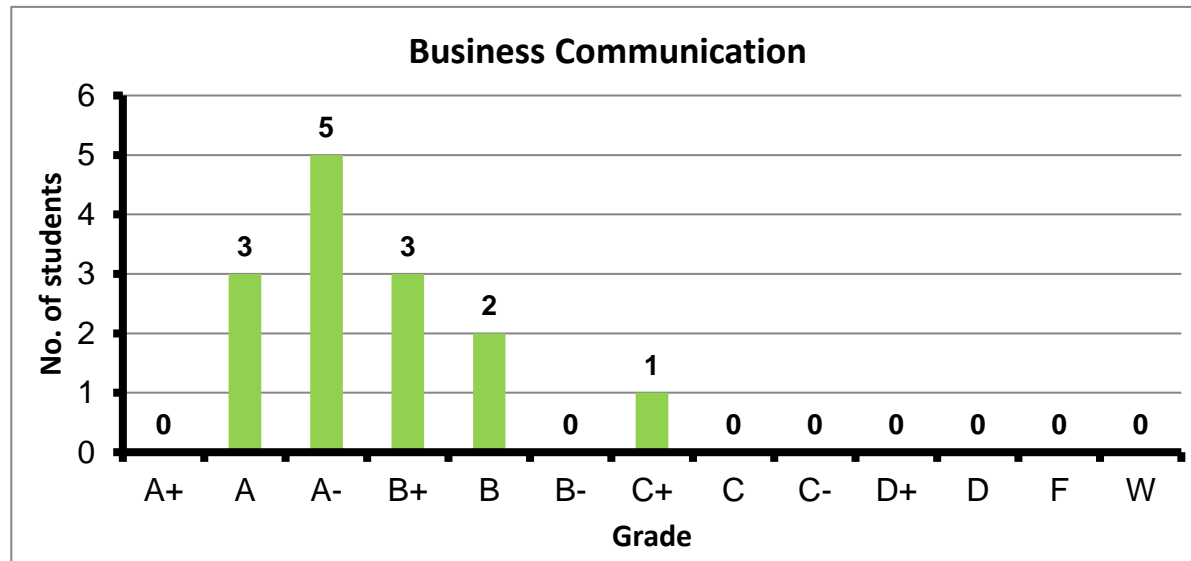

Course: Business Communication
Programs: Core
Code: GENN331
Student: 14
A+ to C: 100%
C- to D: 0%
F: 0
W: 0
Average: 3.48
Std Dev: 0.48