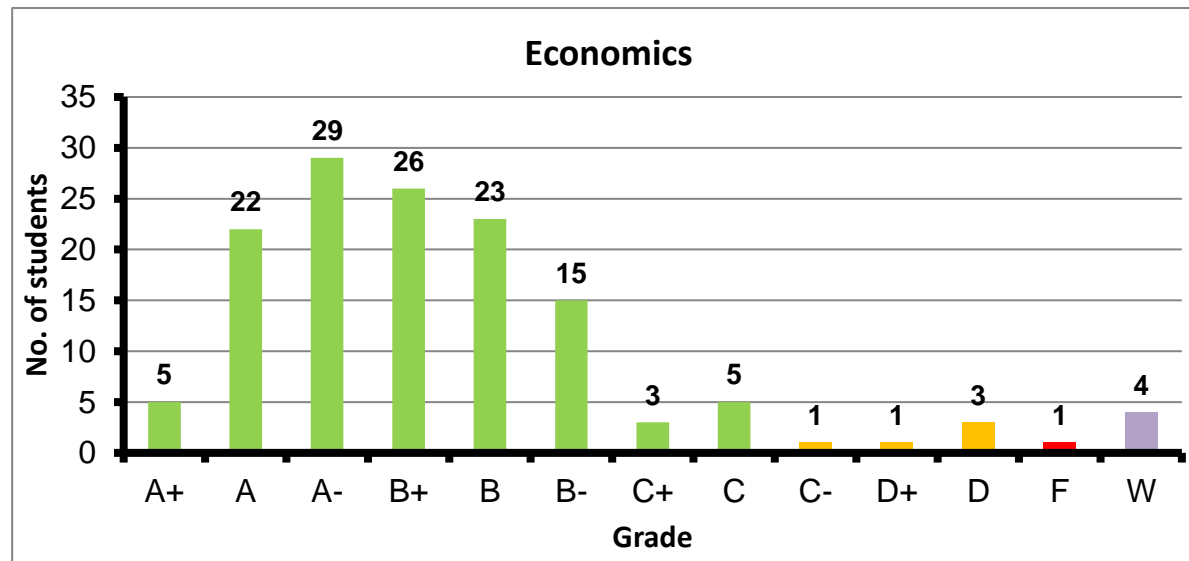

Course: Communication and Presentatio
 Programs: Core
 Code: GENN201
 Student: 158
 A+ to C: 100%
 C- to D: 158
 F: 0
 W: 4
 Average: 3.81
 Std Dev: 0.29

Course: Accounting
 Programs: Core
 Code: GENN204
 Student: 102
 A+ to C: 85%
 C- to D: 13%
 F: 2
 W: 1
 Average: 2.82
 Std Dev: 0.92

Course: Risk Management and Environment
 Programs: Core
 Code: GENN210
 Student: 210
 A+ to C: 100%
 C- to D: 0%
 F: 0
 W: 2
 Average: 3.37
 Std Dev: 0.42

Course: Economics
 Programs: Core
 Code: GENN221
 Student: 138
 A+ to C: 96%
 C- to D: 4%
 F: 1
 W: 4
 Average: 3.24
 Std Dev: 0.72