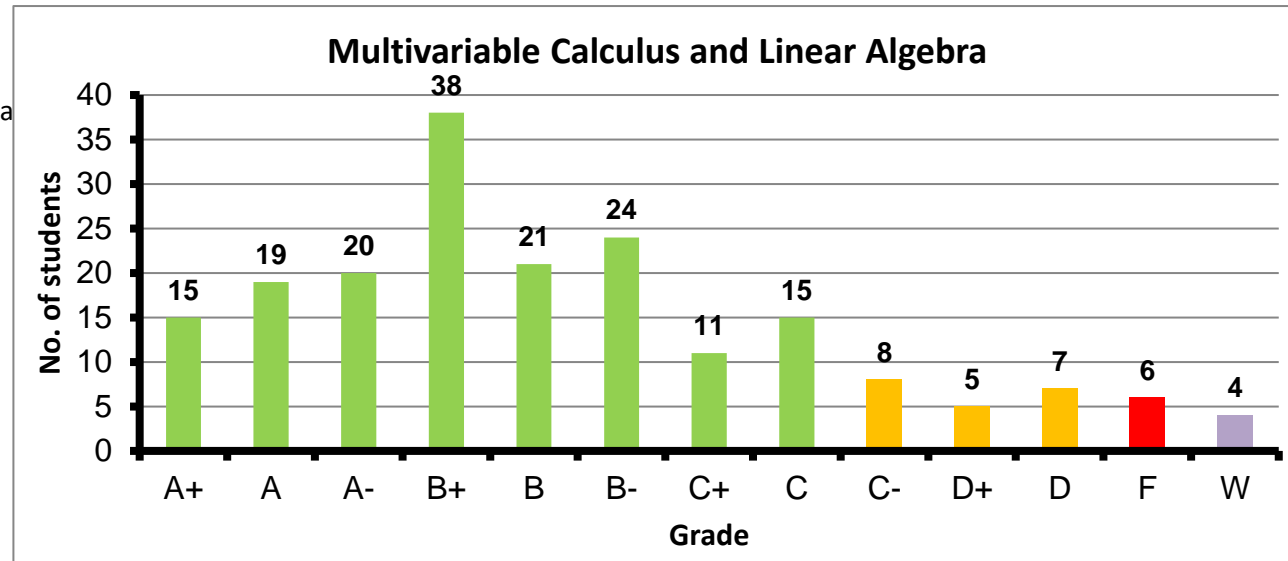

Course: Multivariable Calculus and Linea
Programs: Core
Code: MTHN102
Student: 194
A+ to C: 86%
C- to D: 194
F: 6
W: 4
Average: 2.89
Std Dev: 0.97