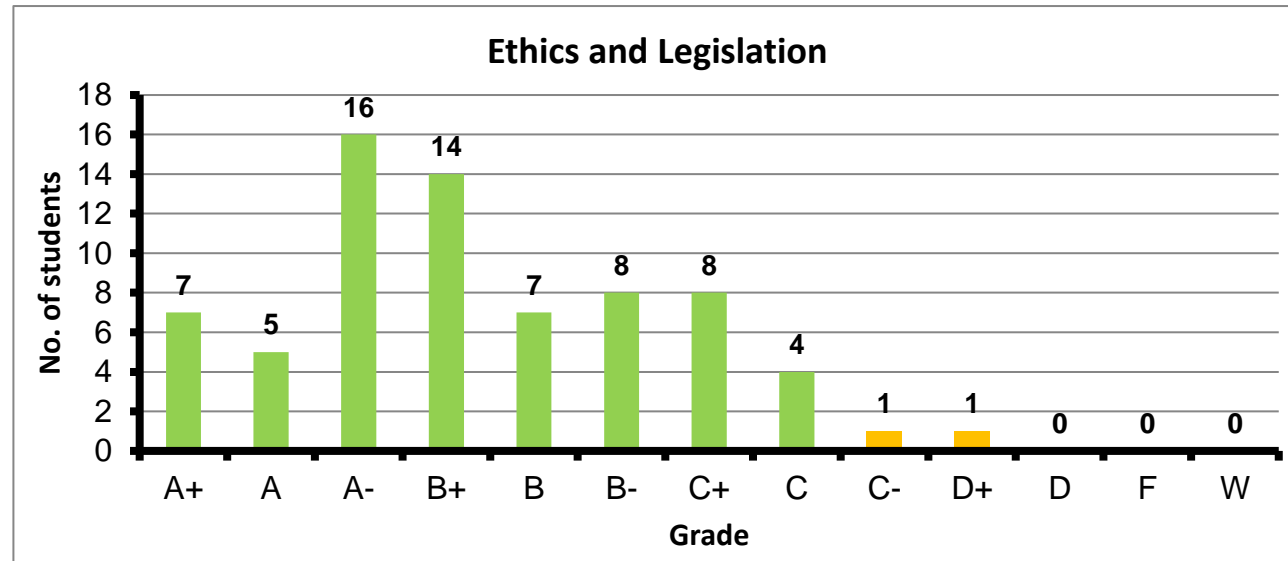

Course: Ethics and Legislation
Programs: Core
Code: GENN301
Student: 71
A+ to C: 97%
C- to D: 71
F: 0
W: 0
Average: 3.18
Std Dev: 0.68