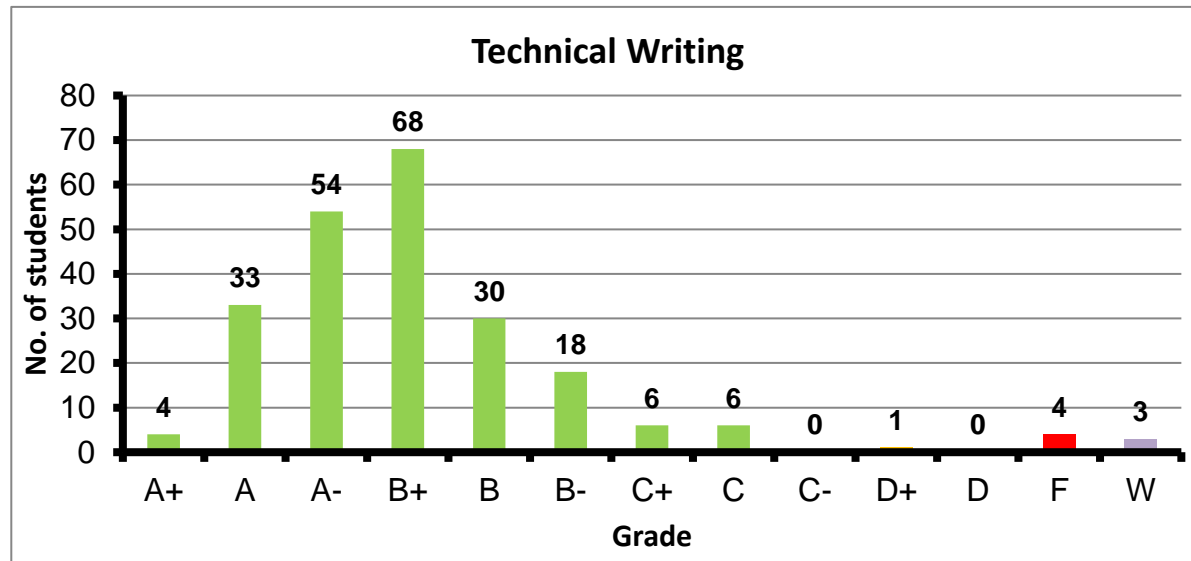

Course: Technical Writing
 Programs: Core
 Code: GENN101
 Student: 227
 A+ to C: 98%
 C- to D: 0%
 F: 4
 W: 3
 Average: 3.29
 Std Dev: 0.67

Course: Fundamentals of Management
 Programs: Core
 Code: GENN102
 Student: 238
 A+ to C: 99%
 C- to D: 1%
 F: 0
 W: 1
 Average: 3.46
 Std Dev: 0.49