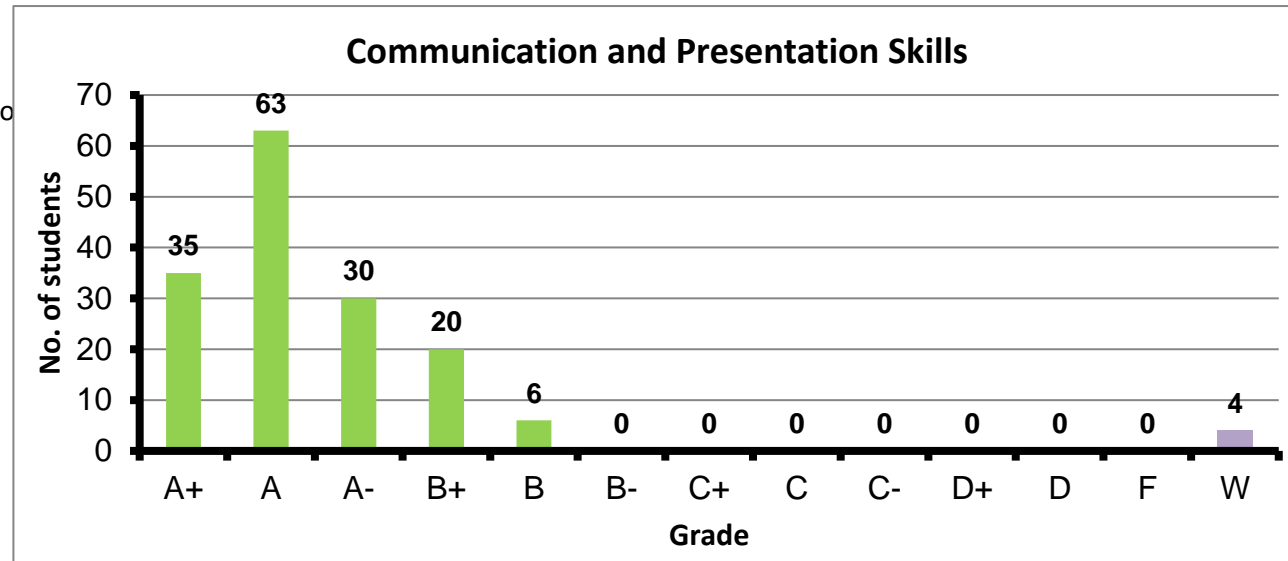

Course: Communication and Presentatio
Programs: Core
Code: GENN201
Student: 158
A+ to C: 100%
C- to D: 158
F: 0
W: 4
Average: 3.81
Std Dev: 0.29