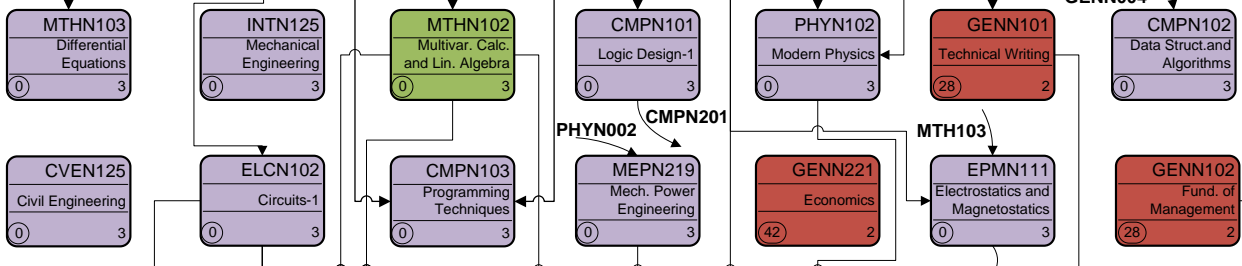

Course Map 2 – Electrical Energy Engineering (EEE) 2016/2017

Freshman

Sophomore

Junior

Senior 1

Senior 2

Legend

- University Courses
- College Courses
- Major Courses
- Discipline Courses

CODE	
Course Name	
0	3

Credit Hour
 Pre-requisite
 Credits
 Pre-requisite

Notes:
 1- Industrial Training courses not shown in course map.
 2- Electives Pre-requisites not shown