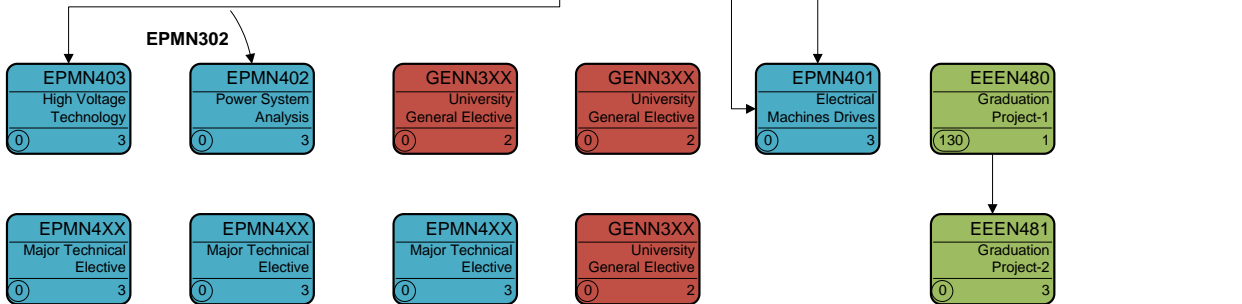

Course Map 2 – Electrical Energy Engineering (EEE) 2016/2017

Freshman

Sophomore

Junior

Senior 1

Senior 2

Legend

- University Courses
- College Courses
- Major Courses
- Discipline Courses

CODE	
Course Name	
0	3

Credit Hour
 Pre-requisite
 Credits
 Pre-requisite

Notes:
 1- Industrial Training courses not shown in course map.
 2- Electives Pre-requisites not shown