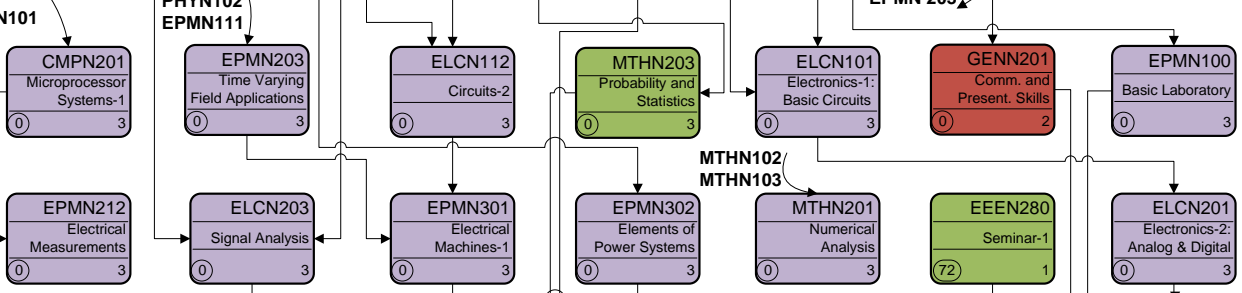

Course Map 2 – Electrical Energy Engineering (EEE) 2016/2017

Freshman

Sophomore

Junior

Senior 1

Senior 2

Legend

- University Courses
- College Courses
- Major Courses
- Discipline Courses

CODE	
Course Name	
0	3

Credit Hour
 Pre-requisite
 Credits
 Pre-requisite

Notes:
 1- Industrial Training courses not shown in course map.
 2- Electives Pre-requisites not shown