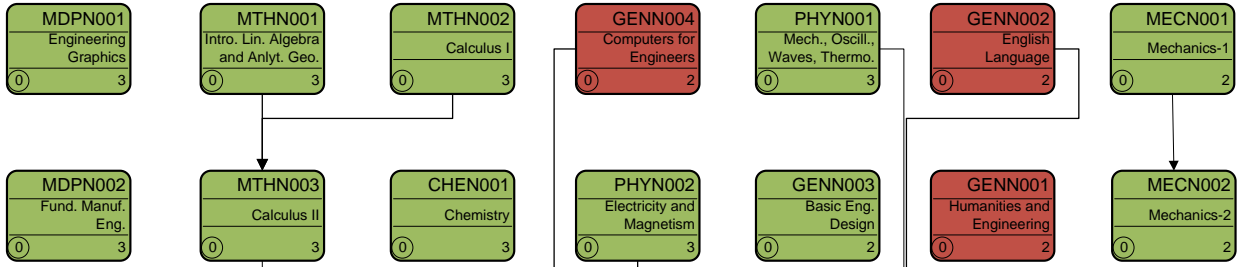

Course Map 2 – Electrical Energy Engineering (EEE) 2016/2017

Freshman

Sophomore

Junior

Senior 1

Senior 2

Legend

- University Courses
- College Courses
- Major Courses
- Discipline Courses

CODE	
Course Name	
0	3

Credit Hour
 Pre-requisite
 Credits
 Pre-requisite

Notes:
 1- Industrial Training courses not shown in course map.
 2- Electives Pre-requisites not shown