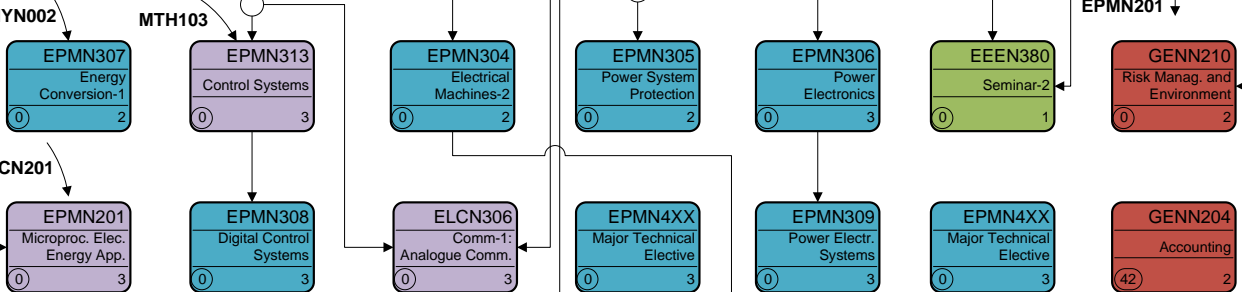

Course Map 2 – Electrical Energy Engineering (EEE) 2016/2017

Freshman

Sophomore

Junior

Senior 1

Senior 2

Legend

- University Courses
- College Courses
- Major Courses
- Discipline Courses

CODE	
Course Name	
0	3

Credit Hour
 Pre-requisite
 Credits
 Pre-requisite

Notes:
 1- Industrial Training courses not shown in course map.
 2- Electives Pre-requisites not shown