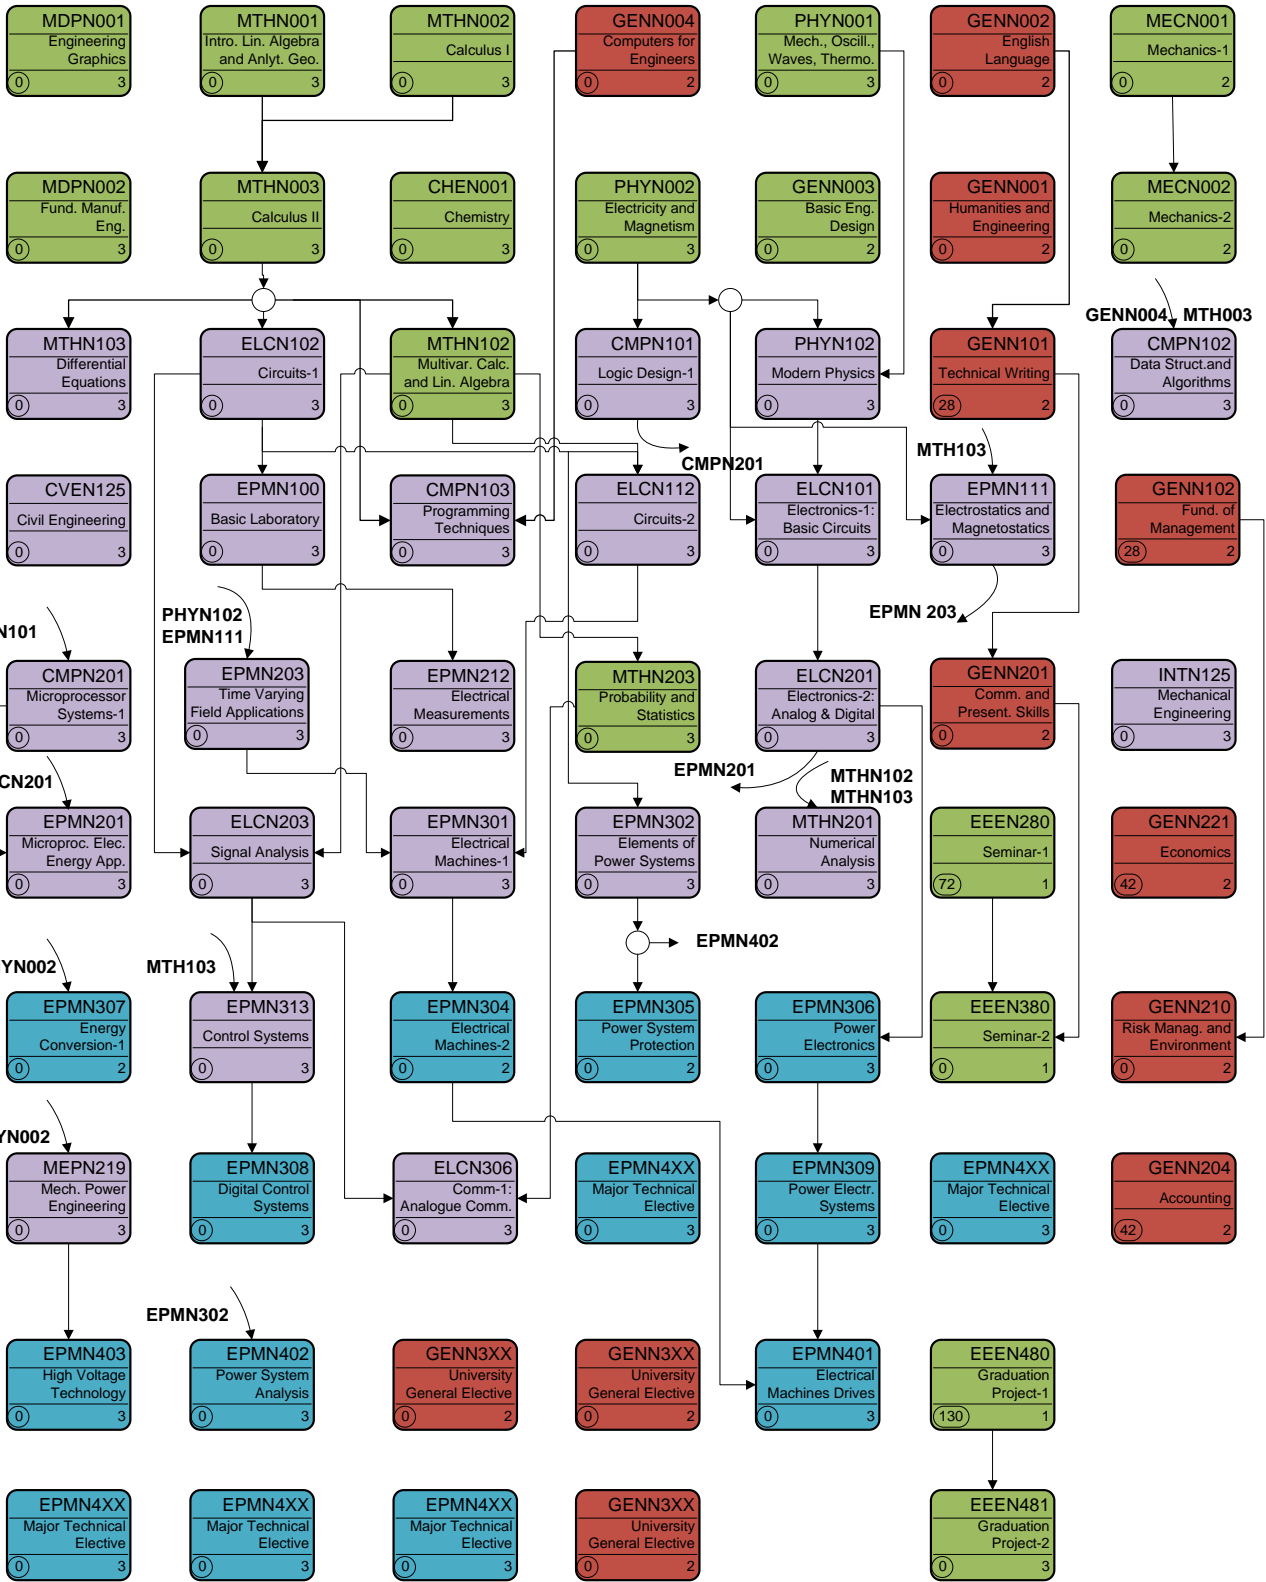

Course Map 1- Electrical Energy Engineering (EEE) 2016/2017

Freshman

Sophomore

Junior

Senior 1

Senior 2

Legend

- University Courses
- College Courses
- Major Courses
- Discipline Courses

	CODE
	Course Name
(0)	3
Credit Hour	Credits

Pre-requisite →

Notes:
 1- Industrial Training courses not shown in course map.
 2- Electives Pre-requisites not shown