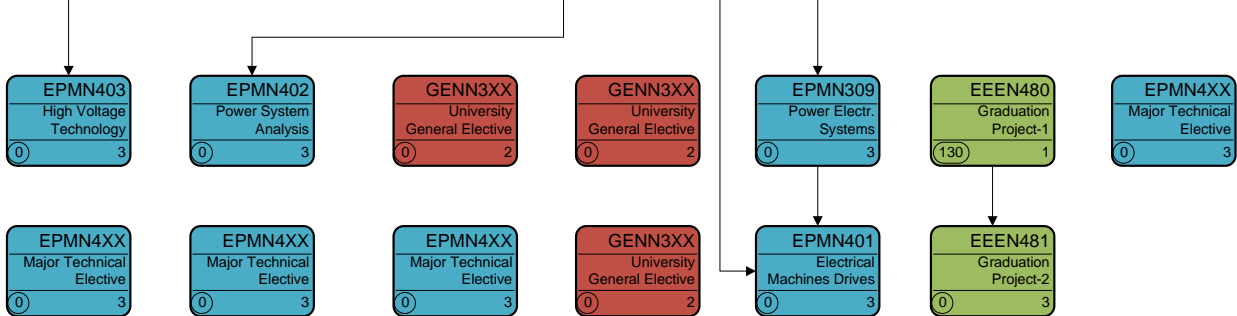

# Course Map 2– Electrical Energy Engineering (EEE) 2018/2019

Freshman

Sophomore

Junior

Senior 1

Senior 2

**Legend**

- University Courses
- College Courses
- Major Courses
- Discipline Courses

	CODE
	Course Name
(0)	3
Credit Hour	Credits
Pre-requisite	Pre-requisite

**Notes:**  
 1- Industrial Training courses not shown in course map.  
 2- Electives Pre-requisites not shown