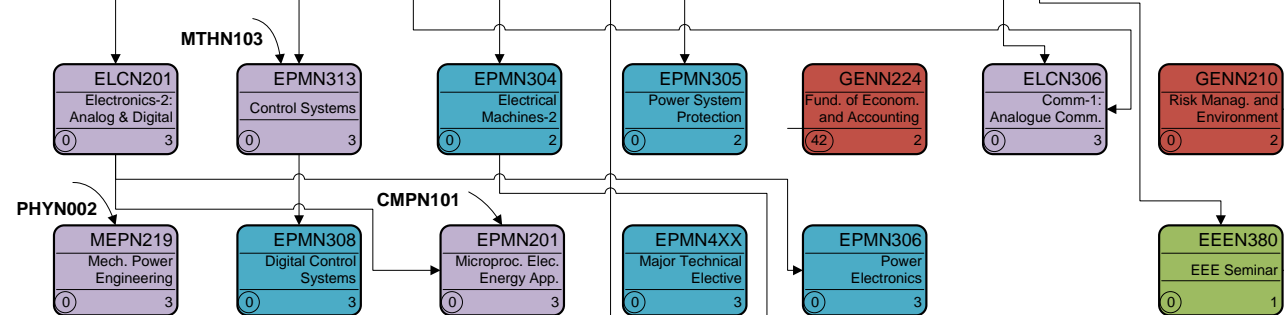

# Course Map 2– Electrical Energy Engineering (EEE) 2018/2019

Freshman

Sophomore

Junior

Senior 1

Senior 2

**Legend**

- University Courses
- College Courses
- Major Courses
- Discipline Courses

	CODE
	Course Name
(0)	3
Credit Hour	Credits
Pre-requisite	Pre-requisite

**Notes:**  
 1- Industrial Training courses not shown in course map.  
 2- Electives Pre-requisites not shown