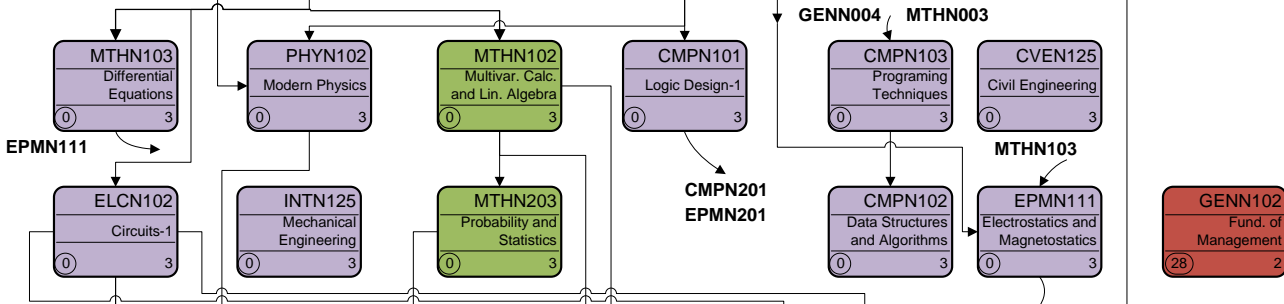

# Course Map 2– Electrical Energy Engineering (EEE) 2018/2019

Freshman

Sophomore

Junior

Senior 1

Senior 2

**Legend**

- University Courses
- College Courses
- Major Courses
- Discipline Courses

	CODE
	Course Name
(0)	3
Credit Hour	Credits
Pre-requisite	Pre-requisite

**Notes:**  
 1- Industrial Training courses not shown in course map.  
 2- Electives Pre-requisites not shown