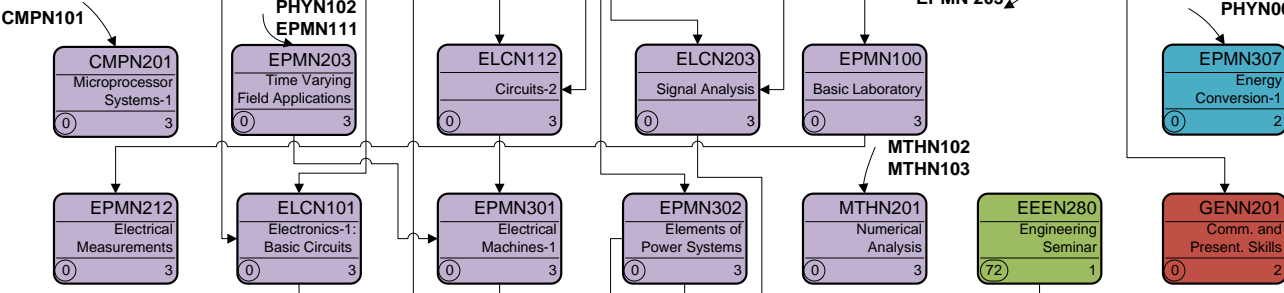

# Course Map 2– Electrical Energy Engineering (EEE) 2018/2019

Freshman

Sophomore

Junior

Senior 1

Senior 2

**Legend**

- University Courses
- College Courses
- Major Courses
- Discipline Courses

	CODE
	Course Name
(0)	3
Credit Hour	Credits
Pre-requisite	Pre-requisite

**Notes:**  
 1- Industrial Training courses not shown in course map.  
 2- Electives Pre-requisites not shown