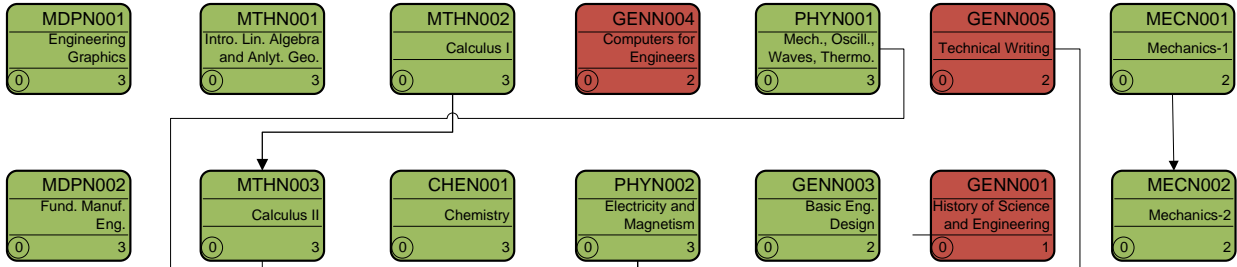

# Course Map 2– Electrical Energy Engineering (EEE) 2018/2019

Freshman

Sophomore

Junior

Senior 1

Senior 2

**Legend**

- University Courses
- College Courses
- Major Courses
- Discipline Courses

	CODE
	Course Name
(0)	3
Credit Hour	Credits
Pre-requisite	Pre-requisite

**Notes:**  
 1- Industrial Training courses not shown in course map.  
 2- Electives Pre-requisites not shown