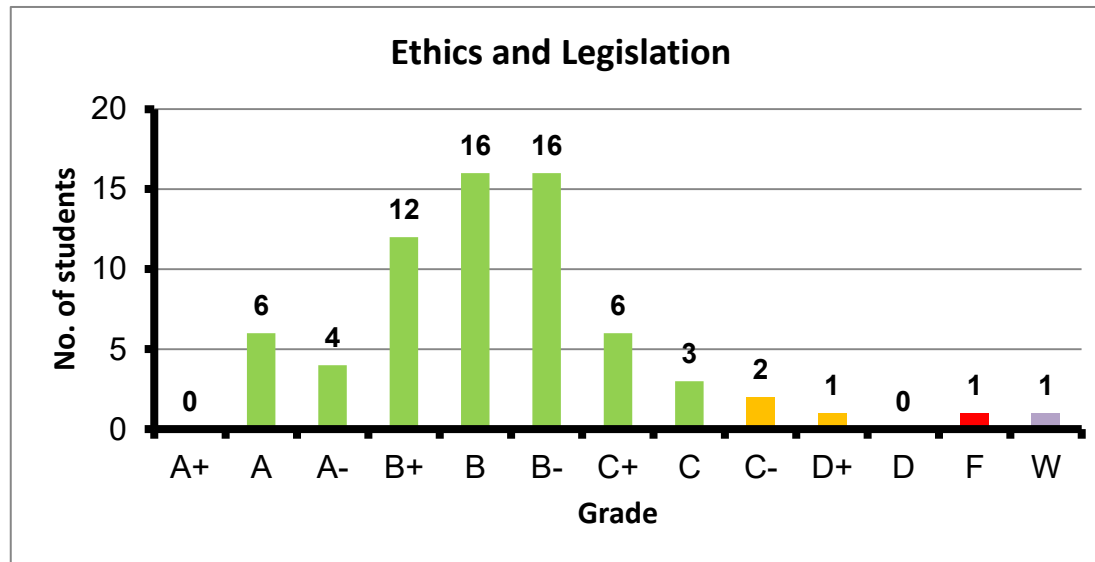

Course: Ethics and Legislation
Programs: Core
Code: GENN301
Student: 68
A+ to C: 94%
C- to D: 4%
F: 1
W: 1
Average: 2.90
Std Dev: 0.69