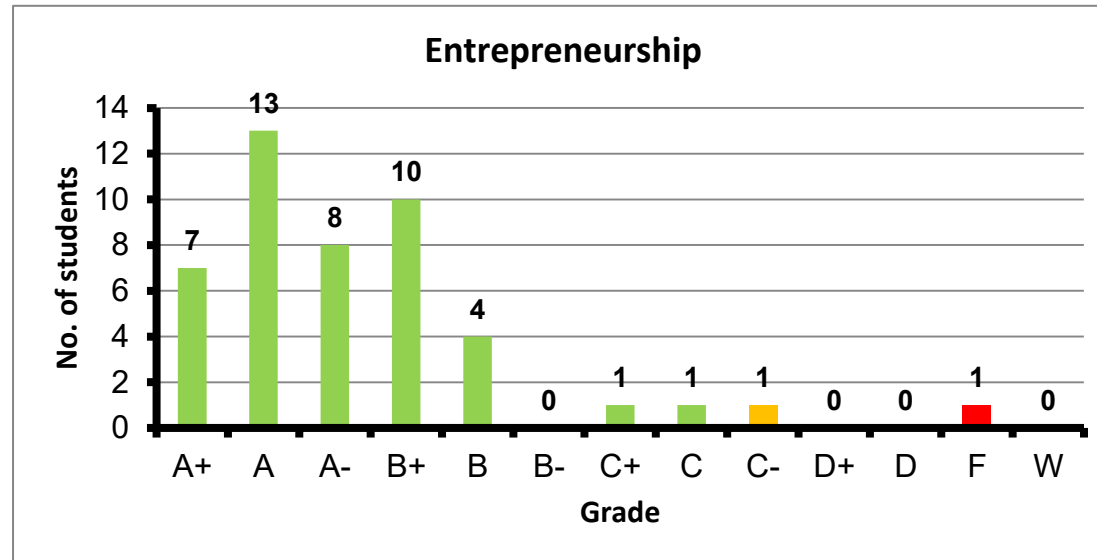

Course: Entrepreneurship
Programs: Core
Code: GENN307
Student: 46
A+ to C: 96%
C- to D: 2%
F: 1
W: 0
Average: 3.49
Std Dev: 0.76