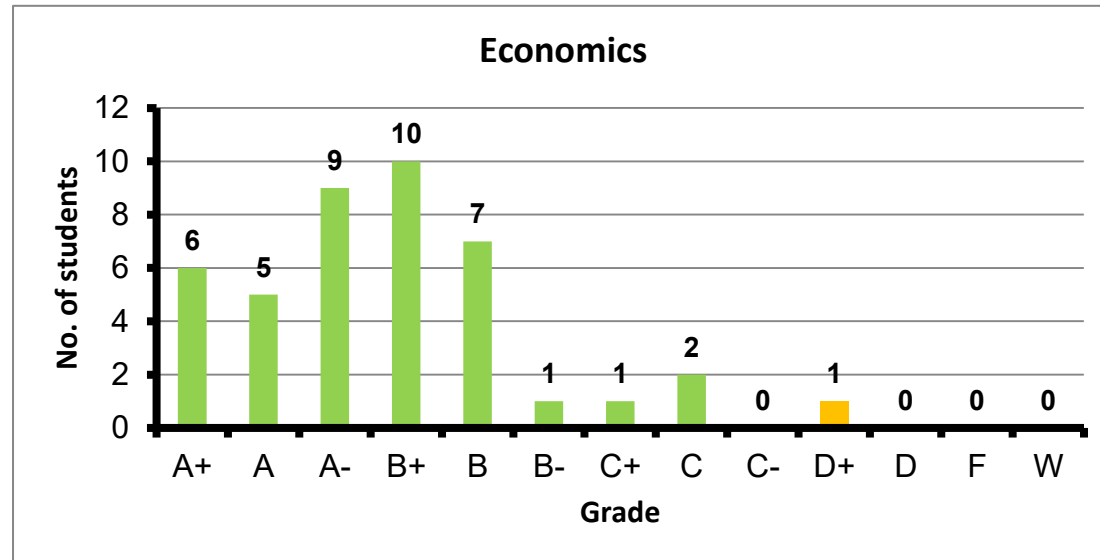

Course: Fundamentals of Management
 Programs: Core
 Code: GENN102
 Student: 125
 A+ to C: 94%
 C- to D: 5%
 F: 1
 W: 0
 Average: 3.23
 Std Dev: 0.77

Course: Communication and Presentation Skills
 Programs: Core
 Code: GENN201
 Student: 188
 A+ to C: 100%
 C- to D: 0%
 F: 0
 W: 1
 Average: 3.76
 Std Dev: 0.39

Course: Economics
 Programs: Core
 Code: GENN221
 Student: 42
 A+ to C: 98%
 C- to D: 2%
 F: 0
 W: 0
 Average: 3.37
 Std Dev: 0.62

Course: Fundamentals of Economics and Accounting
 Programs: Core
 Code: GENN224
 Student: 188
 A+ to C: 94%
 C- to D: 5%
 F: 2
 W: 6
 Average: 3.29
 Std Dev: 0.79