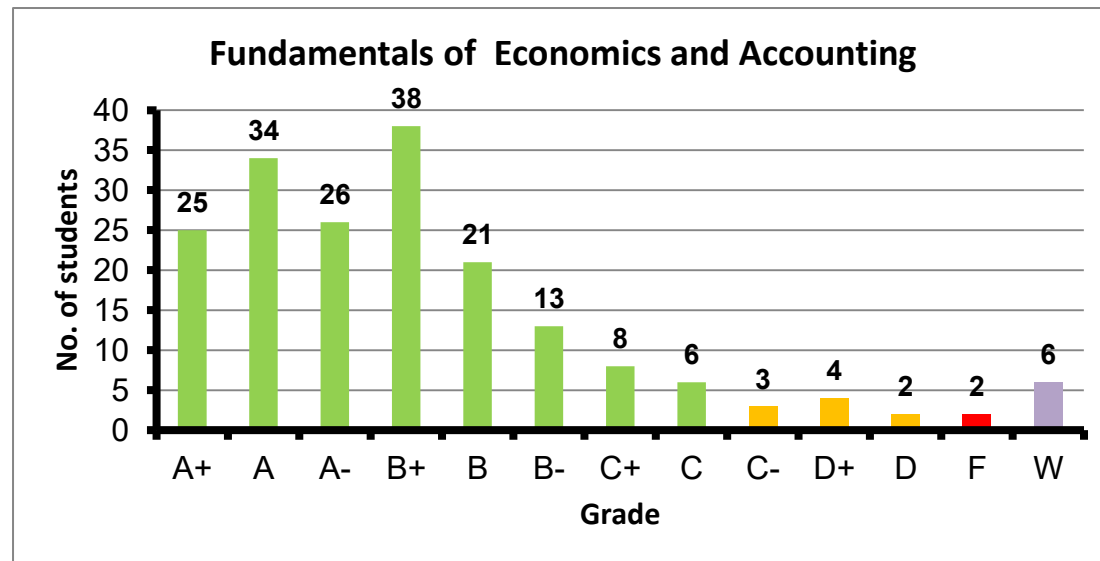

Course: Accounting
 Programs: Core
 Code: GENN204
 Student: 29
 A+ to C: 100%
 C- to D: 0%
 F: 0
 W: 2
 Average: 3.02
 Std Dev: 0.82

Course: Risk Management and Environment
 Programs: Core
 Code: GENN210
 Student: 201
 A+ to C: 99%
 C- to D: 1%
 F: 2
 W: 1
 Average: 3.44
 Std Dev: 0.56

Course: Economics
 Programs: Core
 Code: GENN221
 Student: 42
 A+ to C: 98%
 C- to D: 2%
 F: 0
 W: 0
 Average: 3.37
 Std Dev: 0.62

Course: Fundamentals of Economics and Accounting
 Programs: Core
 Code: GENN224
 Student: 188
 A+ to C: 94%
 C- to D: 5%
 F: 2
 W: 6
 Average: 3.29
 Std Dev: 0.79