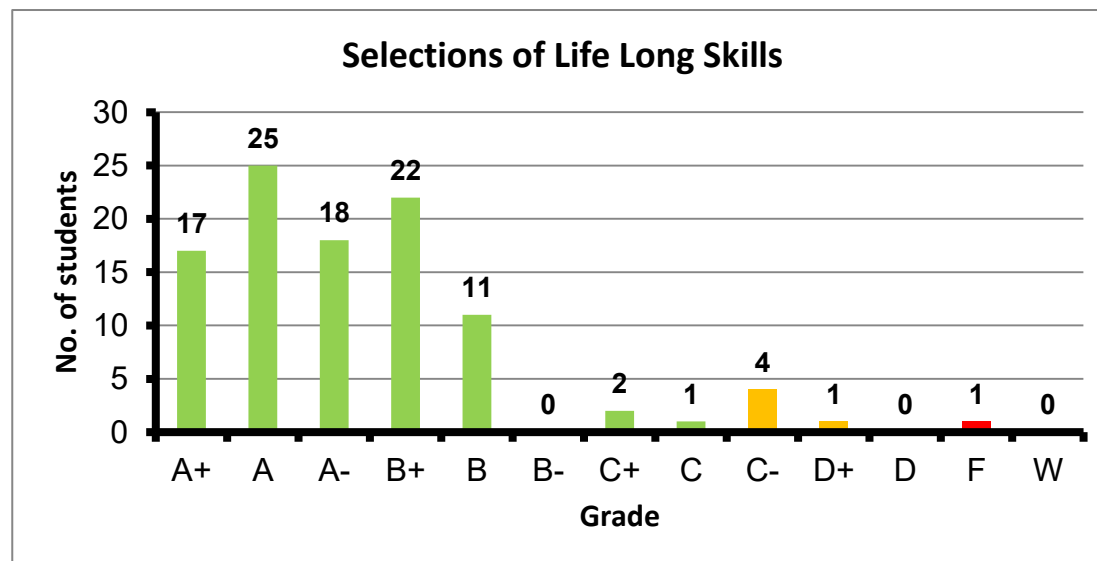

Course: Entrepreneurship
 Programs: Core
 Code: GENN307
 Student: 46
 A+ to C: 96%
 C- to D: 2%
 F: 1
 W: 0
 Average: 3.49
 Std Dev: 0.76

Course: Technical Writing in Arabic
 Programs: Core
 Code: GENN311
 Student: 39
 A+ to C: 100%
 C- to D: 0%
 F: 0
 W: 0
 Average: 3.83
 Std Dev: 0.33

Course: Marketing
 Programs: Core
 Code: GENN326
 Student: 59
 A+ to C: 98%
 C- to D: 2%
 F: 0
 W: 1
 Average: 3.57
 Std Dev: 0.53

Course: Selections of Life Long Skills
 Programs: Core
 Code: GENN327
 Student: 102
 A+ to C: 94%
 C- to D: 5%
 F: 1
 W: 0
 Average: 3.48
 Std Dev: 0.70