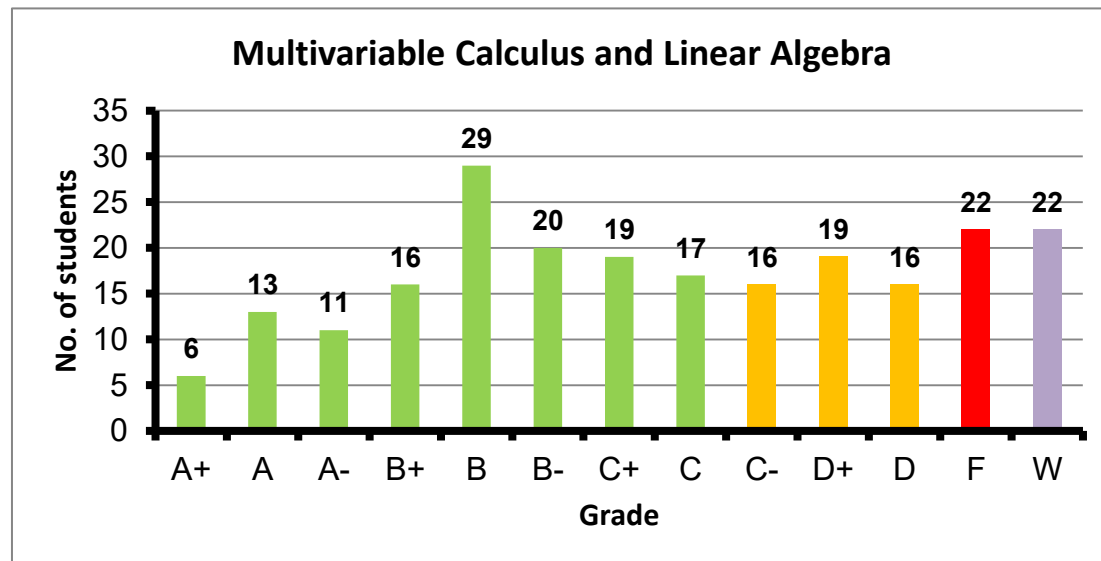

Course: Multivariable Calculus and Linear Algebra
Programs: Core
Code: MTHN102
Student: 226
A+ to C: 64%
C- to D: 25%
F: 22
W: 22
Average: 2.25
Std Dev: 1.17