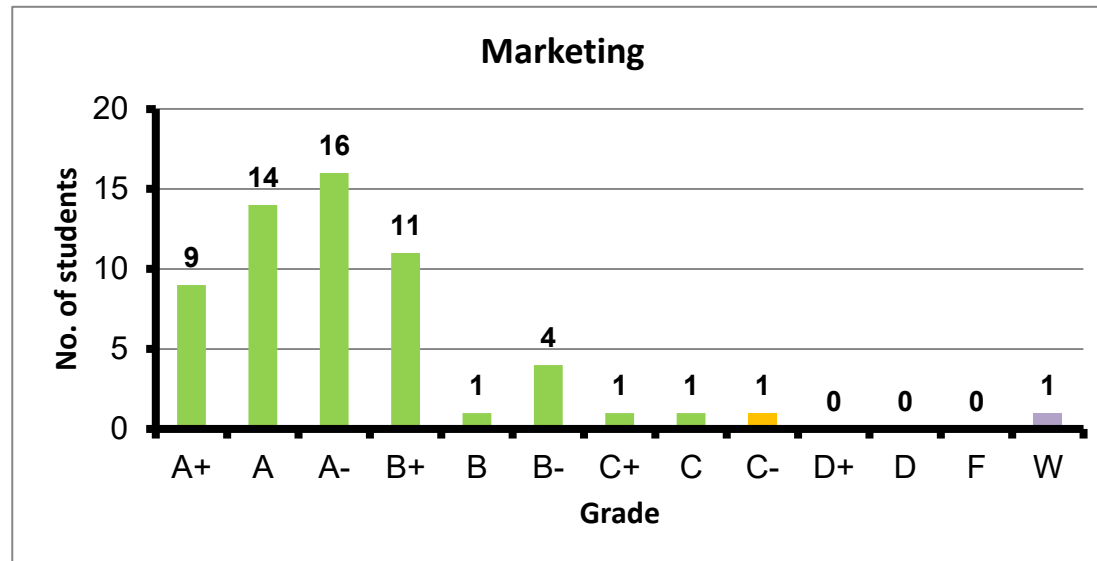

Course: Marketing
Programs: Core
Code: GENN326
Student: 59
A+ to C: 98%
C- to D: 2%
F: 0
W: 1
Average: 3.57
Std Dev: 0.53