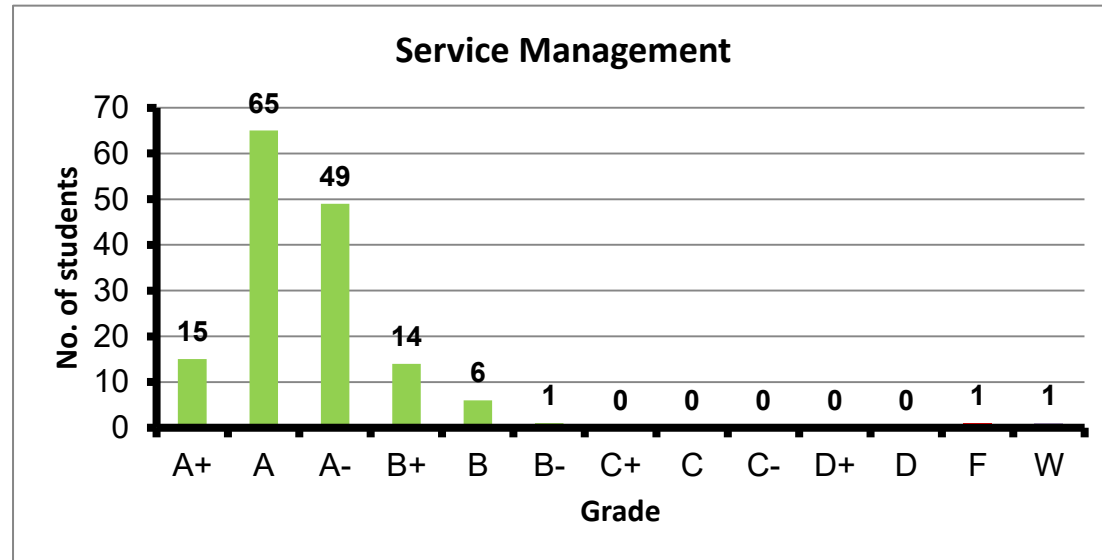

Course: Service Management
Programs: Core
Code: GENN332
Student: 152
A+ to C: 99%
C- to D: 0%
F: 1
W: 1
Average: 3.76
Std Dev: 0.42