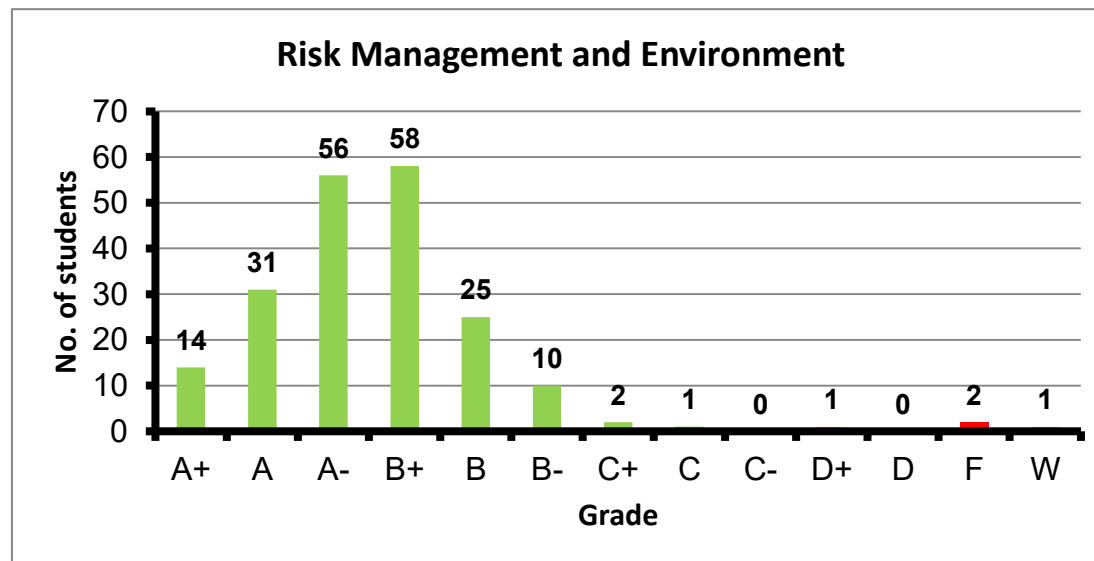

Course: Risk Management and Environment
Programs: Core
Code: GENN210
Student: 201
A+ to C: 99%
C- to D: 1%
F: 2
W: 1
Average: 3.44
Std Dev: 0.56