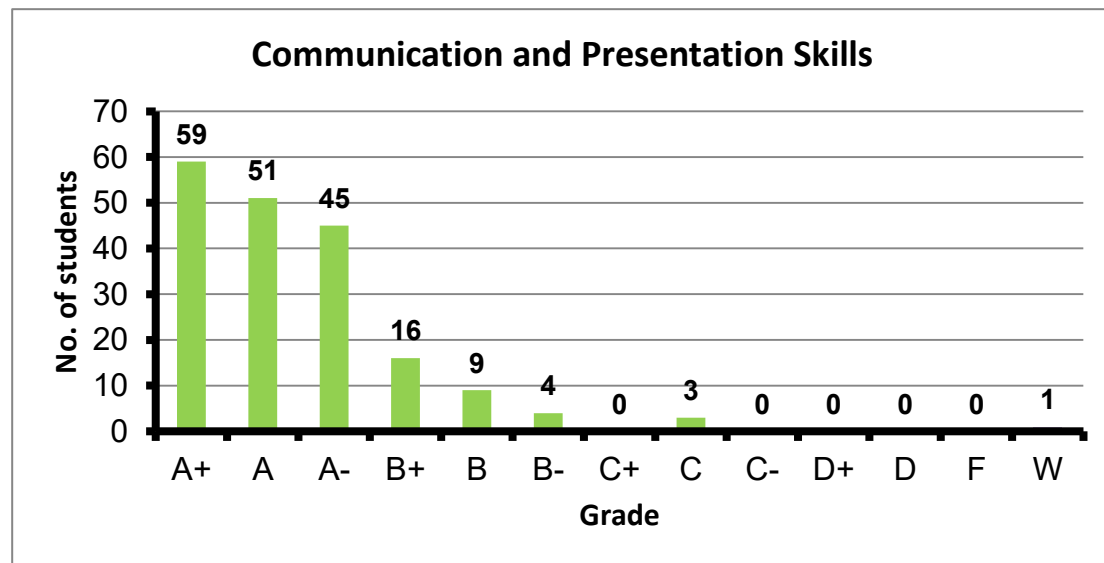

Course: Fundamentals of Management
 Programs: Core
 Code: GENN102
 Student: 125
 A+ to C: 94%
 C- to D: 5%
 F: 1
 W: 0
 Average: 3.23
 Std Dev: 0.77

Course: Communication and Presentation Skills
 Programs: Core
 Code: GENN201
 Student: 188
 A+ to C: 100%
 C- to D: 0%
 F: 0
 W: 1
 Average: 3.76
 Std Dev: 0.39