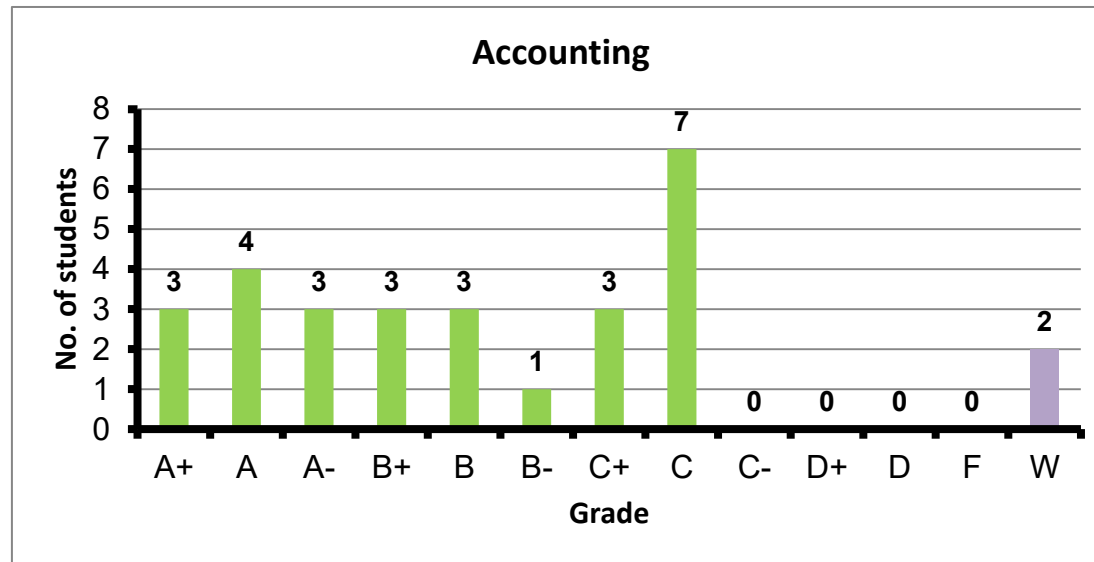

Course: Accounting
Programs: Core
Code: GENN204
Student: 29
A+ to C: 100%
C- to D: 0%
F: 0
W: 2
Average: 3.02
Std Dev: 0.82