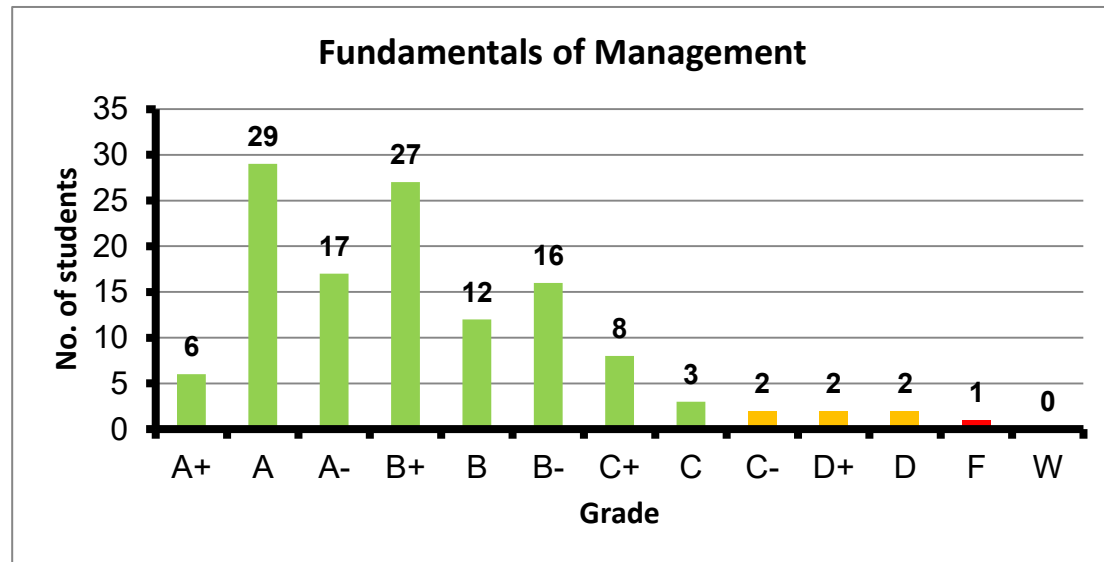

Course: Fundamentals of Management
 Programs: Core
 Code: GENN102
 Student: 125
 A+ to C: 94%
 C- to D: 5%
 F: 1
 W: 0
 Average: 3.23
 Std Dev: 0.77

Course: Communication and Presentation Skills
 Programs: Core
 Code: GENN201
 Student: 188
 A+ to C: 100%
 C- to D: 0%
 F: 0
 W: 1
 Average: 3.76
 Std Dev: 0.39