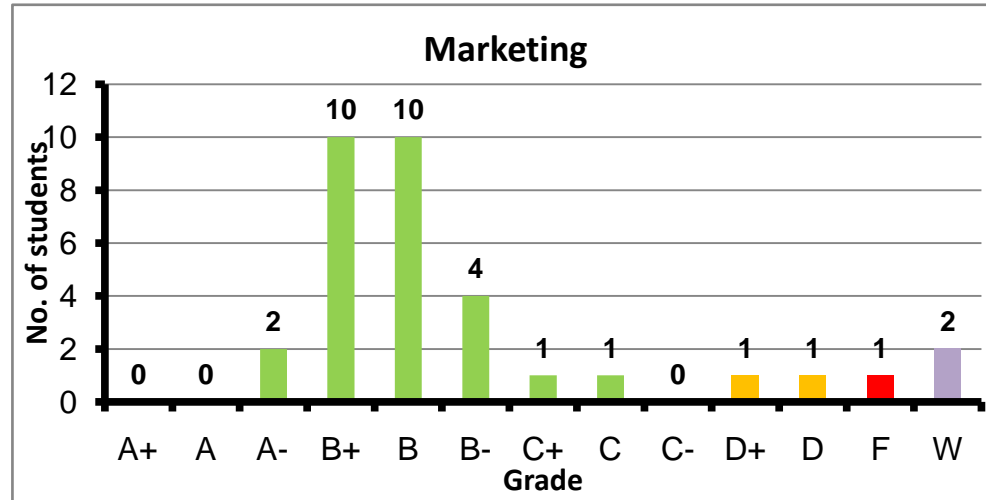

نتائج إمتحانات فصل صيف 2016

Course: Risk Management and Environment
 Programs: Core
 Code: GENN210
 Student: 47
 A+ to C: 98%
 C- to D: 2%
 F: 0
 W: 0
 Average: 3.23
 Std Dev: 0.63

Course: Economics
 Programs: Core
 Code: GENN221
 Student: 49
 A+ to C: 95%
 C- to D: 5%
 F: 0
 W: 5
 Average: 3.23
 Std Dev: 0.61

نتائج إمتحانات فصل صيف 2016

Course: Marketing
 Programs: Core
 Code: GENN326
 Student: 33
 A+ to C: 90%
 C- to D: 6%
 F: 1
 W: 2
 Average: 2.84
 Std Dev: 0.79

Course: Selections of Life Long Skills
 Programs: Core
 Code: GENN327
 Student: 14
 A+ to C: 92%
 C- to D: 0%
 F: 1
 W: 1
 Average: 2.92
 Std Dev: 1.01