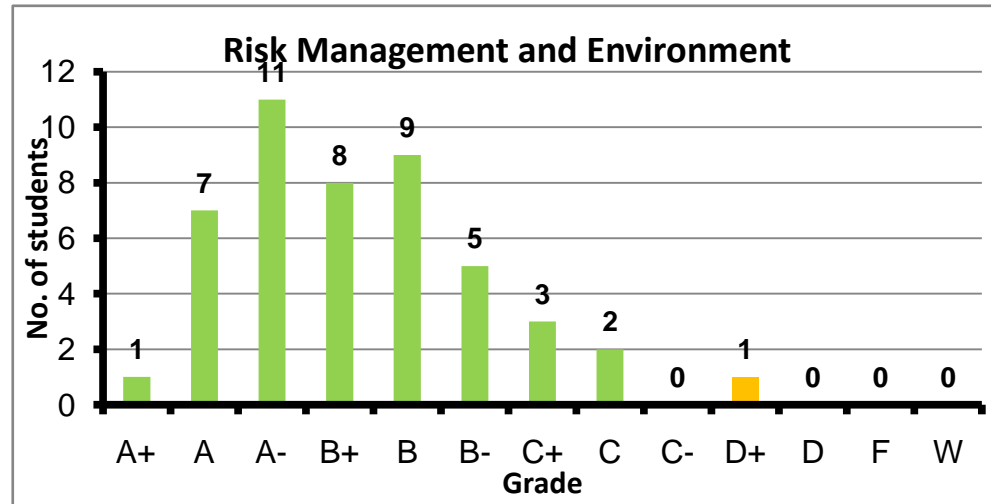

نتائج إمتحانات فصل صيف 2016

Course: Communication and Presentation Skills
 Programs: Core
 Code: GENN201
 Student: 110
 A+ to C: 99%
 C- to D: 1%
 F: 0
 W: 2
 Average: 3.39
 Std Dev: 0.48

Course: Accounting
 Programs: Core
 Code: GENN204
 Student: 53
 A+ to C: 96%
 C- to D: 4%
 F: 0
 W: 4
 Average: 3.35
 Std Dev: 0.66

نتائج إمتحانات فصل صيف 2016

Course: Risk Management and Environment
 Programs: Core
 Code: GENN210
 Student: 47
 A+ to C: 98%
 C- to D: 2%
 F: 0
 W: 0
 Average: 3.23
 Std Dev: 0.63

Course: Economics
 Programs: Core
 Code: GENN221
 Student: 49
 A+ to C: 95%
 C- to D: 5%
 F: 0
 W: 5
 Average: 3.23
 Std Dev: 0.61