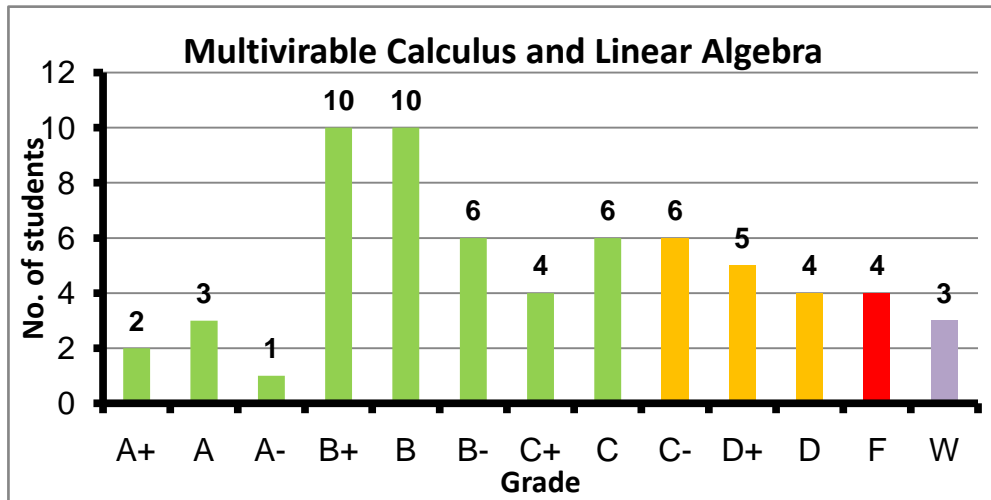

Course: Multivariable Calculus and Linear Algebra
Programs: Core
Code: MTHN102
Student: 64
A+ to C: 69%
C- to D: 25%
F: 4
W: 3
Average: 2.38
Std Dev: 1.06