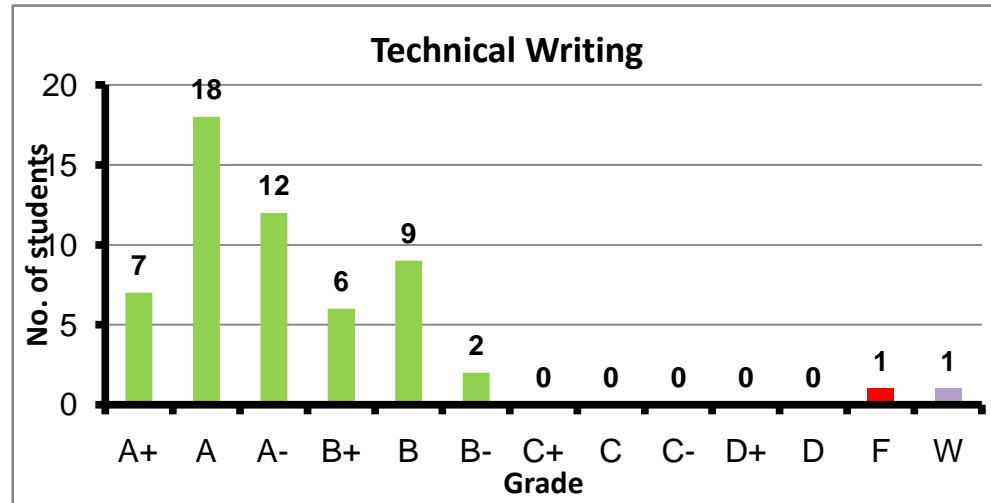

نتائج إمتحانات فصل صيف 2016

Course: Technical Writing
 Programs: Core
 Code: GENN101
 Student: 56
 A+ to C: 98%
 C- to D: 0%
 F: 1
 W: 1
 Average: 3.57
 Std Dev: 0.64

Course: Fundamentals of Management
 Programs: Core
 Code: GENN102
 Student: 64
 A+ to C: 96%
 C- to D: 2%
 F: 1
 W: 7
 Average: 3.43
 Std Dev: 0.72