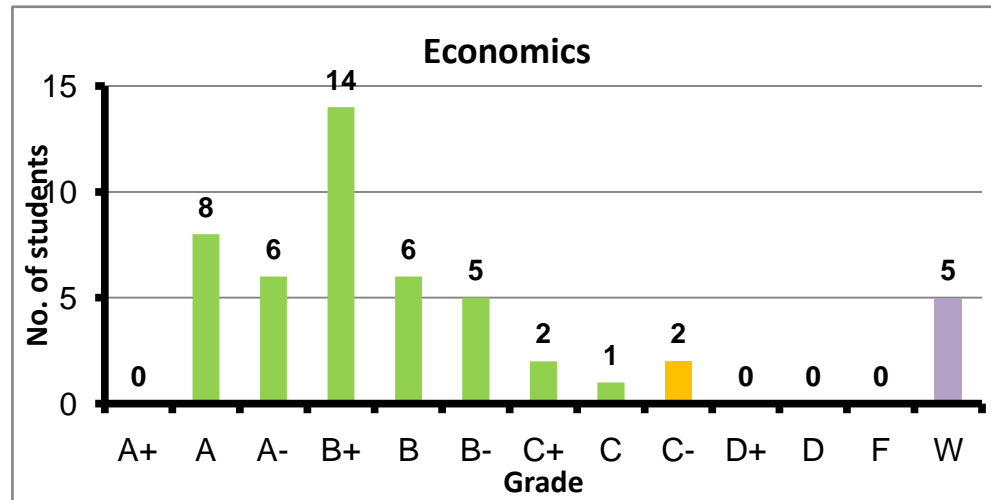

نتائج إمتحانات فصل صيف 2016

Course: Communication and Presentation Skills
 Programs: Core
 Code: GENN201
 Student: 110
 A+ to C: 99%
 C- to D: 1%
 F: 0
 W: 2
 Average: 3.39
 Std Dev: 0.48

Course: Accounting
 Programs: Core
 Code: GENN204
 Student: 53
 A+ to C: 96%
 C- to D: 4%
 F: 0
 W: 4
 Average: 3.35
 Std Dev: 0.66

نتائج إمتحانات فصل صيف 2016

Course: Risk Management and Environment
 Programs: Core
 Code: GENN210
 Student: 47
 A+ to C: 98%
 C- to D: 2%
 F: 0
 W: 0
 Average: 3.23
 Std Dev: 0.63

Course: Economics
 Programs: Core
 Code: GENN221
 Student: 49
 A+ to C: 95%
 C- to D: 5%
 F: 0
 W: 5
 Average: 3.23
 Std Dev: 0.61