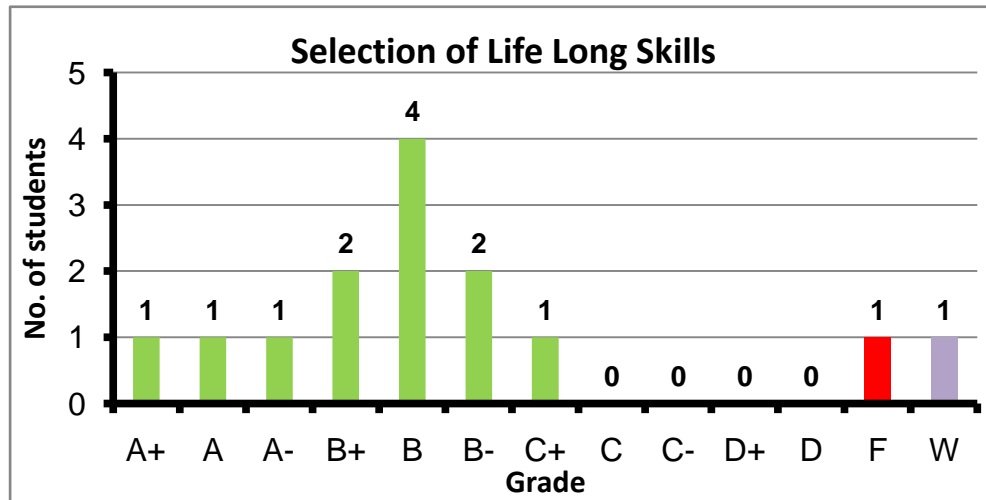

Course: Selections of Life Long Skills
Programs: Core
Code: GENN327
Student: 14
A+ to C: 92%
C- to D: 0%
F: 1
W: 1
Average: 2.92
Std Dev: 1.01