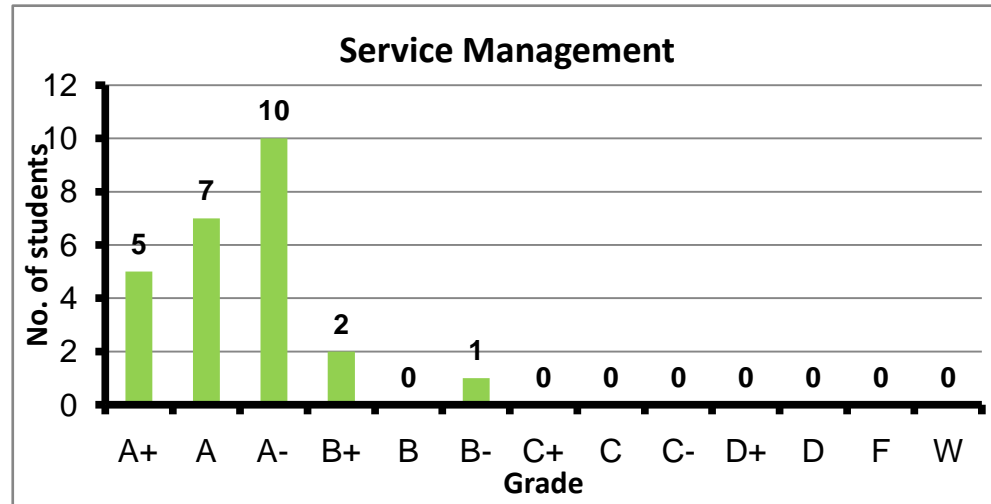

نتائج إمتحانات فصل صيف 2016

Course: Service Management
Programs: Core
Code: GENN332
Student: 25
A+ to C: 100%
C- to D: 0%
F: 0
W: 0
Average: 3.77
Std Dev: 0.31