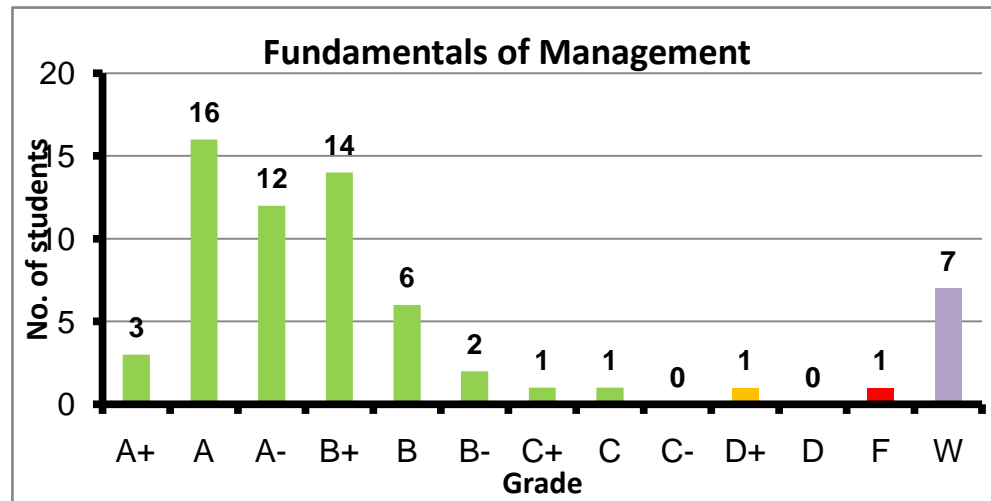

نتائج إمتحانات فصل صيف 2016

Course: Technical Writing
 Programs: Core
 Code: GENN101
 Student: 56
 A+ to C: 98%
 C- to D: 0%
 F: 1
 W: 1
 Average: 3.57
 Std Dev: 0.64

Course: Fundamentals of Management
 Programs: Core
 Code: GENN102
 Student: 64
 A+ to C: 96%
 C- to D: 2%
 F: 1
 W: 7
 Average: 3.43
 Std Dev: 0.72

نتائج إمتحانات فصل صيف 2016

Course: Communication and Presentation Skills
 Programs: Core
 Code: GENN201
 Student: 110
 A+ to C: 99%
 C- to D: 1%
 F: 0
 W: 2
 Average: 3.39
 Std Dev: 0.48

Course: Accounting
 Programs: Core
 Code: GENN204
 Student: 53
 A+ to C: 96%
 C- to D: 4%
 F: 0
 W: 4
 Average: 3.35
 Std Dev: 0.66