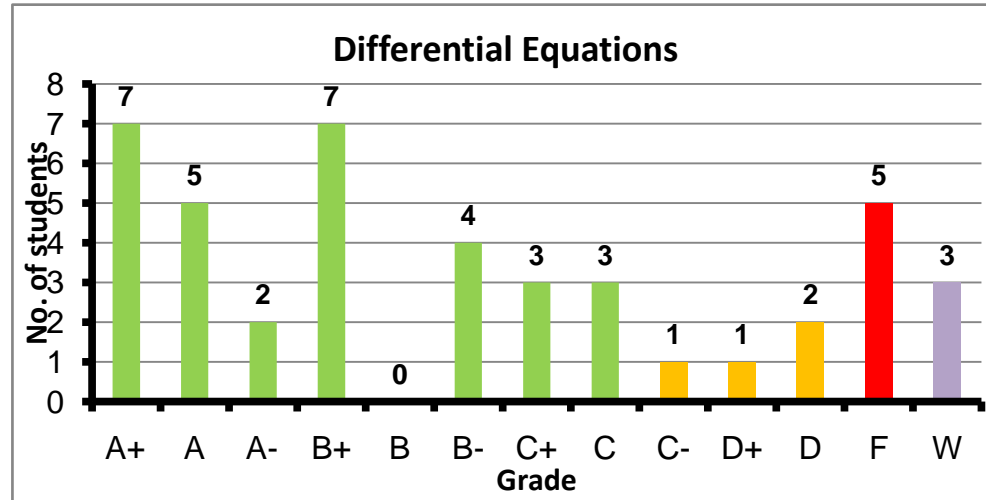

نتائج إمتحانات فصل صيف 2016

Course: Differential Equations
Programs: Core
Code: MTHN103
Student: 43
A+ to C: 78%
C- to D: 10%
F: 5
W: 3
Average: 2.68
Std Dev: 1.36