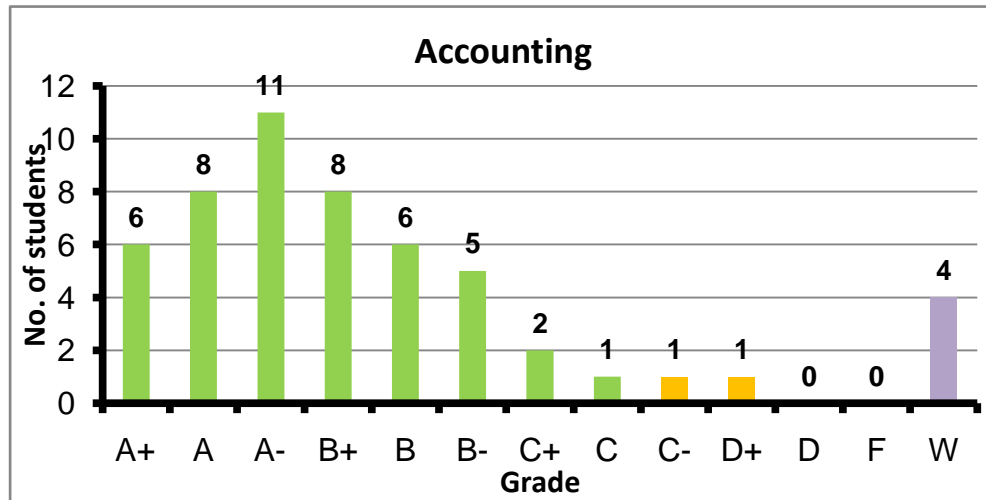

نتائج إمتحانات فصل صيف 2016

Course: Technical Writing
 Programs: Core
 Code: GENN101
 Student: 56
 A+ to C: 98%
 C- to D: 0%
 F: 1
 W: 1
 Average: 3.57
 Std Dev: 0.64

Course: Fundamentals of Management
 Programs: Core
 Code: GENN102
 Student: 64
 A+ to C: 96%
 C- to D: 2%
 F: 1
 W: 7
 Average: 3.43
 Std Dev: 0.72

نتائج إمتحانات فصل صيف 2016

Course: Communication and Presentation Skills
 Programs: Core
 Code: GENN201
 Student: 110
 A+ to C: 99%
 C- to D: 1%
 F: 0
 W: 2
 Average: 3.39
 Std Dev: 0.48

Course: Accounting
 Programs: Core
 Code: GENN204
 Student: 53
 A+ to C: 96%
 C- to D: 4%
 F: 0
 W: 4
 Average: 3.35
 Std Dev: 0.66