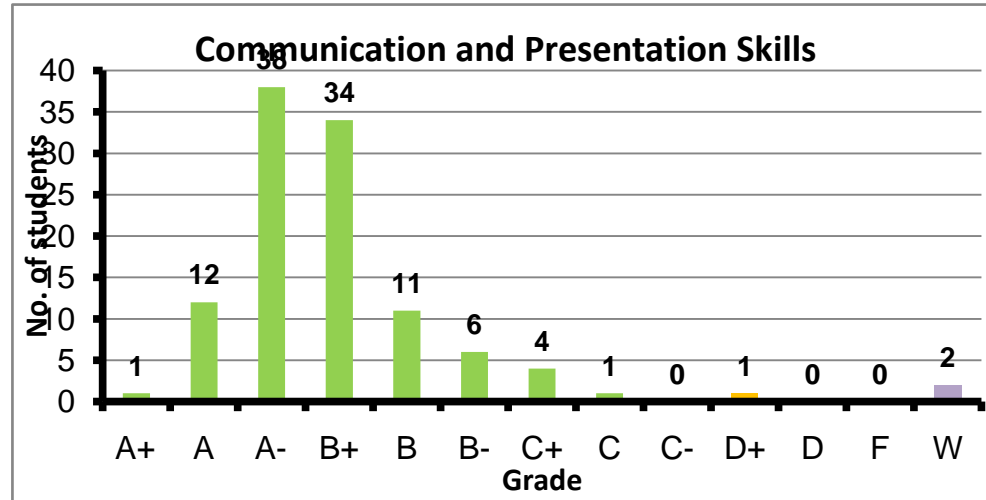

نتائج إمتحانات فصل صيف 2016

Course: Technical Writing
 Programs: Core
 Code: GENN101
 Student: 56
 A+ to C: 98%
 C- to D: 0%
 F: 1
 W: 1
 Average: 3.57
 Std Dev: 0.64

Course: Fundamentals of Management
 Programs: Core
 Code: GENN102
 Student: 64
 A+ to C: 96%
 C- to D: 2%
 F: 1
 W: 7
 Average: 3.43
 Std Dev: 0.72

نتائج إمتحانات فصل صيف 2016

Course: Communication and Presentation Skills
 Programs: Core
 Code: GENN201
 Student: 110
 A+ to C: 99%
 C- to D: 1%
 F: 0
 W: 2
 Average: 3.39
 Std Dev: 0.48

Course: Accounting
 Programs: Core
 Code: GENN204
 Student: 53
 A+ to C: 96%
 C- to D: 4%
 F: 0
 W: 4
 Average: 3.35
 Std Dev: 0.66