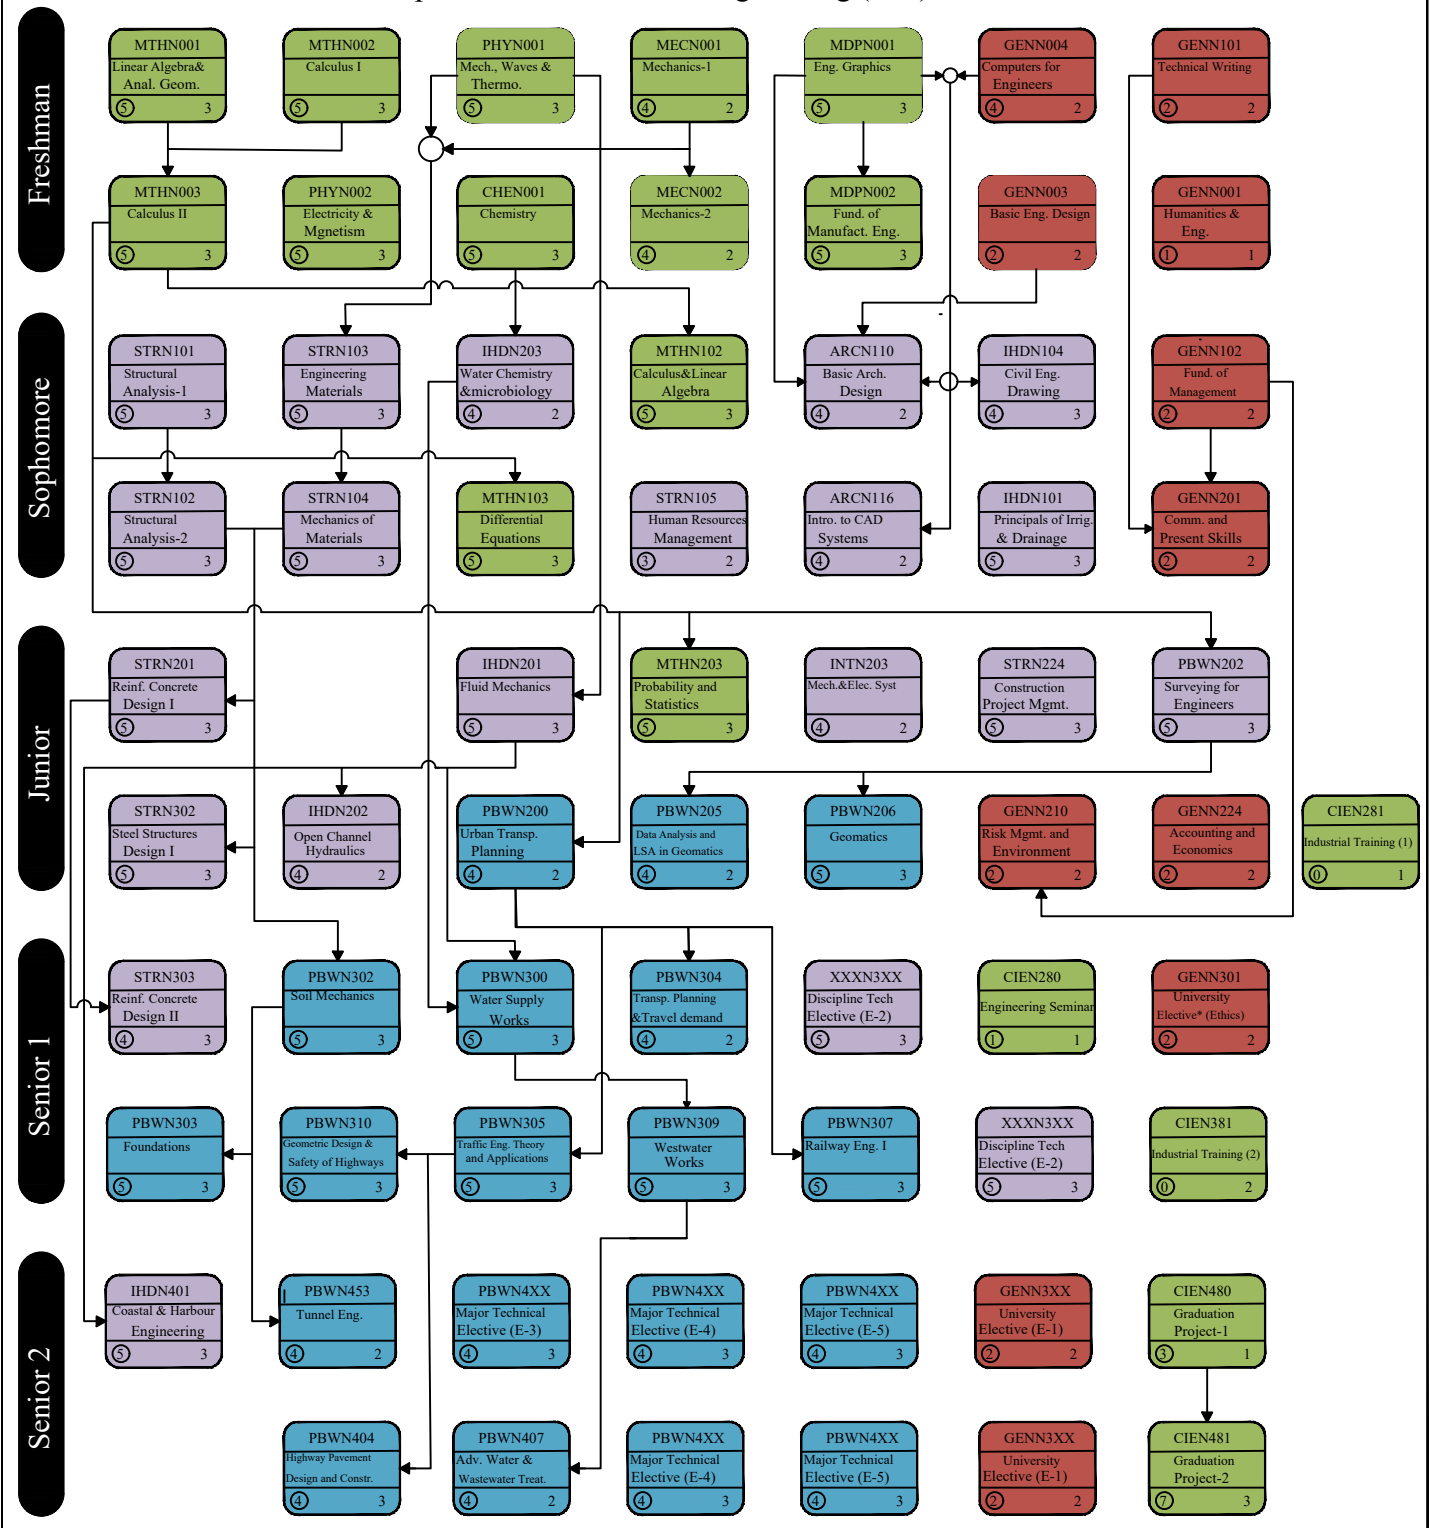

## Course Map - Civil Infrastructure Engineering (CIE) 2018-2019

**Legend**

- University Courses
- College Courses
- Discipline Courses
- Major Courses

Course Code
Course Name
<div style="display: flex; justify-content: space-around; align-items: center;"> <span style="border: 1px solid black; border-radius: 50%; padding: 2px;">5</span> <span style="border: 1px solid black; border-radius: 50%; padding: 2px;">3</span> </div>
Contact Hours      Credit Hours