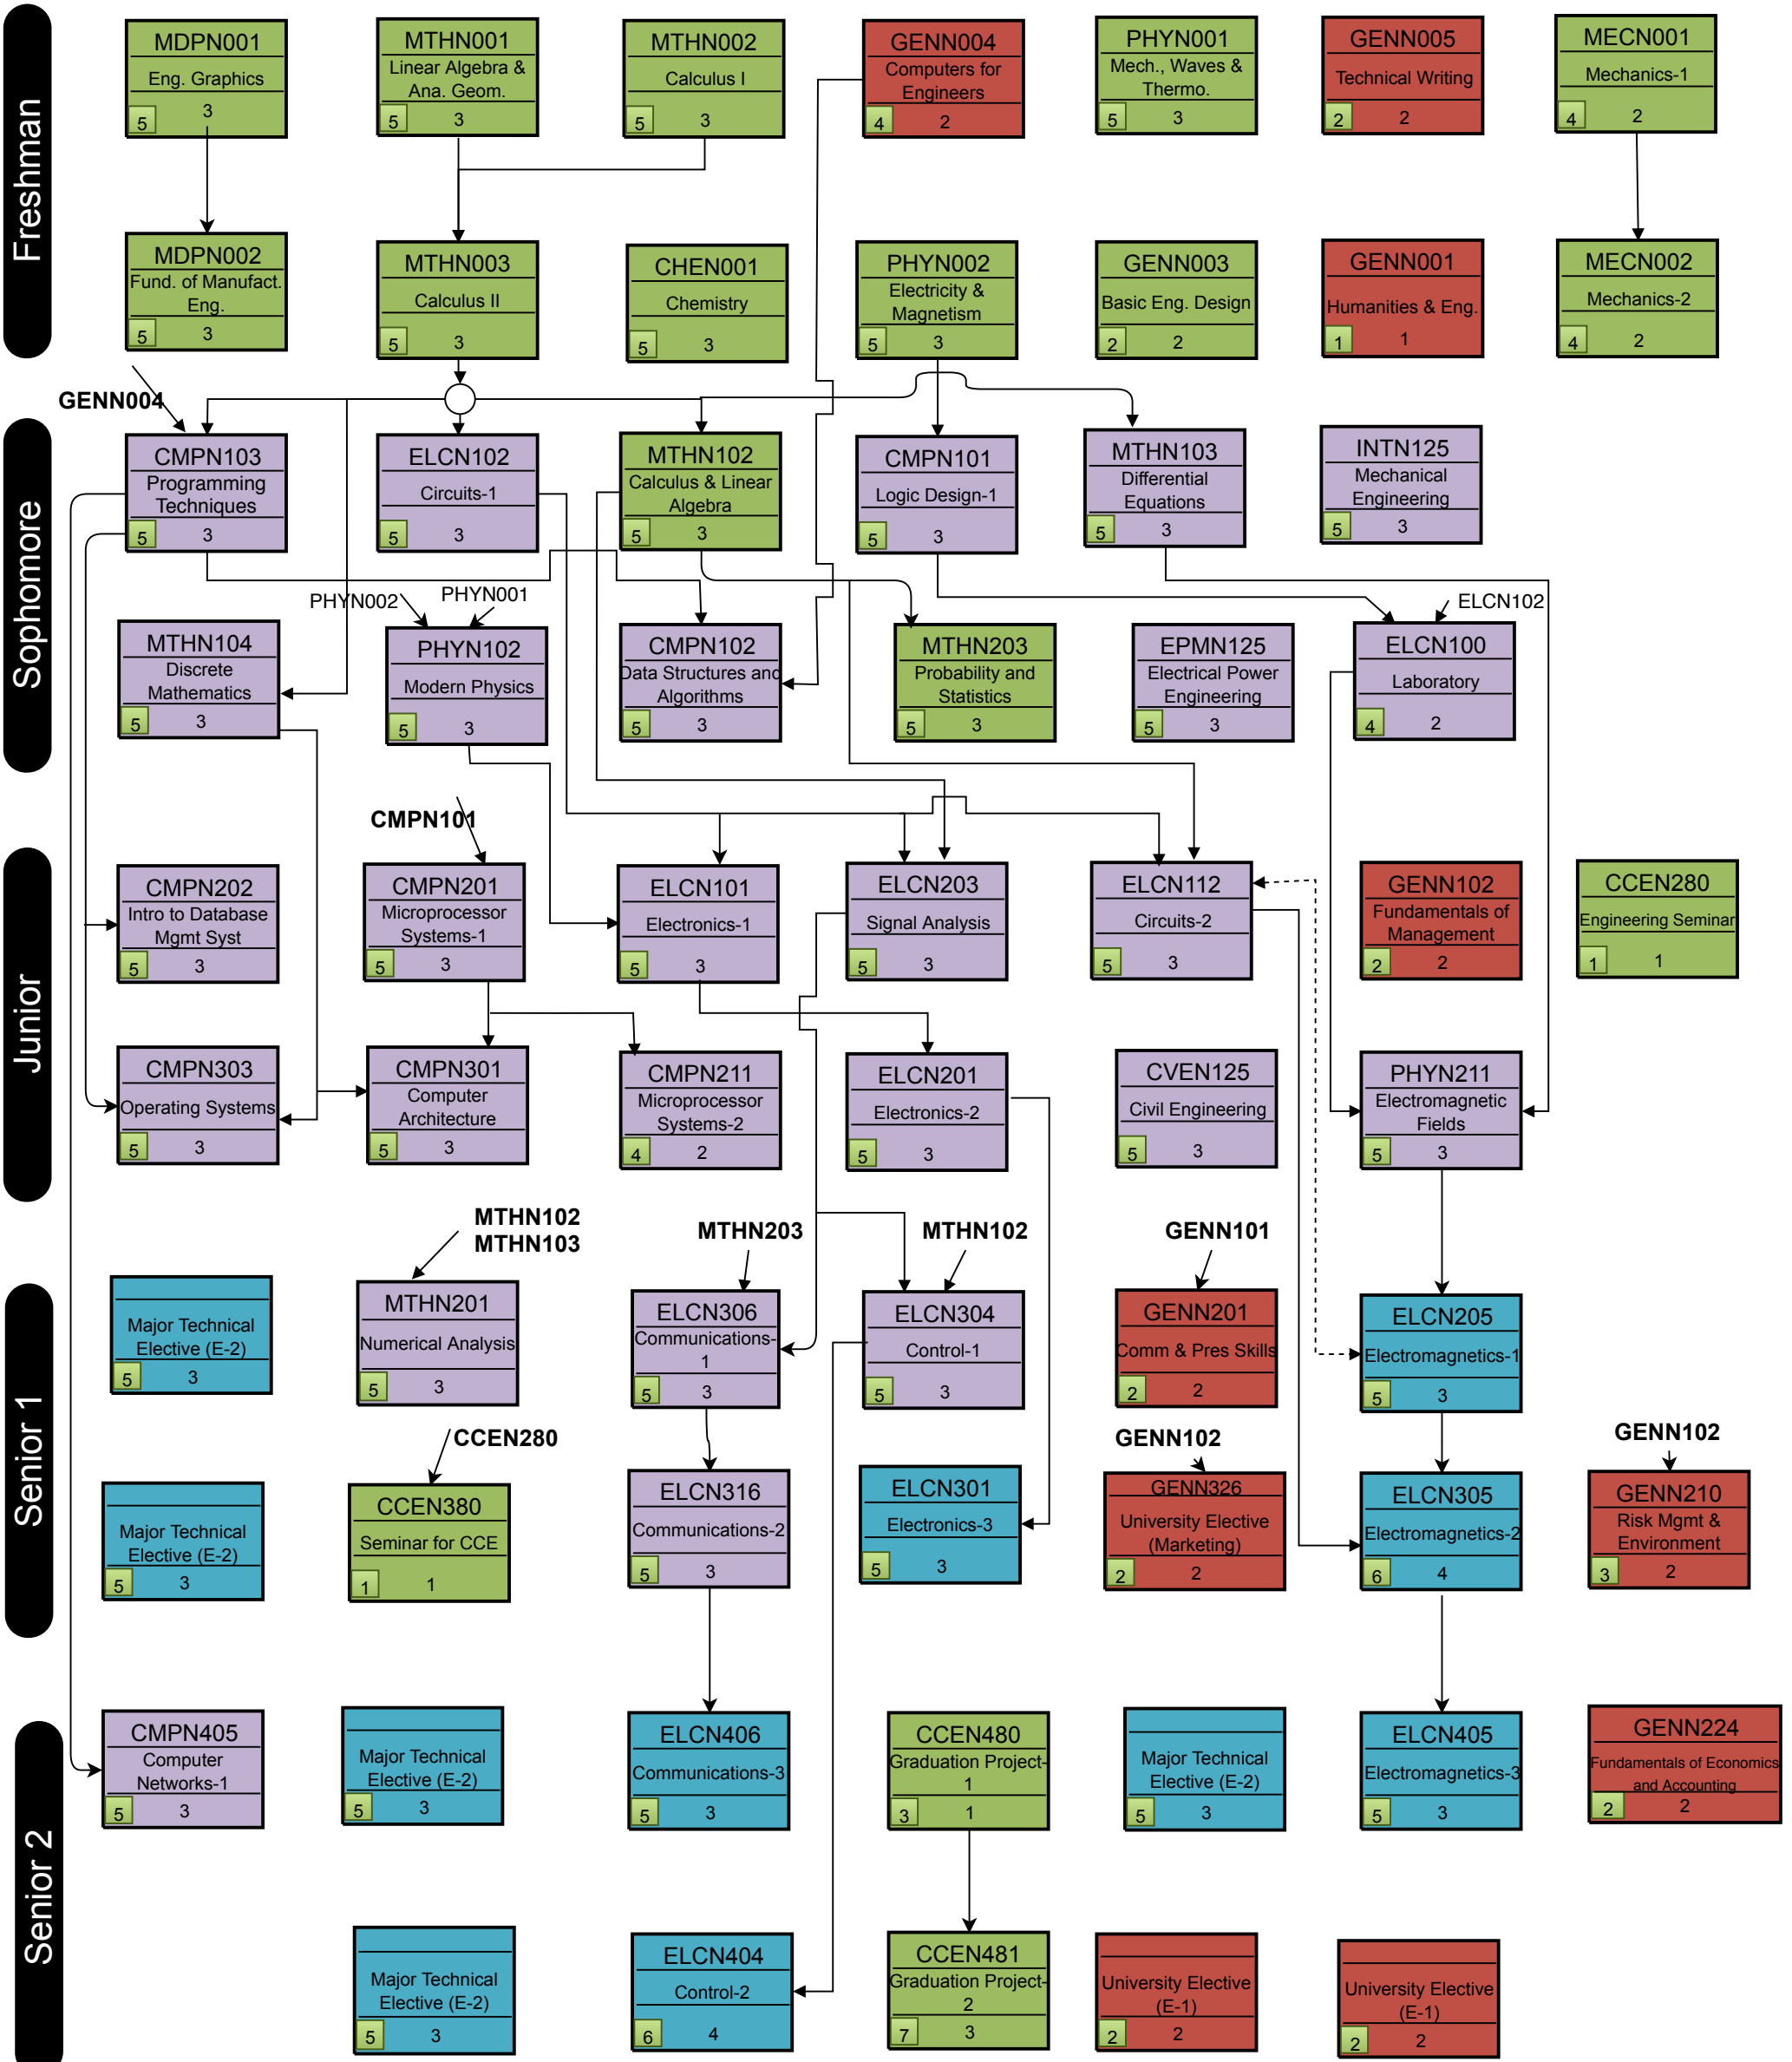

Course Map – Communication & Computer Engineering Major in Communication Engineering (CCE-E) 2018/2019

Legend

■	University Courses
■	College Courses
■	Major Courses
■	Discipline Courses

Course Code	
Course Name	
5	3
Contact Hours	Credits

→ Pre-requisite
 ←----- Co-requisite

Notes:
1- Industrial Training courses not shown in course map.