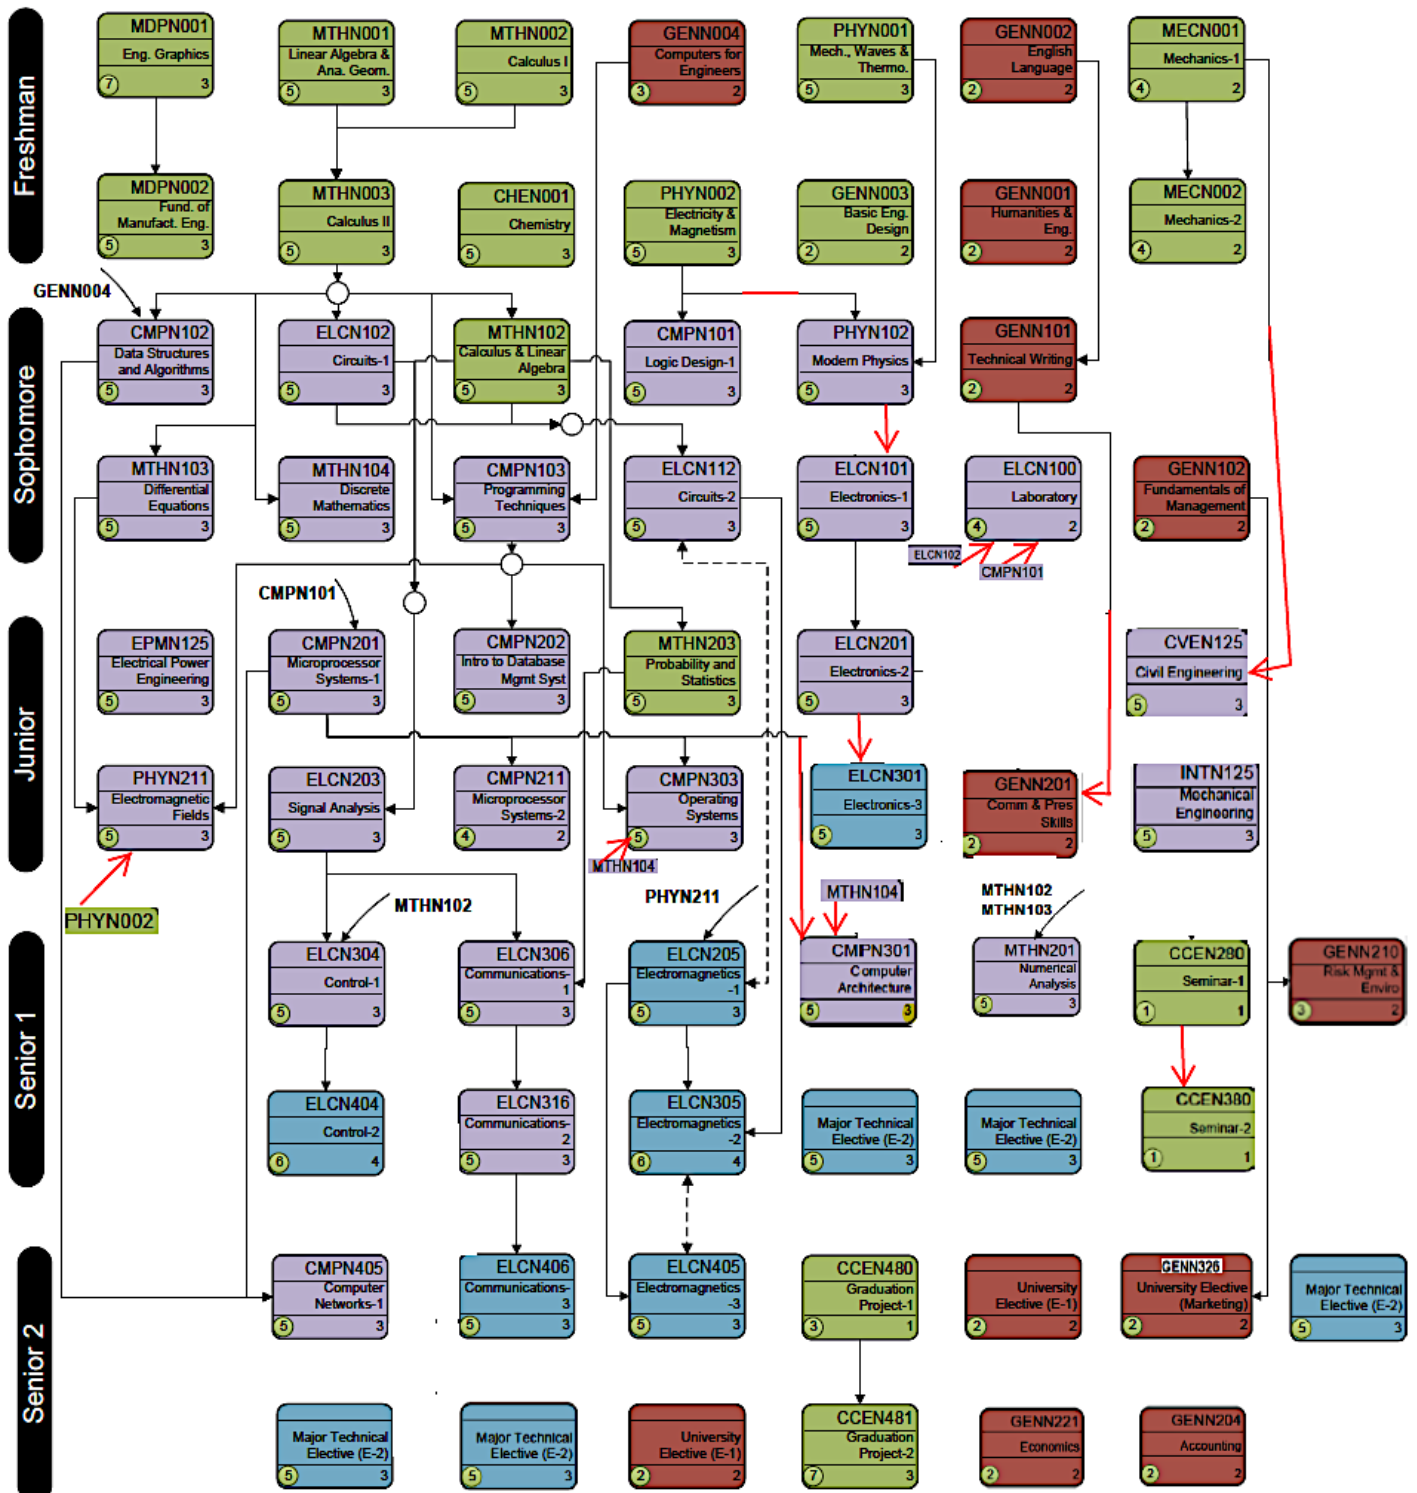

Course map – Communication & Computer Engineering Major in Communication Engineering (CCE-E) 2010/2011

Legend

- University Courses
- College Courses
- Major Courses
- Discipline Courses

Course Code
Course Name
5 3
Contact Hours Credits

→ Pre-requisite

Notes:
1- Industrial Training courses not shown in course map.